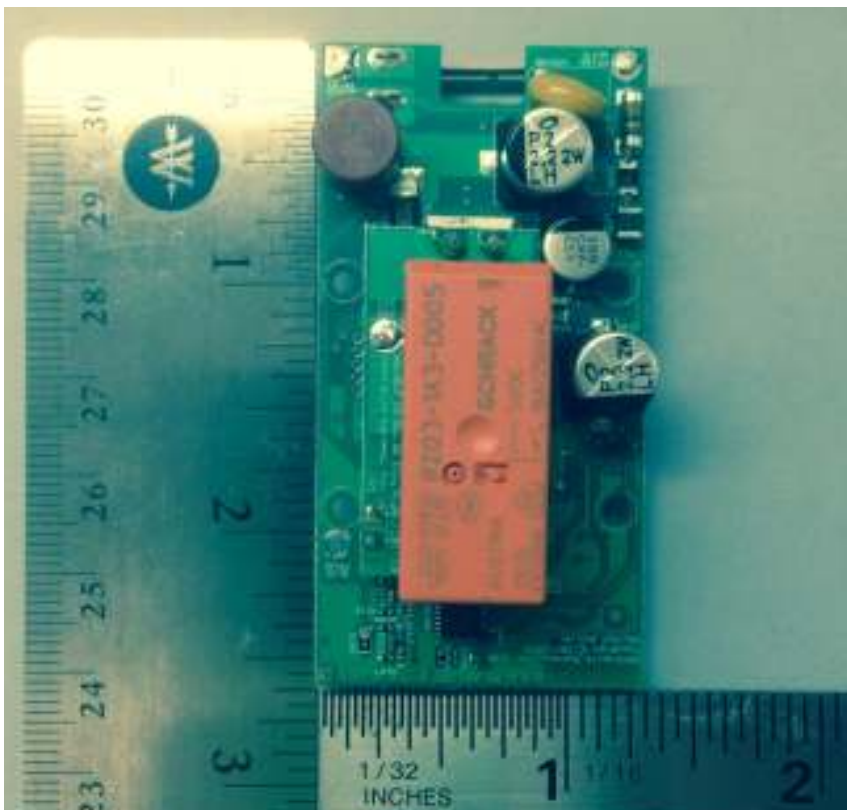

Simpler Devices for a Connected World™

Label Villa 3-Button In-Wall Relay Model 3146
Dimensions (.28 inches x .38 inches)

FCC Label Location (FCC & IC ID Will Be Embossed Into The Plastics as well)

Simpler Devices for a Connected World™

Villa 3-Button In-Wall Relay 3146 -- EUT Top View

Villa 3-Button In-Wall Relay 3146 -- EUT Rear View

Simpler Devices for a Connected World™

Villa 3-Button In-Wall Relay 3146 -- EUT Open Case View

Villa 3-Button In-Wall Relay 3146 -- Top View

Simpler Devices for a Connected World™

Villa 3-Button In-Wall Relay 3146 -- Main Board Rear View