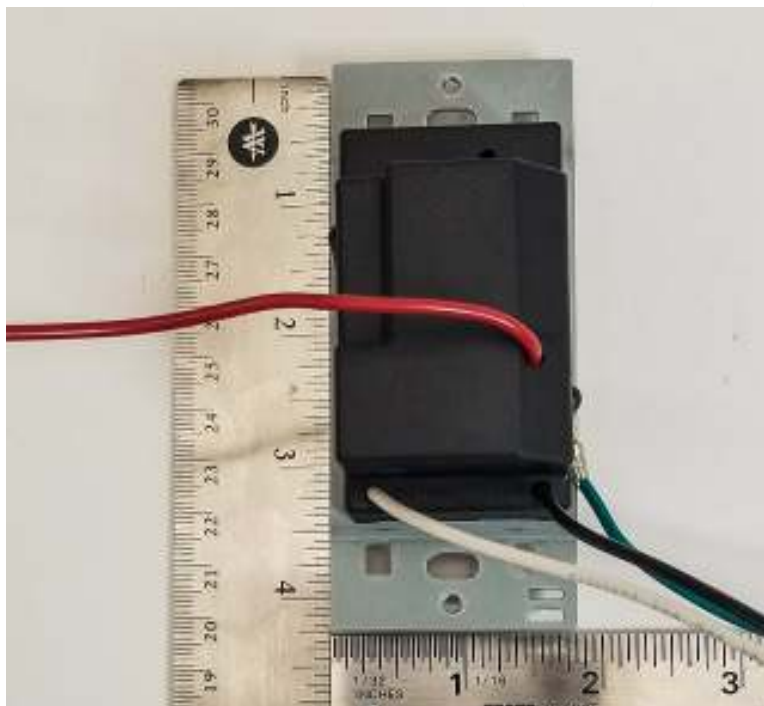

Simpler Devices for a Connected World™

Label Villa 3-Button In-Wall Relay Model 3146
Dimensions (.28 inches x .38 inches)

FCC Label Location (FCC & IC ID Will Be Embossed Into The Plastics as well)

Simpler Devices for a Connected World™

Villa 3-Button In-Wall Relay 3146 -- EUT Top View

Villa 3-Button In-Wall Relay 3146 -- EUT Rear View

Simpler Devices for a Connected World™

Villa 3-Button In-Wall Relay 3146 -- EUT Open Case View

Villa 3-Button In-Wall Relay 3146 -- Top View

Simpler Devices for a Connected World™

Villa 3-Button In-Wall Relay 3146 -- Main Board Rear View