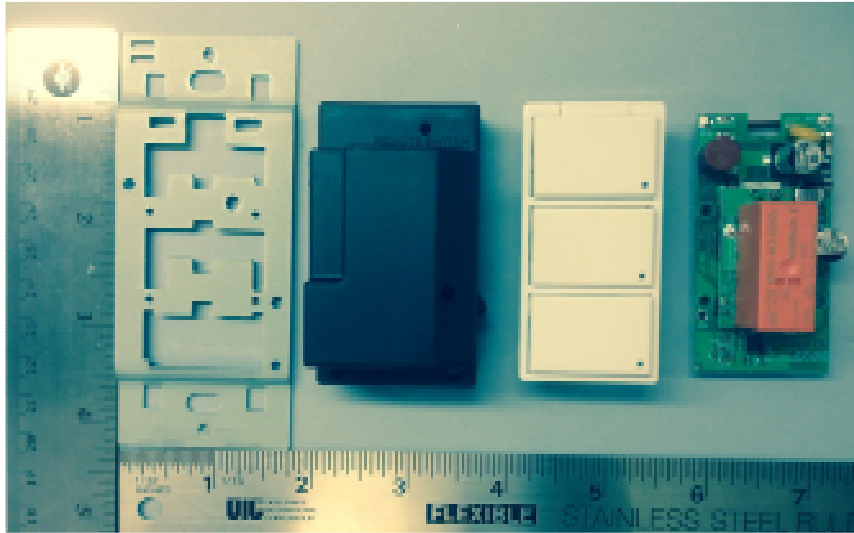

Simpler Devices for a Connected World™

Label Villa 3-Button In-Wall Relay Model 3146
Dimensions (.28 inches x .38 inches)

FCC Label Location (FCC & IC ID Will Be Embossed Into The Plastics as well)

Simpler Devices for a Connected World™

Villa 3-Button In-Wall Relay 3146 -- EUT Top View

Villa 3-Button In-Wall Relay 3146 -- EUT Rear View

Simpler Devices for a Connected World™

Villa 3-Button In-Wall Relay 3146 -- EUT Open Case View

Villa 3-Button In-Wall Relay 3146 -- Top View

Simpler Devices for a Connected World™

Villa 3-Button In-Wall Relay 3146 -- Main Board Rear View