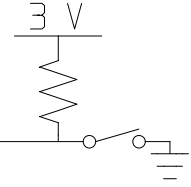

C

B

A

ANTENNA

TEMP

FLASH

DOOR
SENSOR

Tri Color LED

TAMPER SWITCH (NO)

COMPANY:			
TITLE:			Jupiter
DRAWING NO:	1156011	REV:	A
DATE:	10/1/14	DRAWN:	Nick Thomas
		SHEET:	1 of 3