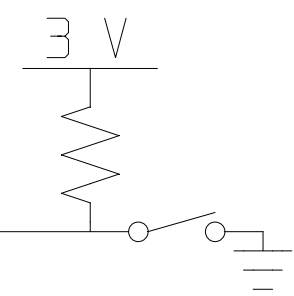

C

B

A

ANTENNA

TEMP

DOOR
SENSOR

Tri Color LED

TAMPER SWITCH (NO)

CR2450 BATT (REF ONLY)

COMPANY:					
TITLE:			Saturn		
DRAWING NO:		1153320		REV: A	
DATE:		2 / 4 / 15		DRAWN: Nick Thomas	
				SHEET: 1 of 2	