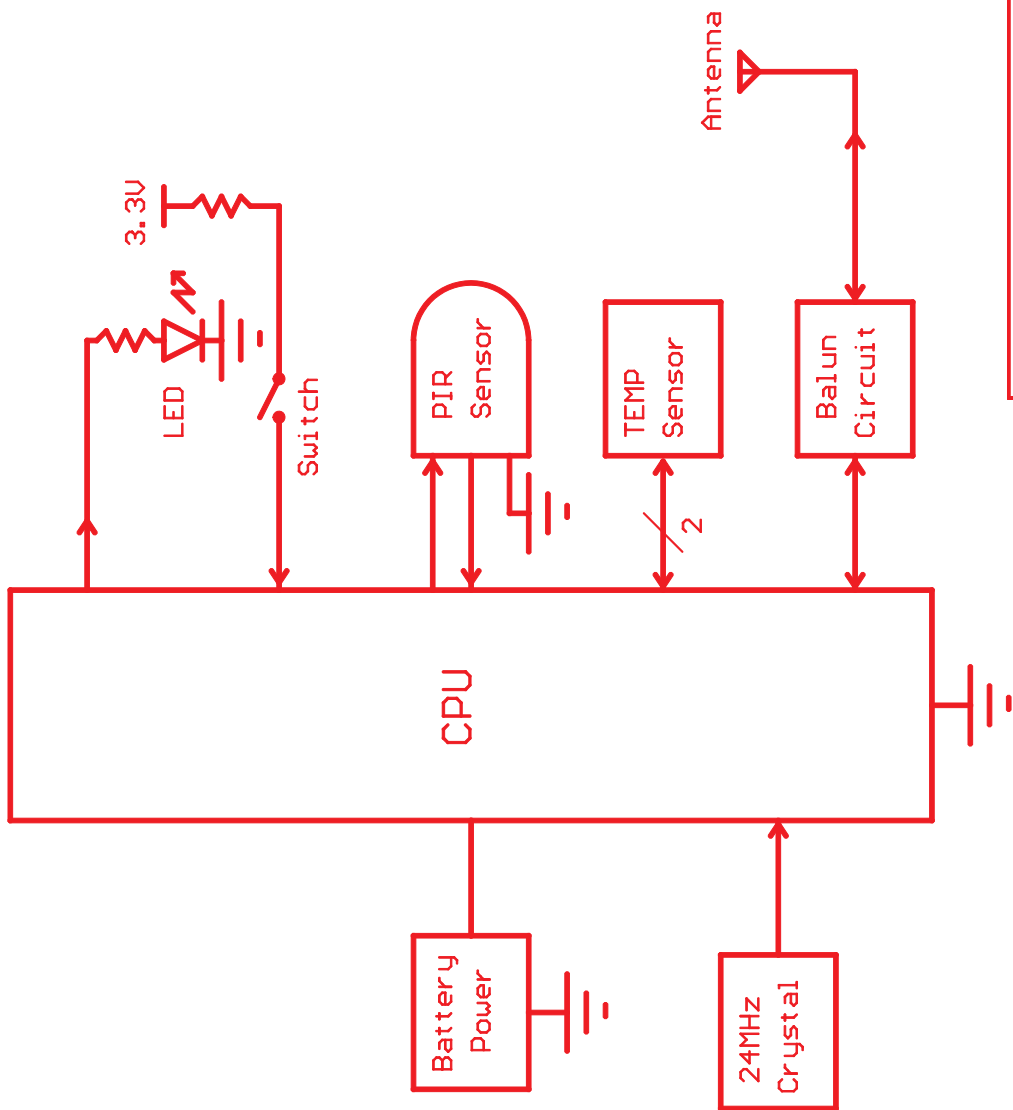

GulfStream_REDFISH

GulfStream_REDFISH-CSI-2009-1.0-A

Centralite Systems, Inc.

TITLE: REDFISH

Document Number: GulfStream_REDFISH-CSI-2009-1.0-A	REV: 1.0
---	-------------

Date: 6/23/2010 02:11:14p	Sheet: 1/4
---------------------------	------------

Centralite Systems, Inc.

TITLE: REDFISH

Document Number:
GulfStream_REDFISH-CSI-2009-1.0-A

REV:
1.0

Date: 6/23/2010 02:11:14p

Sheet: 2/4

Centralite Systems, Inc.

TITLE: REDFISH
CPU and its Interface, and Antenna and its Interface

Document Number: GulfStream_REDFISH-CSI-2009-1.0-A

REV: 1.0

Date: 6/23/2010 02:11:14p

Sheet: 3/4

Centralite Systems, Inc.

TITLE: REDFISH

Document Number:
GulfStream_REDFISH-CSI-2009-1.0-A

REV:
1.0