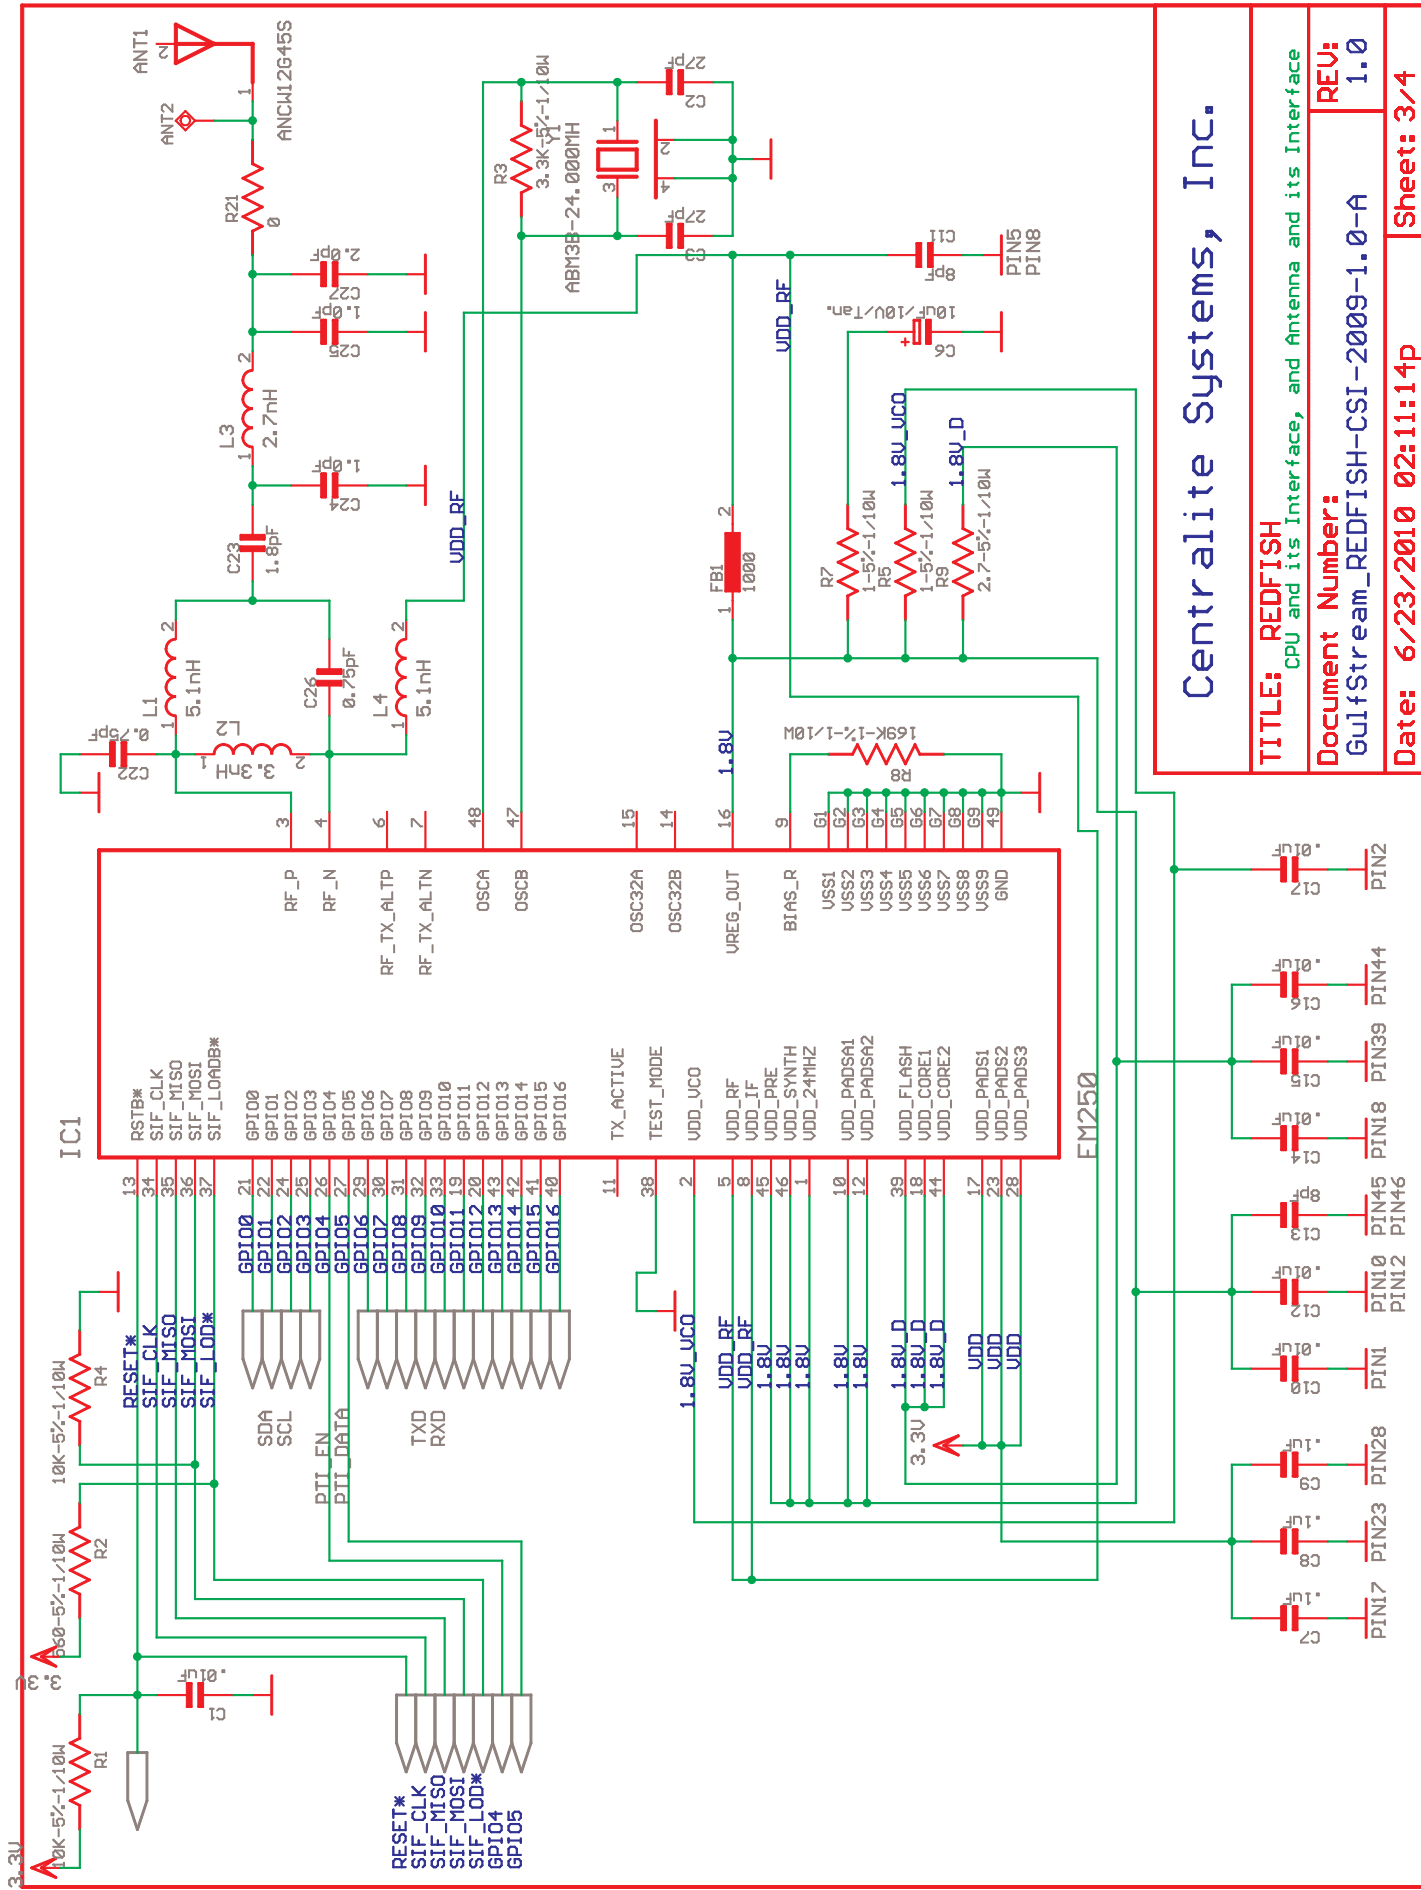

GulfStream_REDFISH

GulfStream_REDFISH-CSI-2009-1.0-A

Centralite Systems, Inc.

TITLE: REDFISH

Document Number: GulfStream_REDFISH-CSI-2009-1.0-A	REV: 1.0
---	-------------

Date: 6/23/2010 02:11:14p	Sheet: 1/4
---------------------------	------------

Centralite Systems, Inc.

TITLE: REDFISH

Document Number:
GulfStream_REDFISH-CSI-2009-1.0-A

REV:
1.0

Date: 6/23/2010 02:11:14p

Sheet: 2/4

Centralite Systems, Inc.

TITLE: REDFISH
CPU and its Interface, and Antenna and its Interface

Document Number: GulfStream_REDFISH-CSI-2009-1.0-A

REV: 1.0

Date: 6/23/2010 02:11:14p

Sheet: 3/4

Centralite Systems, Inc.

TITLE: REDFISH

Document Number:
GulfStream_REDFISH-CSI-2009-1.0-A

REV:
1.0