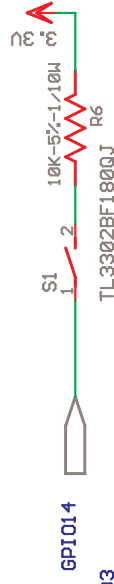

Centralite Systems, Inc.

TITLE: REDFISH

Document Number:
GulfStream_REDFISH-CSI-2009-1.0-A

REV:
1.0

Date: 6/23/2010 02:11:14p

Sheet: 4/4