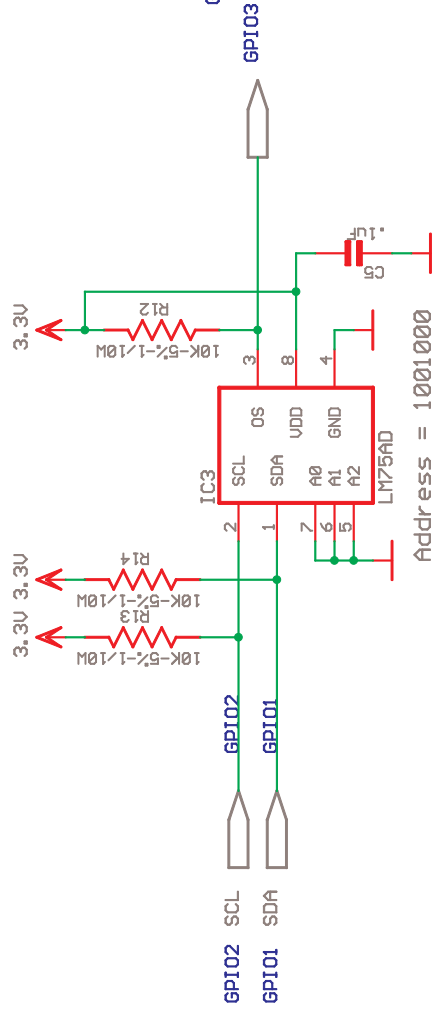

Centralite Systems, Inc.

TITLE: REDFISH

Document Number:
GulfStream_REDFISH-CSI-2009-1.0-A

REV:
1.0

Date: 6/23/2010 02:11:14p

Sheet: 4/4