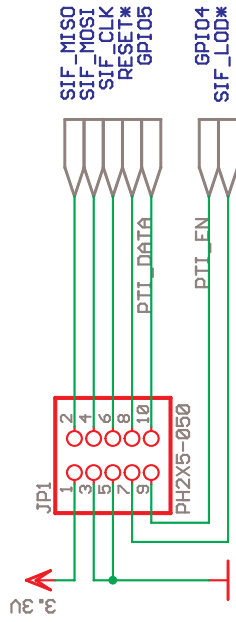

Centralite Systems, Inc.

TITLE: REDFISH

Document Number:
GulfStream_REDFISH-CSI-2009-1.0-A

REV:
1.0

Date: 6/23/2010 02:11:14p

Sheet: 4/4