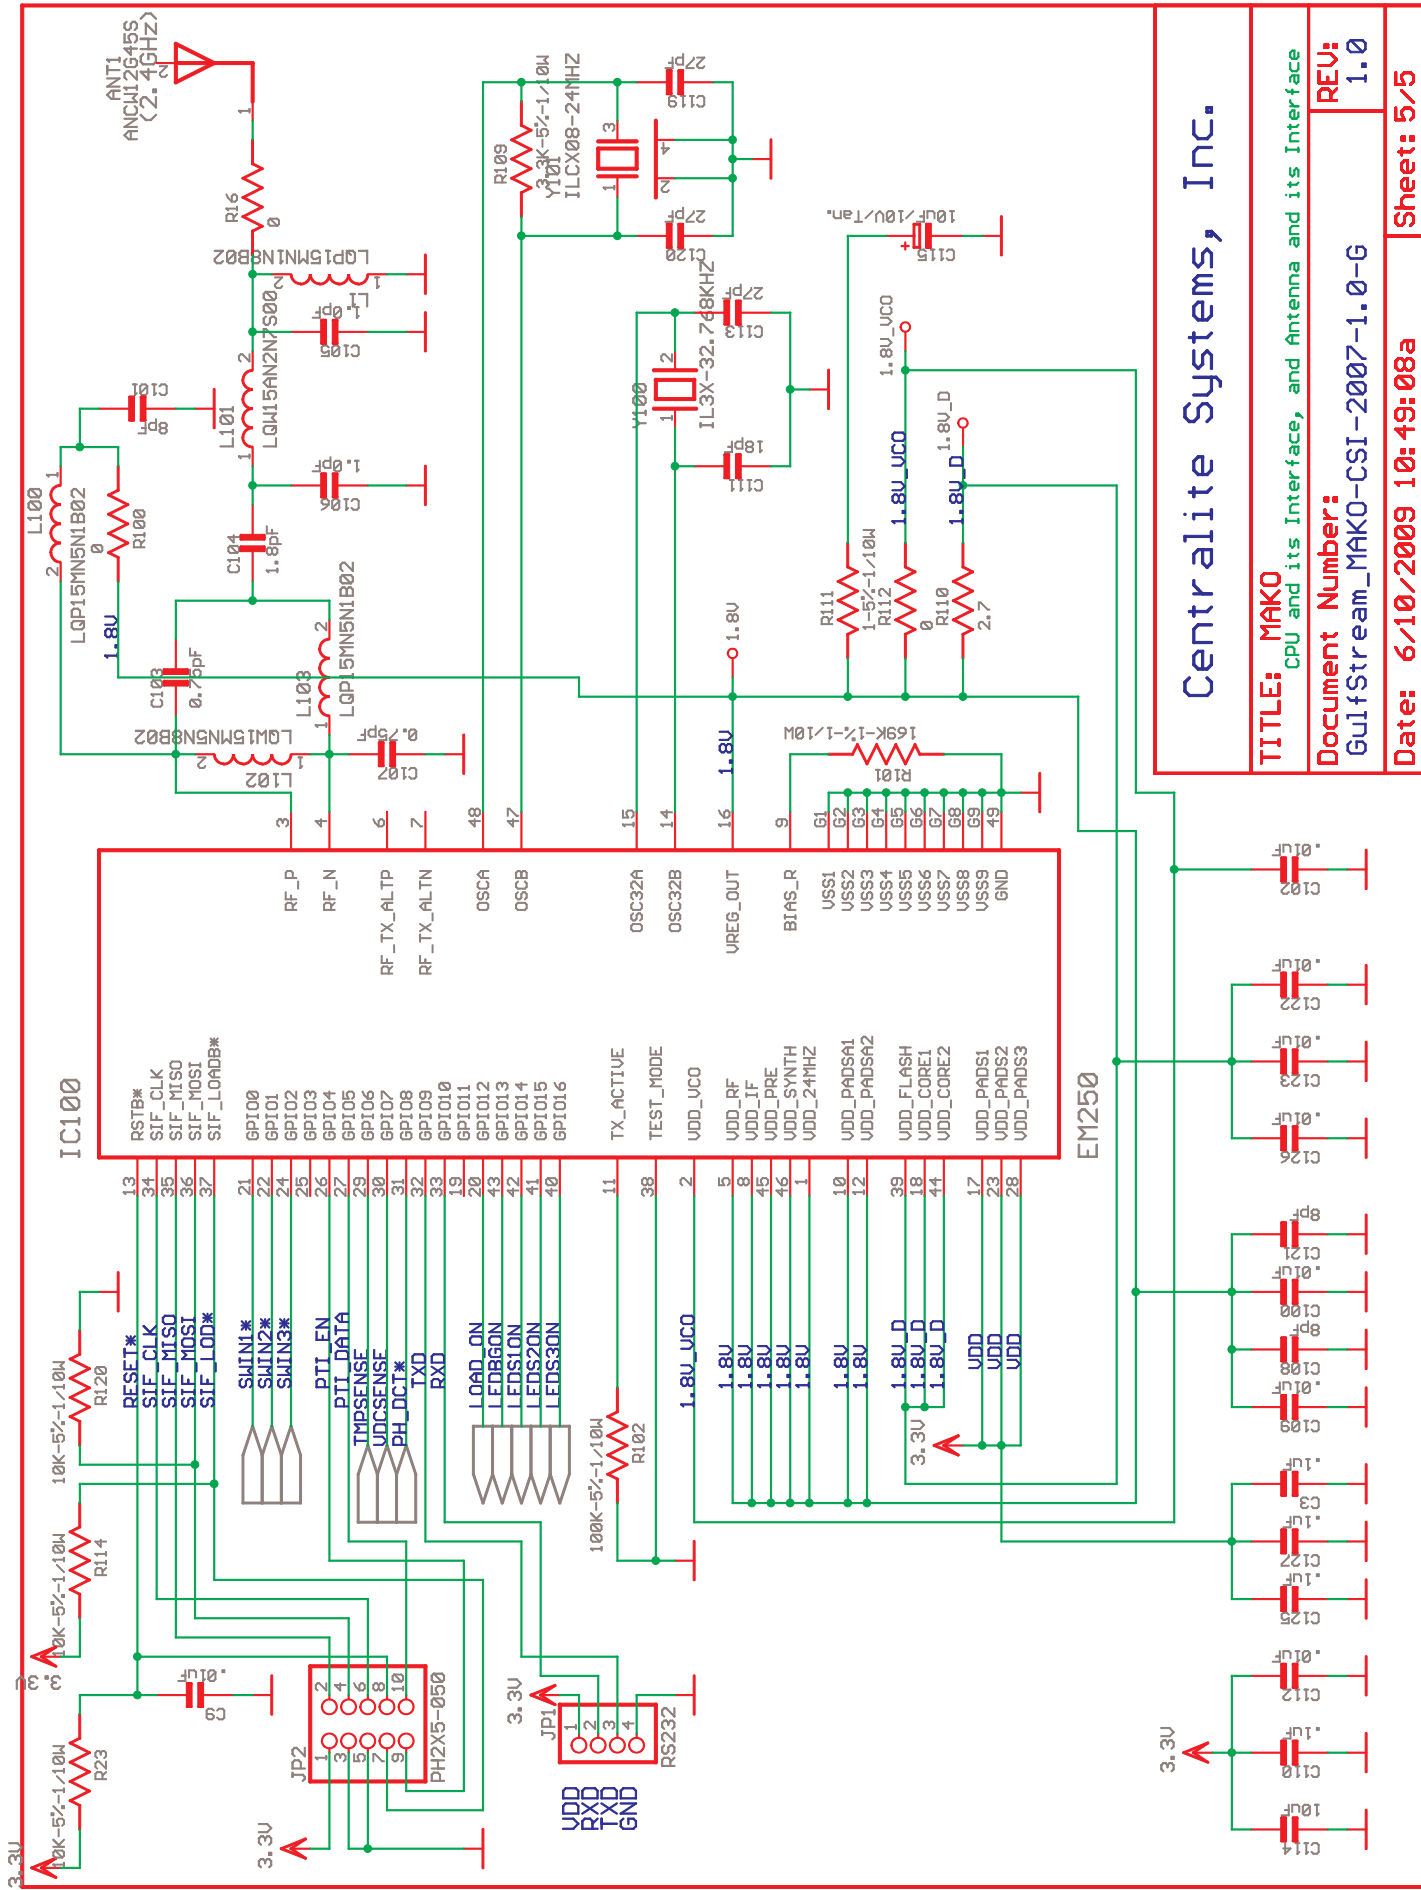

Centralite Systems, Inc.

TITLE: MAKO
Switches, LEDs, IAC and Temperature Sense Circuits

Document Number:
GUJfStream_MAKO-CJI-2007-1.0-G

REV:
1.0

Date: 6/10/2009 10:49:08a **Sheet: 4/5**

Centralite Systems, Inc.

TITLE: MAKO
 CPU and its Interface, and Antenna and its Interface

Document Number: GulfStream_MAKO-CSI-2007-1.0-G

REV: 1.0

Date: 6/10/2009 10:49:08a

Sheet: 5/5