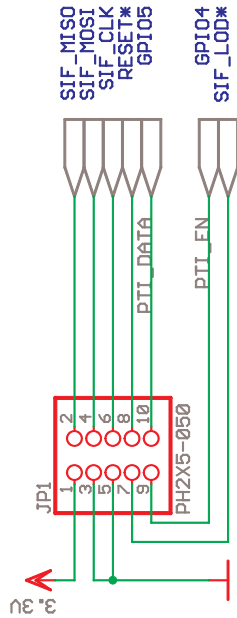

Centralite Systems, Inc.

TITLE: BLUEFISH

Document Number:
GulfStream_BLUEFISH-CSI-2009-1.0-A

REV:
1.0

Date: 6/23/2010 02:08:04p

Sheet: 2/4

Centralite Systems, Inc.

TITLE: BLUEFISH CPU and its Interface, and Antenna and its Interface	
Document Number: GulfStream_BLUEFISH-CSI-2009-1.0-A	REV: 1.0
Date: 6/23/2010 02:08:04p	Sheet: 3/4

GPIO0

GPIO6
GPIO7
GPIO8
GPIO9
GPIO10
GPIO11
GPIO12
GPIO13

TXD
RXD

GPIO2 SCL

GPIO1 SDA

Centralite Systems, Inc.

TITLE: BLUEFISH

Document Number:
GulfStream_BLUEFISH-CSI-2009-1.0-A