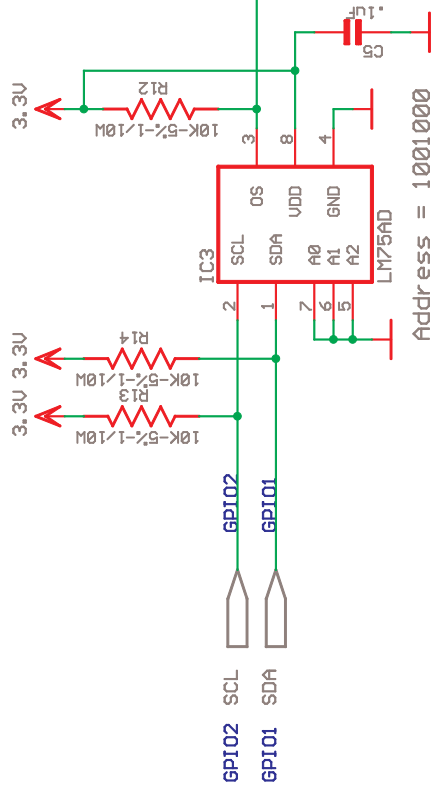

Centralite Systems, Inc.

TITLE: BLUEFISH

Document Number:
GulfStream_BLUEFISH-CSI-2009-1.0-A

REV:
1.0

Date: 6/23/2010 02:08:04p

Sheet: 2/4

Centralite Systems, Inc.

TITLE: BLUEFISH CPU and its Interface, and Antenna and its Interface	
Document Number: GulfStream_BLUEFISH-CSI-2009-1.0-A	REV: 1.0
Date: 6/23/2010 02:08:04p	Sheet: 3/4

GPIO0

GPIO6
GPIO7
GPIO8
GPIO9
GPIO10
GPIO11
GPIO12
GPIO13

TXD
RXD

GPIO2 SCL

GPIO1 SDA

Centralite Systems, Inc.

TITLE: BLUEFISH

Document Number:
GulfStream_BLUEFISH-CSI-2009-1.0-A