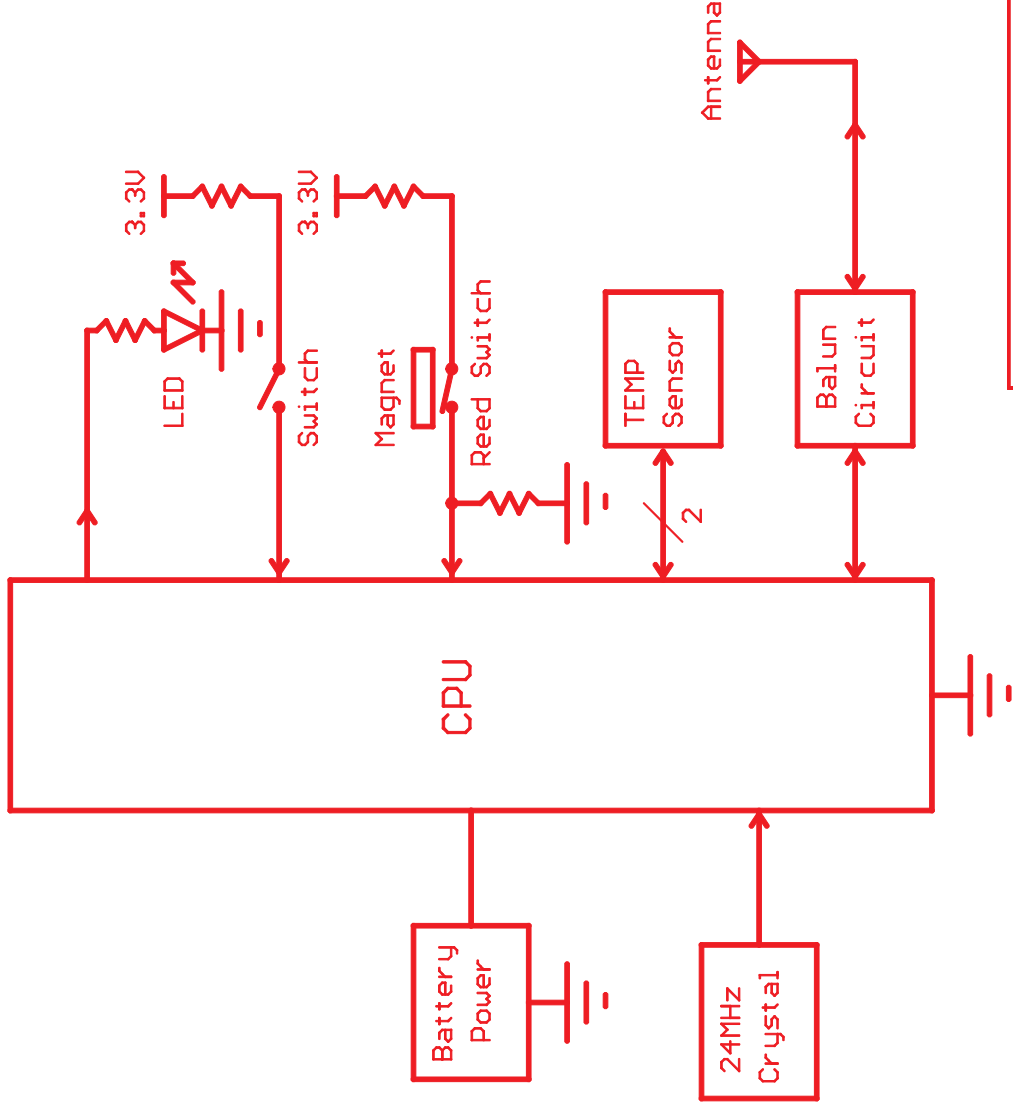

GulfStream_BLUEFISH

GulfStream_BLUEFISH-CSI-2009-1.0-A

Centralite Systems, Inc.

TITLE: BLUEFISH

Document Number:
GulfStream_BLUEFISH-CSI-2009-1.0-A

REV:
1.0

Date: 6/23/2010 02:08:04p

Sheet: 1/4

Centralite Systems, Inc.

TITLE: BLUEFISH

Document Number:
GulfStream_BLUEFISH-CSI-2009-1.0-A

REV:
1.0

Date: 6/23/2010 02:08:04p

Sheet: 2/4

Centralite Systems, Inc.

TITLE: BLUEFISH CPU and its Interface, and Antenna and its Interface	
Document Number: GulfStream_BLUEFISH-CSI-2009-1.0-A	REV: 1.0
Date: 6/23/2010 02:08:04p	Sheet: 3/4

GPIO0

GPIO6
GPIO7
GPIO8
GPIO9
GPIO10
GPIO11
GPIO12
GPIO13

TXD
RXD

GPIO2 SCL

GPIO1 SDA

Centralite Systems, Inc.

TITLE: BLUEFISH

Document Number:
GulfStream_BLUEFISH-CSI-2009-1.0-A