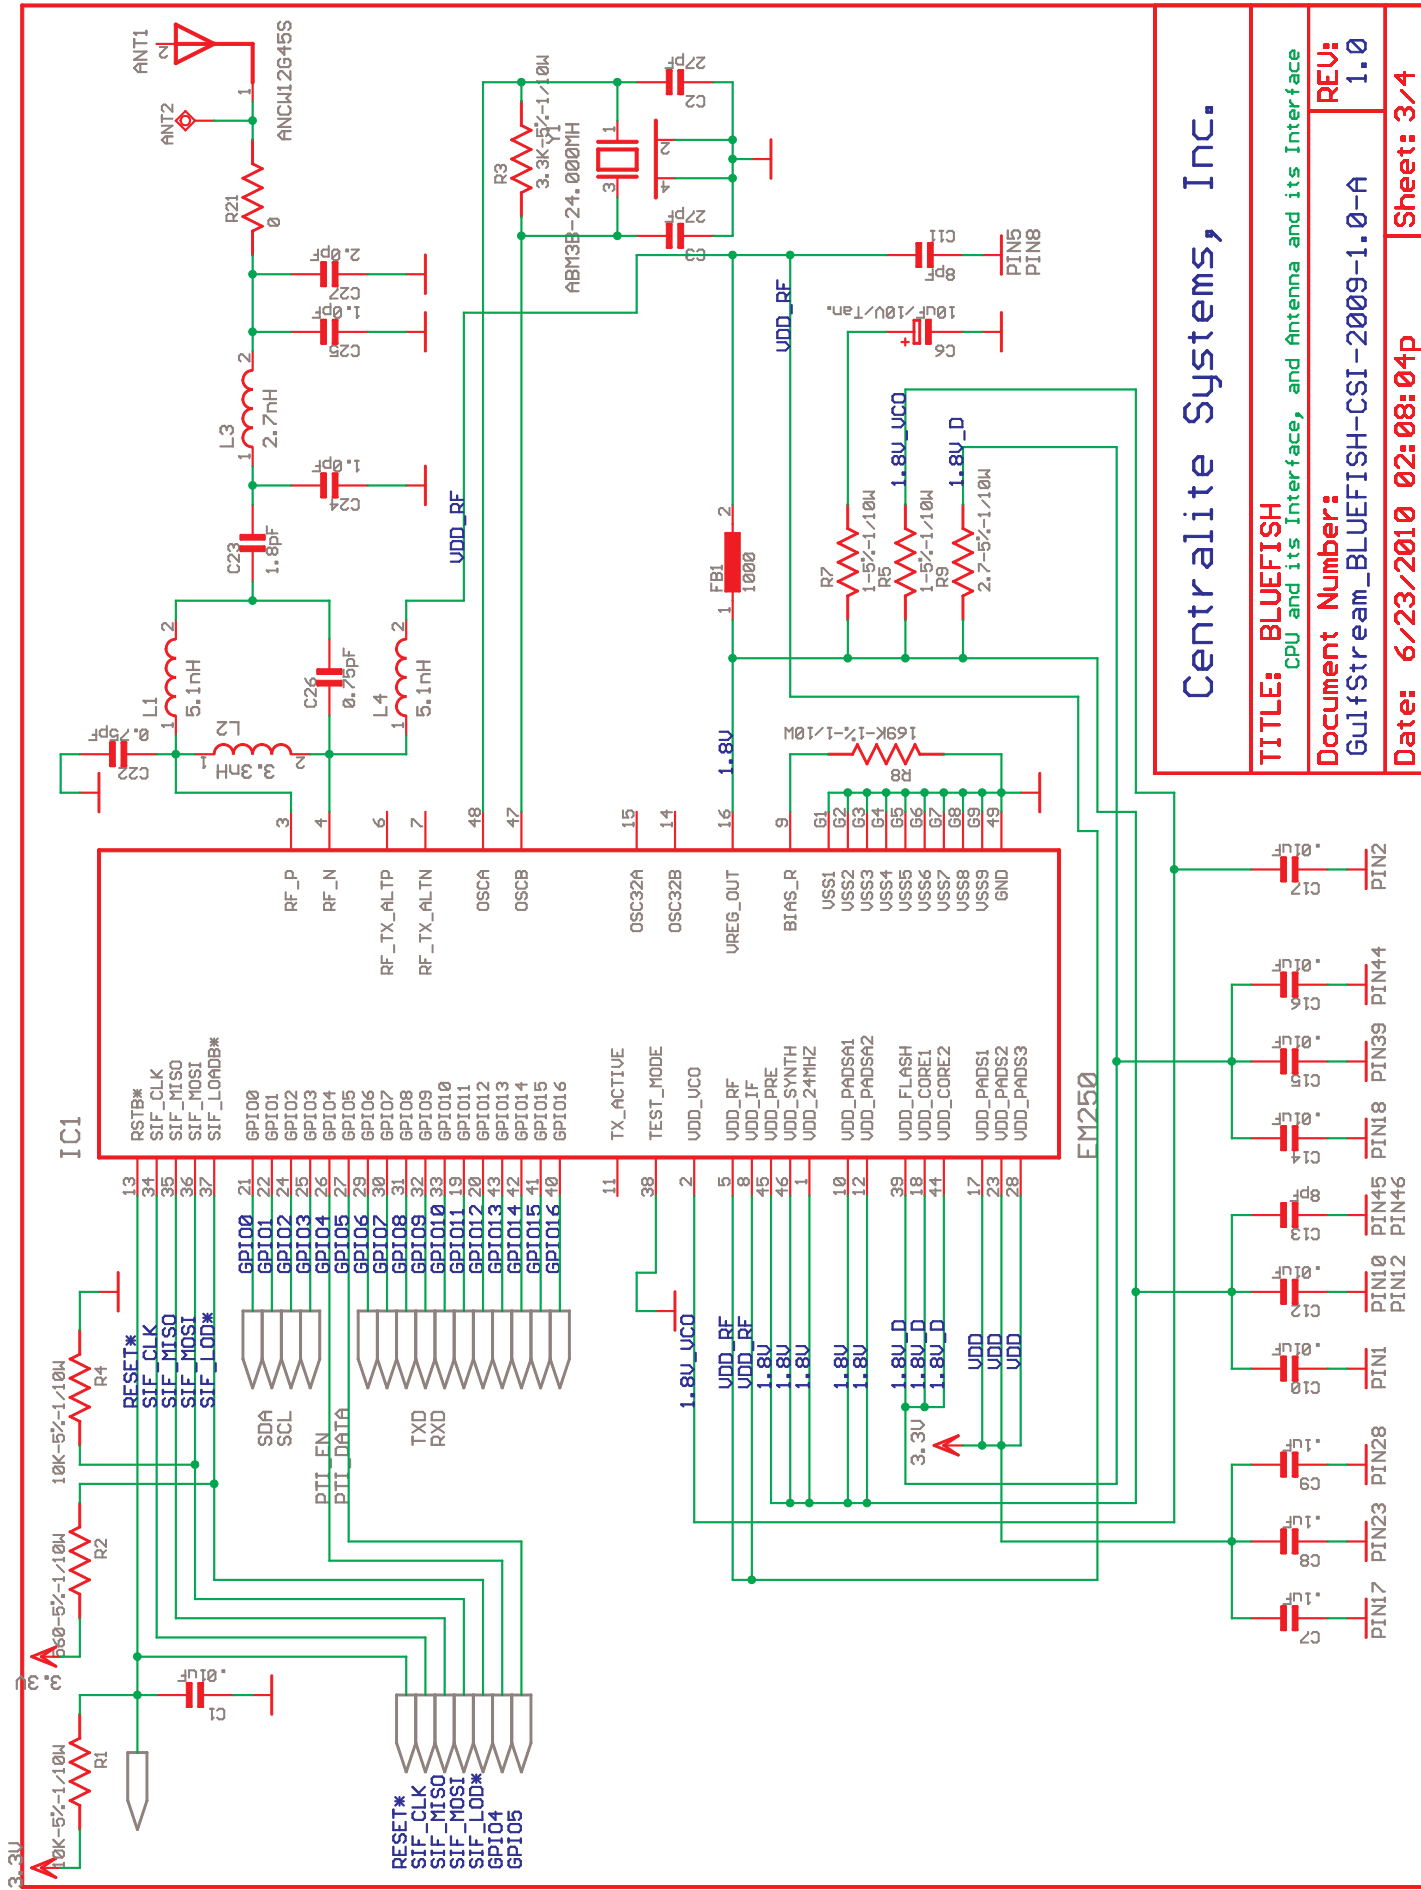

Centralite Systems, Inc.

TITLE: BLUEFISH

Document Number:
GulfStream_BLUEFISH-CSI-2009-1.0-A

REV:
1.0

Date: 6/23/2010 02:08:04p

Sheet: 2/4

Centralite Systems, Inc.

TITLE: BLUEFISH CPU and its Interface, and Antenna and its Interface	
Document Number: GulfStream_BLUEFISH-CSI-2009-1.0-A	REV: 1.0
Date: 6/23/2010 02:08:04p	Sheet: 3/4

GPIO0

GPIO6
GPIO7
GPIO8
GPIO9
GPIO10
GPIO11
GPIO12
GPIO13

TXD
RXD

GPIO2 SCL

GPIO1 SDA

Centralite Systems, Inc.

TITLE: BLUEFISH

Document Number:
GulfStream_BLUEFISH-CSI-2009-1.0-A