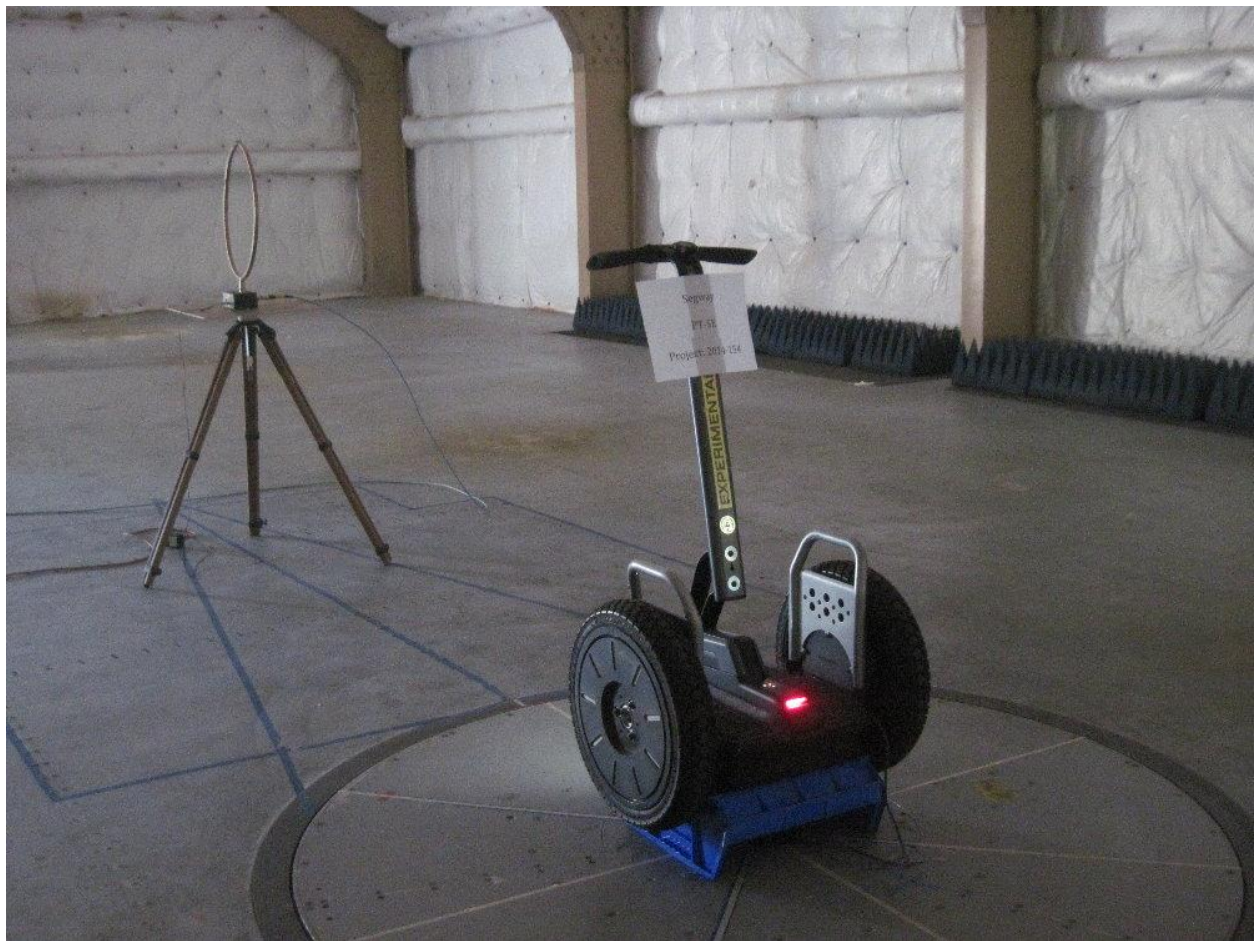

Testing Cert # 2778.01

Project Number: 2014-154
September 10, 2014
Page 3 of 9

Segway

PT-SE

9kHz to 30MHz Radiated Emissions

Confidential

Core Compliance Testing Services, LLC • 79 River Road, Hudson, NH 03051 • (603) 889-5545