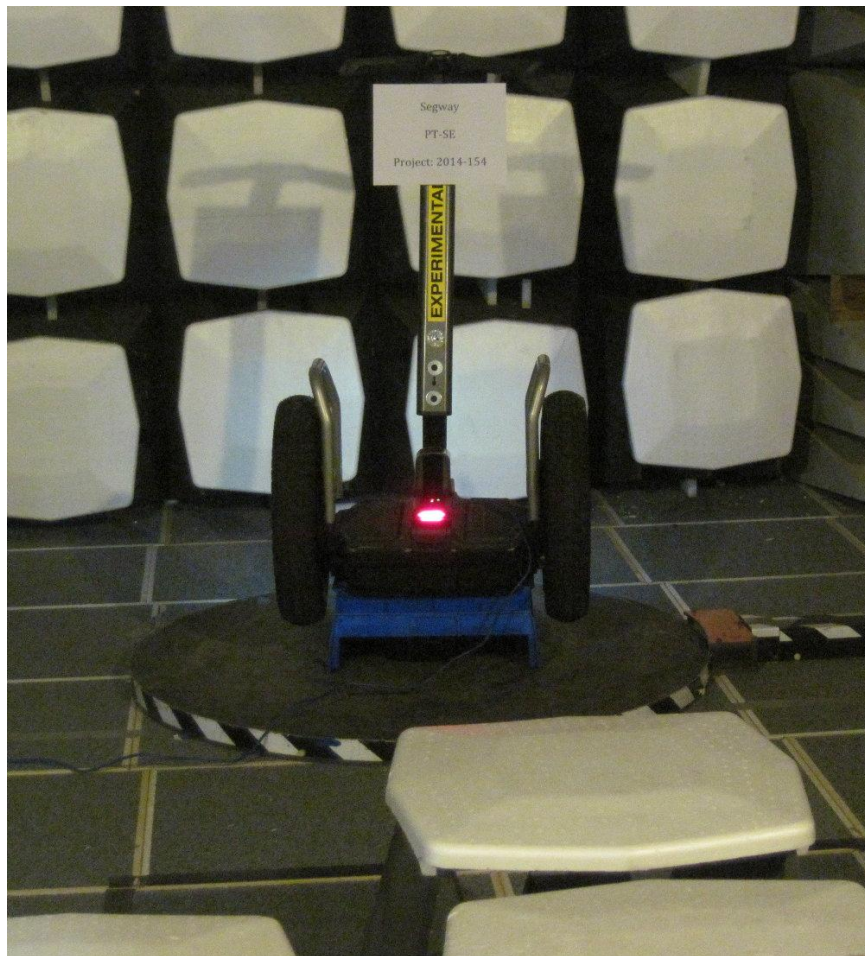

Testing Cert # 2778.01

Project Number: 2014-154
September 10, 2014
Page 2 of 9

Segway

PT-SE

30MHz to above 1GHz Radiated Prescans

Confidential

Core Compliance Testing Services, LLC • 79 River Road, Hudson, NH 03051 • (603) 889-5545