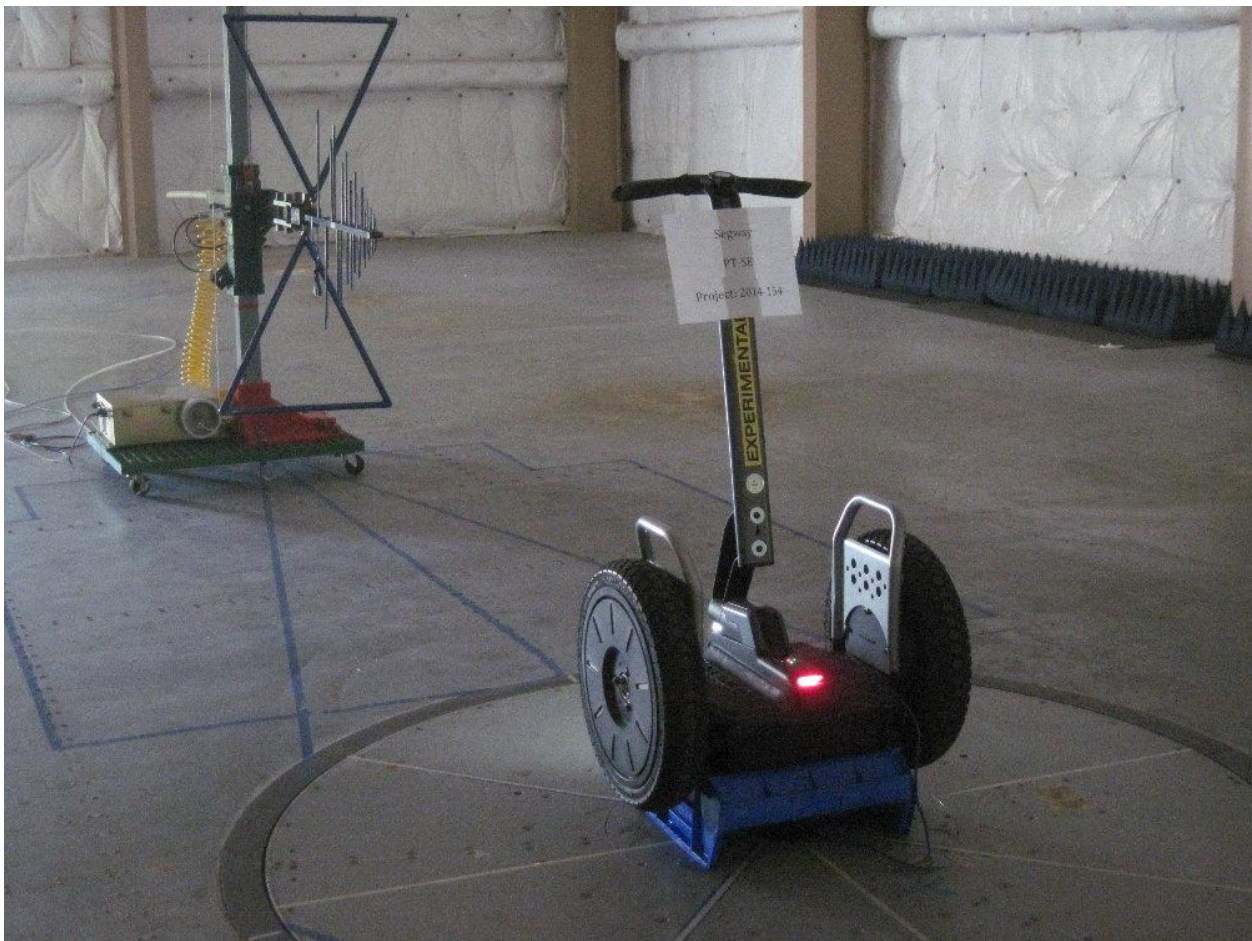

Testing Cert # 2778.01

Project Number: 2014-154
September 10, 2014
Page 4 of 9

Segway

PT-SE

30-1000MHz Radiated Emissions

Confidential

Core Compliance Testing Services, LLC • 79 River Road, Hudson, NH 03051 • (603) 889-5545