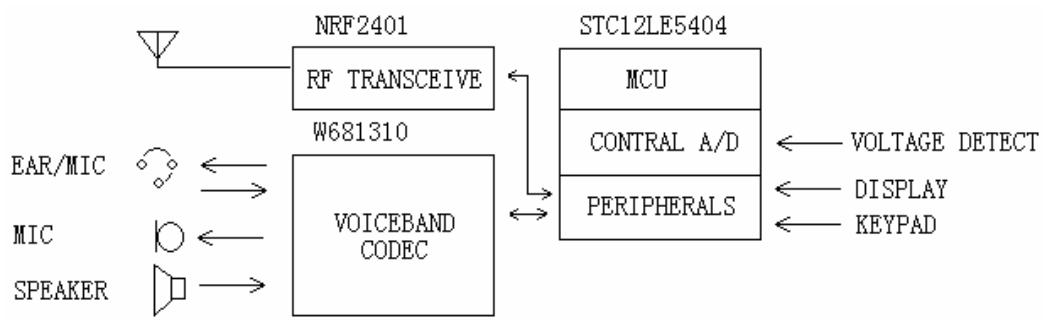

## Block diagram :

HANDSET:

2402MHz-2480 MHz

DESKTOP PHONE

2402MHz-2480 MHz