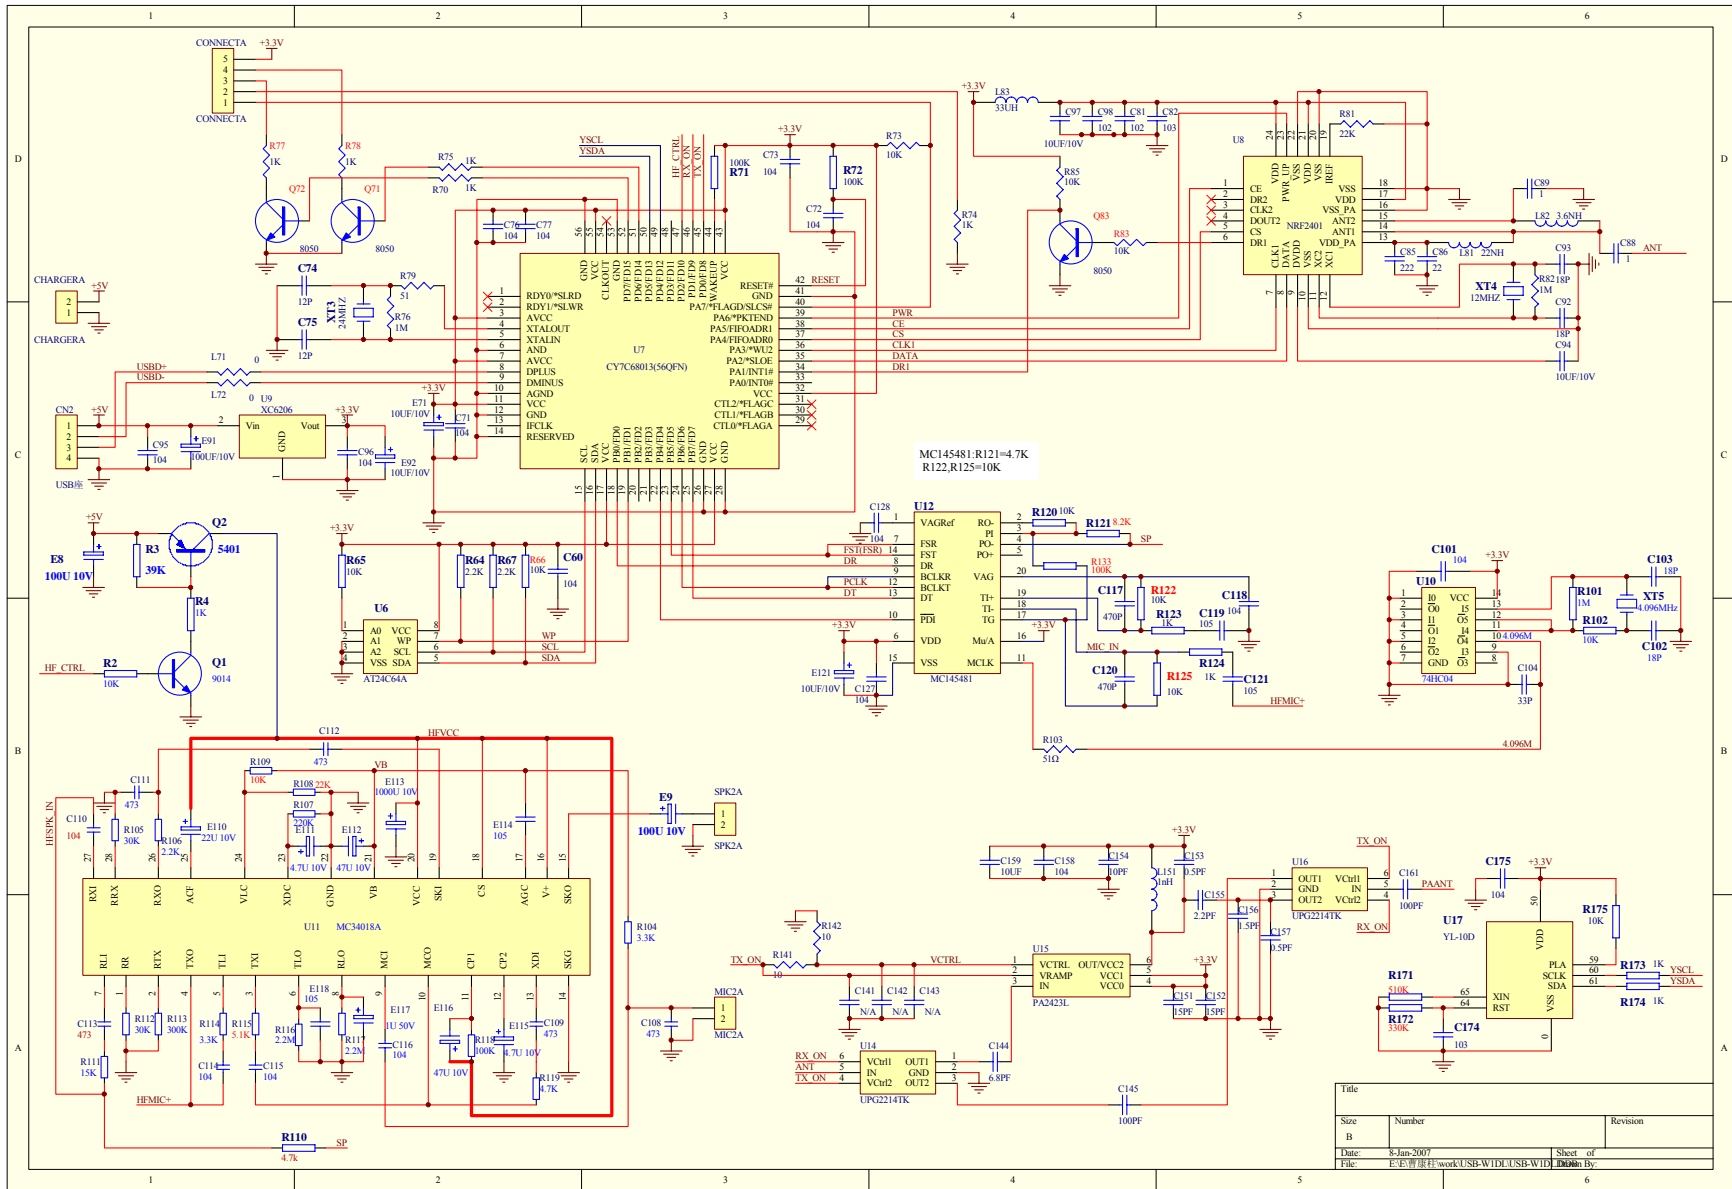

Title		
Size	Number	Revision
B		
Date:	8-Jan-2007	Sheet of
File:	E:\工作\USB-WIFI\CUSE-WIFI	Drawn By:

Title		
Size	Number	Revision
B		
Date:	8-Jan-2007	Sheet of
File:	E:\工作\USB-WIFI\CUSE-WIFI	Drawn By: