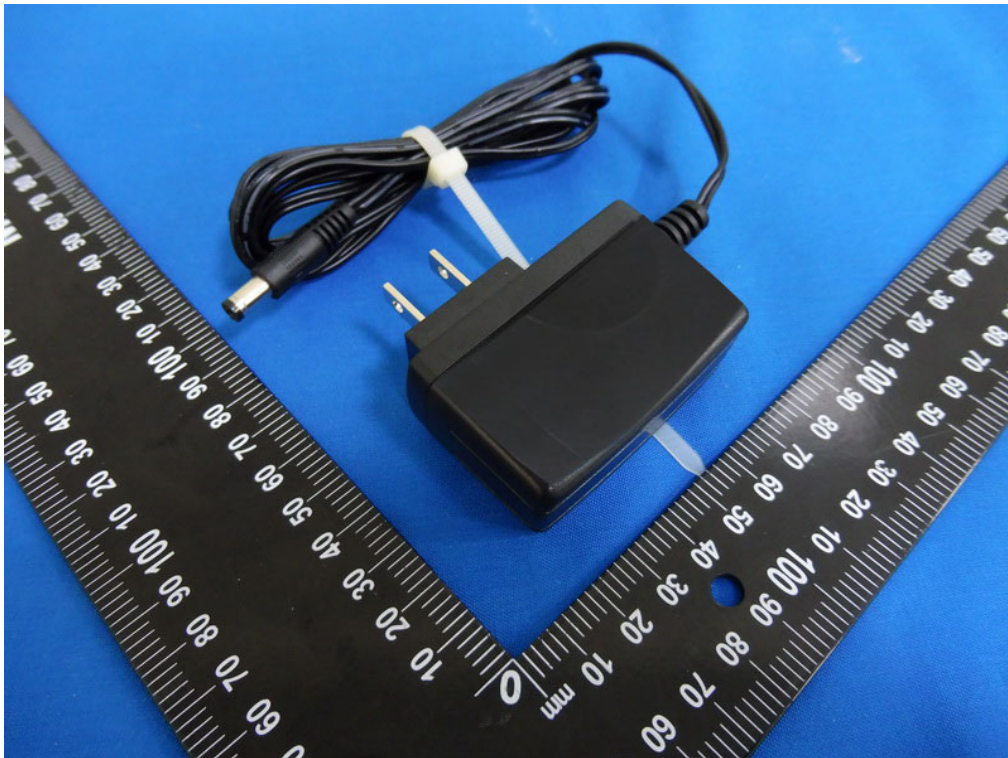

Exhibit B–EUT Photographs

External Photographs (Yealink / SIP-T27G)

All View of EUT

Front View of EUT

(Yealink / SIP-T27G)

Rear View of EUT

I/O Port

(Yealink / SIP-T27G)

Front View of Adapter 1

Rear View of Adapter 1

(Yealink / SIP-T27G)

I/O Port of Adapter 1

Label of Adapter 1

(Yealink / SIP-T27G)

Front View of Adapter 2

Rear View of Adapter 2

(Yealink / SIP-T27G)

I/O Port of Adapter 2

Label of Adapter 2