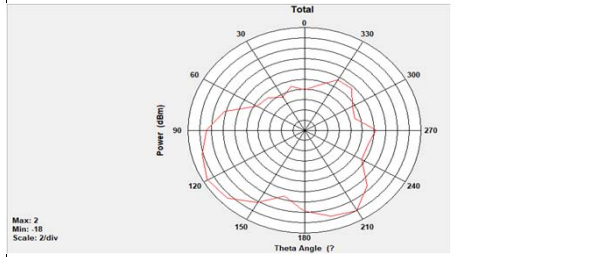

Company name: Zhejiang Haitong communications electronic Limited by Share Ltd.
 Address: NO. 1607, BINHAI 1ST ROAD, BINHAI DISTRI, WENZHOUCN-33 Zhejiang 325025 CN
 model : Antenna-0201

Real picture

| | 2.400G | 2.405G | 2.410G | 2.415G | 2.420G | 2.425G | 2.430G | 2.435G | 2.440G | 2.445G | 2.450G | 2.455G | 2.460G | 2.465G | 2.470G | 2.475G | 2.480G | Ave |
|--------------|--------|--------|--------|--------|--------|--------|--------|--------|--------|--------|--------|--------|--------|--------|--------|--------|--------|-------|
| Efficiency | 44.60 | 44.76 | 44.95 | 44.92 | 45.69 | 45.61 | 45.44 | 45.50 | 44.97 | 45.12 | 44.05 | 43.33 | 42.98 | 42.98 | 43.24 | 48.89 | 49.65 | 45.10 |
| Maximum gain | 1.82 | 1.89 | 1.92 | 1.93 | 2.16 | 2.18 | 2.24 | 2.25 | 2.13 | 2.35 | 2.27 | 2.22 | 2.36 | 2.27 | 2.43 | 2.90 | 3.00 | 2.25 |

| | 5.150G | 5.200G | 5.250G | 5.300G | 5.350G | 5.400G | 5.450G | 5.500G | 5.550G | 5.600G | 5.650G | 5.700G | 5.750G | 5.800G | 5.850G | Ave |
|--------------|--------|--------|--------|--------|--------|--------|--------|--------|--------|--------|--------|--------|--------|--------|--------|----------|
| Efficiency | 62.87 | 64.26 | 61.88 | 58.62 | 56.57 | 53.71 | 51.85 | 49.23 | 48.32 | 49.73 | 53.01 | 58.39 | 61.54 | 61.80 | 60.49 | 56.81815 |
| Maximum gain | 2.20 | 2.46 | 2.33 | 2.23 | 2.08 | 2.70 | 2.46 | 2.02 | 2.69 | 2.28 | 2.17 | 3.00 | 2.78 | 2.21 | 2.63 | 2.42 |