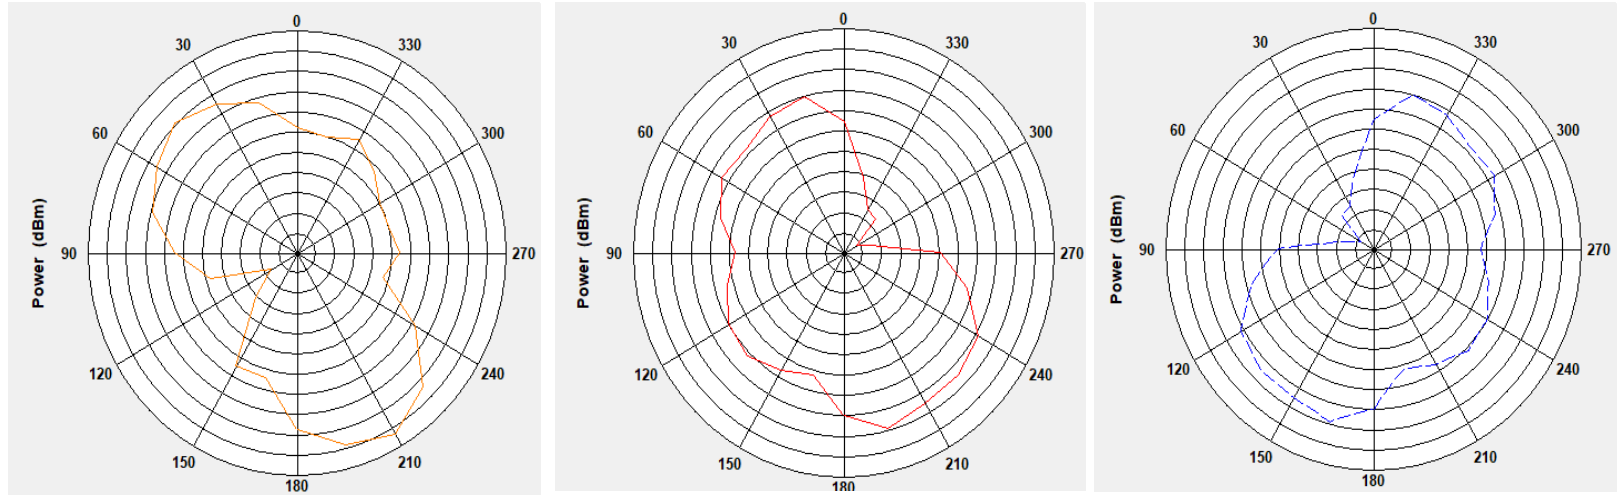

2D (X->Y; X->Z; Y->Z)

5800MHz

3D

2D (X->Y; X->Z; Y->Z)

DECT Antenna Specification

Specifications

Summary

ITEM	SPEC.	
Center Frequency	1880 MHz	4.51dBi
	1900 MHz	5.14dBi
	1920 MHz	5.81dBi
	1930 MHz	5.81dBi
MAX. GAIN	5.81dBi	

Antenna Photo & Length(mm)

1880MHz

3D Pattern

2D Pattern (X->Y;X->Z;Y->Z)

1900MHz

3D Pattern

2D Pattern (X->Y;X->Z;Y->Z)

1920MHz

3D Pattern

2D Pattern (X->Y;X->Z;Y->Z)

1930MHz

3D Pattern

2D Pattern (X->Y;X->Z;Y->Z)