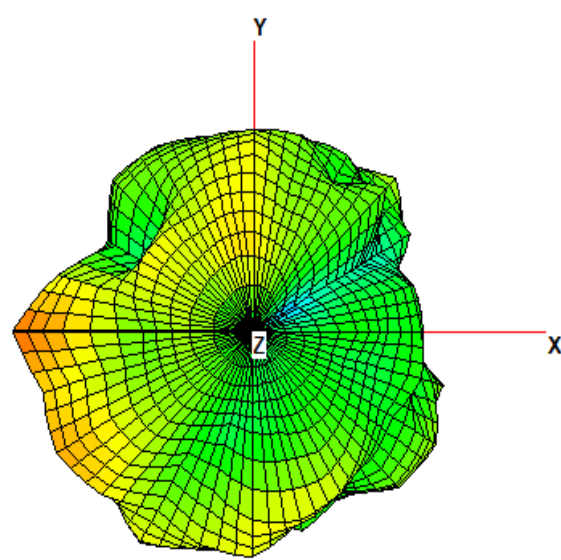

5G Antenna Specification

Specifications Summary

ITEM	SPEC.	
Model Name	5 GHz	
Center Frequency	5150 MHz	3.57 dBi
	5300 MHz	3.13dBi
	5500 MHz	0.73dBi
	5800 MHz	3.09dBi
MAX. GAIN	3.57dBi	

Antenna Photo & Length(mm)

5150MHz

3D

2D (X->Y; X->Z; Y->Z)

5300MHz

3D

2D (X->Y; X->Z; Y->Z)

5500MHz

3D

2D (X->Y; X->Z; Y->Z)

5800MHz

3D

2D (X->Y; X->Z; Y->Z)

DECT Antenna Specification

Specifications

Summary

ITEM	SPEC.	
Center Frequency	1880 MHz	4.51dBi
	1900 MHz	5.14dBi
	1920 MHz	5.81dBi
	1930 MHz	5.81dBi
MAX. GAIN	5.81dBi	

Antenna Photo & Length(mm)

1880MHz

3D Pattern

2D Pattern (X->Y;X->Z;Y->Z)

1900MHz

3D Pattern

2D Pattern (X->Y;X->Z;Y->Z)

1920MHz