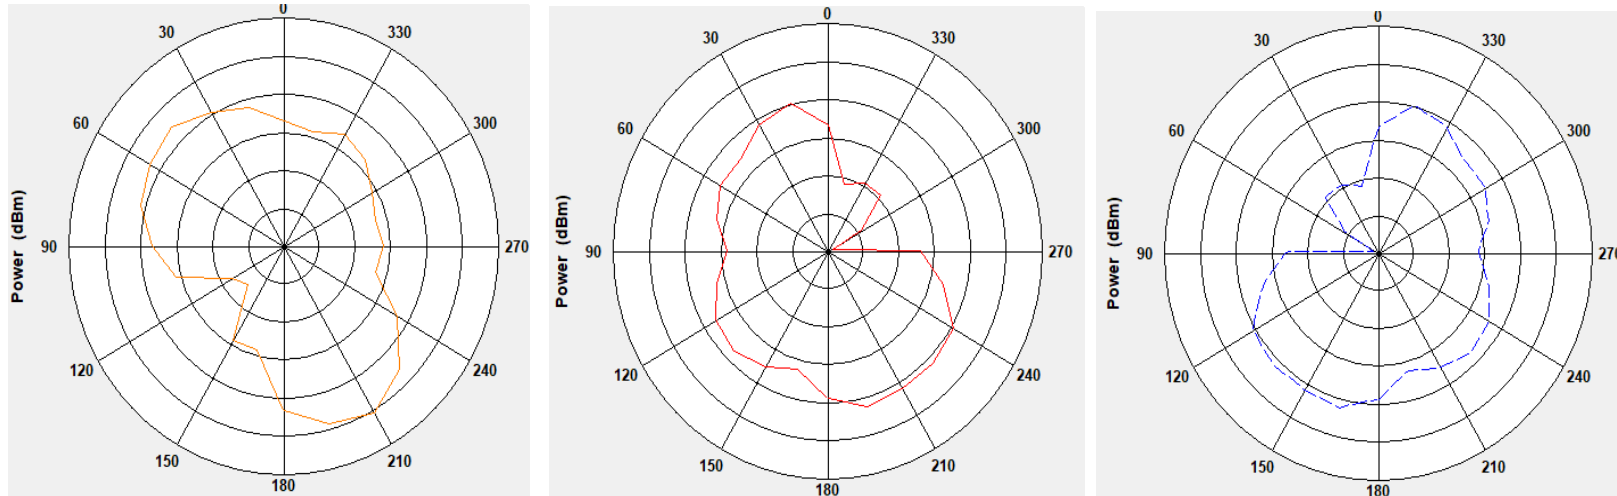

2.4G Antenna Specification

Specifications Summary

ITEM	SPEC.	
Model Name	2.4GHz	
Center Frequency	2402 MHz	4.85dBi
	2442 MHz	5.08 dBi
	2484 MHz	4.83dBi
MAX. GAIN	5.08dBi	

Antenna Photo & Length (mm)

2402MHz

2D (X->Y; X->Z; Y->Z)

5800MHz

3D

2D (X->Y; X->Z; Y->Z)

DECT Antenna Specification

Specifications

Summary

ITEM	SPEC.	
Center Frequency	1880 MHz	4.51dBi
	1900 MHz	5.14dBi
	1920 MHz	5.81dBi
	1930 MHz	5.81dBi
MAX. GAIN	5.81dBi	

Antenna Photo & Length(mm)

1880MHz

3D Pattern

2D Pattern (X->Y;X->Z;Y->Z)

1900MHz

3D Pattern

2D Pattern (X->Y;X->Z;Y->Z)

1920MHz

3D Pattern

2D Pattern (X->Y;X->Z;Y->Z)

1930MHz

3D Pattern

2D Pattern (X->Y;X->Z;Y->Z)