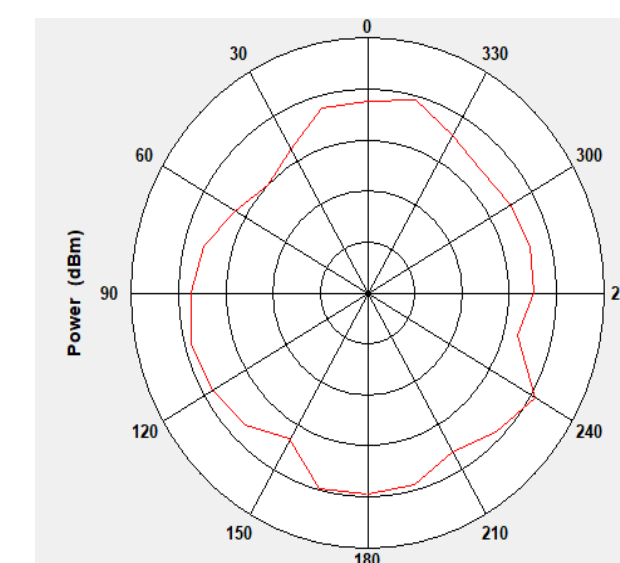

2.4G Antenna Specification

Specifications Summary

ITEM	SPEC.	
Model Name	2.4GHz	
Center Frequency	2402 MHz	4.85dBi
	2442 MHz	5.08 dBi
	2484 MHz	4.83dBi
MAX. GAIN	5.08dBi	

Antenna Photo & Length (mm)

2402MHz

3D

2D (X->Y; X->Z; Y->Z)

2442MHz

3D

2D (X->Y; X->Z; Y->Z)

2484MHz

3D

2D (X->Y; X->Z; Y->Z)

5G Antenna Specification

Specifications Summary

ITEM	SPEC.	
Model Name	5 GHz	
Center Frequency	5150 MHz	3.57 dBi
	5300 MHz	3.13dBi
	5500 MHz	0.73dBi
	5800 MHz	3.09dBi
MAX. GAIN	3.57dBi	

Antenna Photo & Length(mm)

2D (X->Y; X->Z; Y->Z)

5800MHz

3D

2D (X->Y; X->Z; Y->Z)

DECT Antenna Specification

Specifications

Summary

ITEM	SPEC.	
Center Frequency	1880 MHz	4.51dBi
	1900 MHz	5.14dBi
	1920 MHz	5.81dBi
	1930 MHz	5.81dBi
MAX. GAIN	5.81dBi	