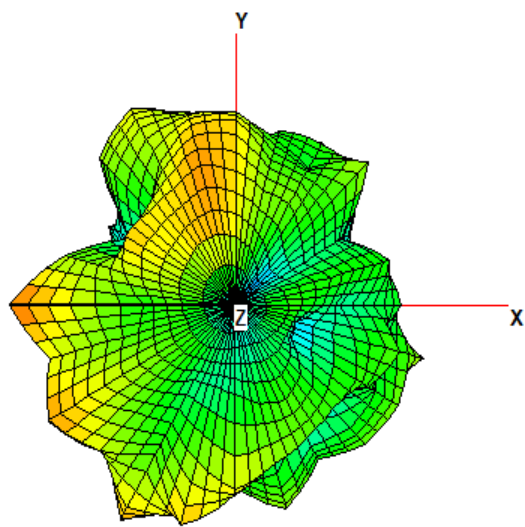

5G Antenna Specification

Specifications Summary

ITEM	SPEC.	
Model Name	5 GHz	
Center Frequency	5150 MHz	3.57 dBi
	5300 MHz	3.13dBi
	5500 MHz	0.73dBi
	5800 MHz	3.09dBi
MAX. GAIN	3.57dBi	

Antenna Photo & Length(mm)

5150MHz

3D

2D (X->Y; X->Z; Y->Z)

5300MHz

3D

2D (X->Y; X->Z; Y->Z)

5500MHz

3D

2D (X->Y; X->Z; Y->Z)

5800MHz

3D

2D (X->Y; X->Z; Y->Z)

DECT Antenna Specification

Specifications

Summary

ITEM	SPEC.	
Center Frequency	1880 MHz	4.51dBi
	1900 MHz	5.14dBi
	1920 MHz	5.81dBi
	1930 MHz	5.81dBi
MAX. GAIN	5.81dBi	

Antenna Photo & Length(mm)

1880MHz

3D Pattern

2D Pattern (X->Y;X->Z;Y->Z)

1900MHz

3D Pattern

2D Pattern (X->Y;X->Z;Y->Z)

1920MHz