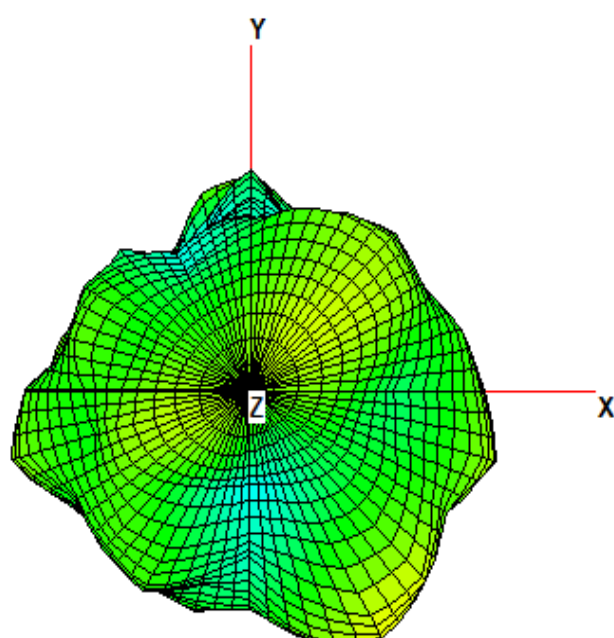

3D

2D (X->Y; X->Z; Y->Z)

2442MHz

3D

2D (X->Y; X->Z; Y->Z)

2484MHz

3D

2D (X->Y; X->Z; Y->Z)

5G Antenna Specification

Specifications Summary

ITEM	SPEC.	
Model Name	5 GHz	
Center Frequency	5150 MHz	3.57 dBi
	5300 MHz	3.13dBi
	5500 MHz	0.73dBi
	5800 MHz	3.09dBi
MAX. GAIN	3.57dBi	

Antenna Photo & Length(mm)

5150MHz

3D

2D (X->Y; X->Z; Y->Z)

5300MHz

3D

2D (X->Y; X->Z; Y->Z)

5500MHz

3D

Antenna Photo & Length(mm)

1880MHz

3D Pattern

2D Pattern (X->Y;X->Z;Y->Z)

1900MHz

3D Pattern

2D Pattern (X->Y;X->Z;Y->Z)

1920MHz