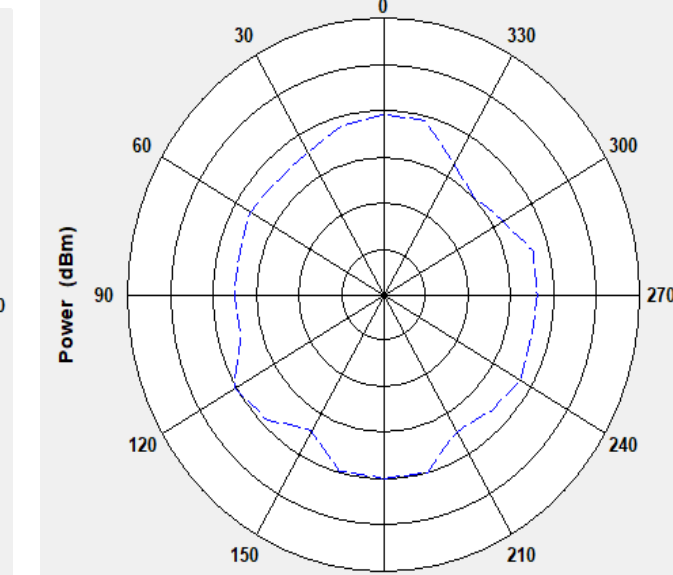

2.4G Antenna Specification

Specifications Summary

ITEM	SPEC.	
Model Name	2.4GHz	
Center Frequency	2402 MHz	4.85dBi
	2442 MHz	5.08 dBi
	2484 MHz	4.83dBi
MAX. GAIN	5.08dBi	

Antenna Photo & Length (mm)

2402MHz

3D

2D (X->Y; X->Z; Y->Z)

2442MHz

3D

2D (X->Y; X->Z; Y->Z)

2484MHz

3D

2D (X->Y; X->Z; Y->Z)

5G Antenna Specification

Specifications Summary

ITEM	SPEC.	
Model Name	5 GHz	
Center Frequency	5150 MHz	3.57 dBi
	5300 MHz	3.13dBi
	5500 MHz	0.73dBi
	5800 MHz	3.09dBi
MAX. GAIN	3.57dBi	

Antenna Photo & Length(mm)

2D (X->Y; X->Z; Y->Z)

5800MHz

3D

2D (X->Y; X->Z; Y->Z)

DECT Antenna Specification

Specifications

Summary

ITEM	SPEC.	
Center Frequency	1880 MHz	4.51dBi
	1900 MHz	5.14dBi
	1920 MHz	5.81dBi
	1930 MHz	5.81dBi
MAX. GAIN	5.81dBi	