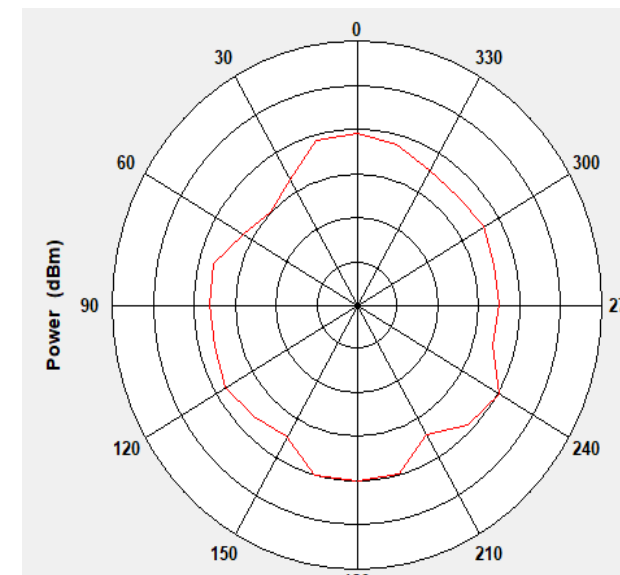

2.4G Antenna Specification

Specifications Summary

ITEM	SPEC.	
Model Name	2.4GHz	
Center Frequency	2402 MHz	4.85dBi
	2442 MHz	5.08 dBi
	2484 MHz	4.83dBi
MAX. GAIN	5.08dBi	

Antenna Photo & Length (mm)

2402MHz

3D

2D (X->Y; X->Z; Y->Z)

2442MHz

3D

2D (X->Y; X->Z; Y->Z)

2484MHz

3D

2D (X->Y; X->Z; Y->Z)

5G Antenna Specification

Specifications Summary

ITEM	SPEC.	
Model Name	5 GHz	
Center Frequency	5150 MHz	3.57 dBi
	5300 MHz	3.13dBi
	5500 MHz	0.73dBi
	5800 MHz	3.09dBi
MAX. GAIN	3.57dBi	

Antenna Photo & Length(mm)

2D (X->Y; X->Z; Y->Z)

5800MHz

3D

2D (X->Y; X->Z; Y->Z)

DECT Antenna Specification

Specifications

Summary

ITEM	SPEC.	
Center Frequency	1880 MHz	4.51dBi
	1900 MHz	5.14dBi
	1920 MHz	5.81dBi
	1930 MHz	5.81dBi
MAX. GAIN	5.81dBi	