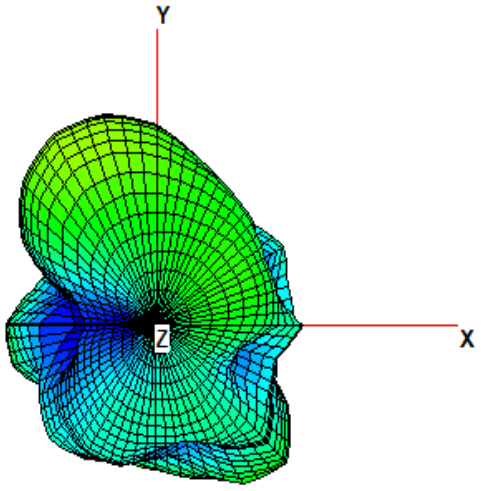

2D (X->Y; X->Z; Y->Z)

5800MHz

3D

2D (X->Y; X->Z; Y->Z)

DECT Antenna Specification

Specifications

Summary

ITEM	SPEC.	
Center Frequency	1880 MHz	4.51dBi
	1900 MHz	5.14dBi
	1920 MHz	5.81dBi
	1930 MHz	5.81dBi
MAX. GAIN	5.81dBi	

Antenna Photo & Length(mm)

1880MHz

3D Pattern

2D Pattern (X->Y;X->Z;Y->Z)

1900MHz

3D Pattern

2D Pattern (X->Y;X->Z;Y->Z)

1920MHz

3D Pattern

2D Pattern (X->Y;X->Z;Y->Z)

1930MHz

3D Pattern

2D Pattern (X->Y;X->Z;Y->Z)