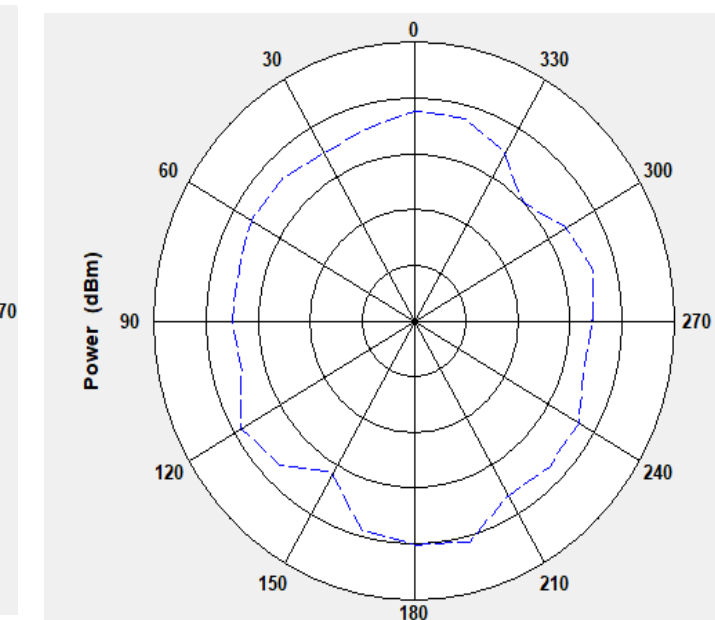

2D (X->Y; X->Z; Y->Z)