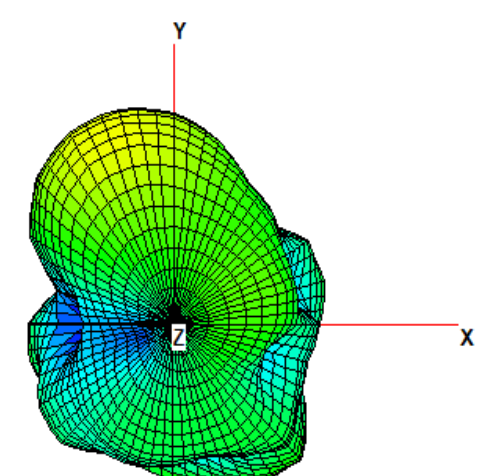

2D (X->Y; X->Z; Y->Z)

5800MHz

3D

2D (X->Y; X->Z; Y->Z)

DECT Antenna Specification

Specifications

Summary

ITEM	SPEC.	
Center Frequency	1880 MHz	4.51dBi
	1900 MHz	5.14dBi
	1920 MHz	5.81dBi
	1930 MHz	5.81dBi
MAX. GAIN	5.81dBi	

Antenna Photo & Length(mm)

1880MHz

3D Pattern

2D Pattern (X->Y;X->Z;Y->Z)

1900MHz

3D Pattern

2D Pattern (X->Y;X->Z;Y->Z)

1920MHz

3D Pattern

2D Pattern (X->Y;X->Z;Y->Z)

1930MHz

3D Pattern

2D Pattern (X->Y;X->Z;Y->Z)