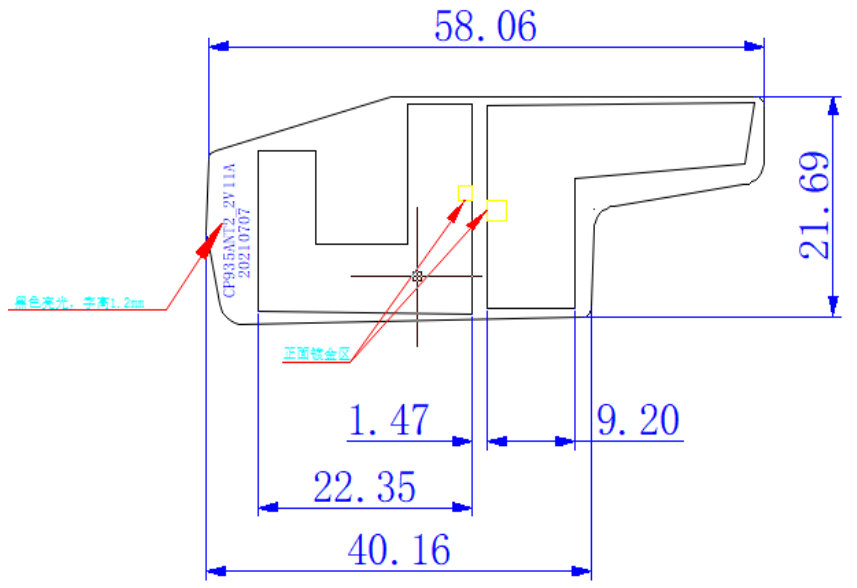

2D (X->Y; X->Z; Y->Z)

5800MHz

3D

2D (X->Y; X->Z; Y->Z)

DECT Antenna Specification

Specifications

Summary

ITEM	SPEC.	
Center Frequency	1880 MHz	4.51dBi
	1900 MHz	5.14dBi
	1920 MHz	5.81dBi
	1930 MHz	5.81dBi
MAX. GAIN	5.81dBi	

Antenna Photo & Length(mm)

1880MHz

3D Pattern

2D Pattern (X->Y;X->Z;Y->Z)

1900MHz

3D Pattern

2D Pattern (X->Y;X->Z;Y->Z)

1920MHz