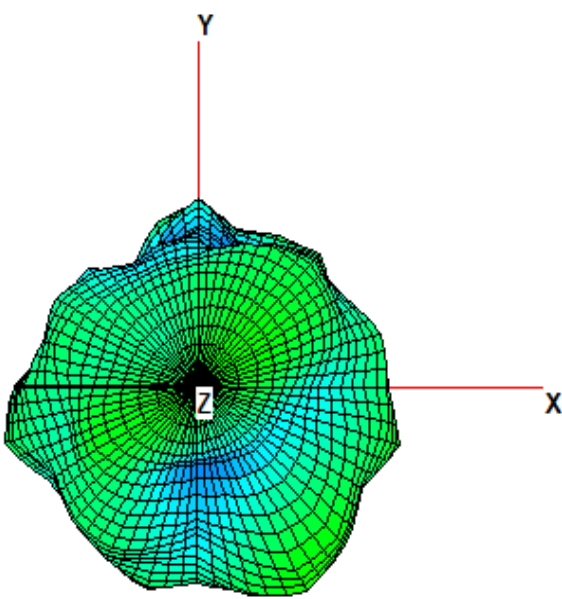

3D

2D (X->Y; X->Z; Y->Z)

2442MHz

3D

2D (X->Y; X->Z; Y->Z)

2484MHz

3D

2D (X->Y; X->Z; Y->Z)

5G Antenna Specification

Specifications Summary

ITEM	SPEC.	
Model Name	5 GHz	
Center Frequency	5150 MHz	3.57 dBi
	5300 MHz	3.13dBi
	5500 MHz	0.73dBi
	5800 MHz	3.09dBi
MAX. GAIN	3.57dBi	

Antenna Photo & Length(mm)

5150MHz

3D

2D (X->Y; X->Z; Y->Z)

5300MHz

3D

2D (X->Y; X->Z; Y->Z)

5500MHz

3D

Antenna Photo & Length(mm)

1880MHz

3D Pattern

2D Pattern (X->Y;X->Z;Y->Z)

1900MHz

3D Pattern

2D Pattern (X->Y;X->Z;Y->Z)

1920MHz