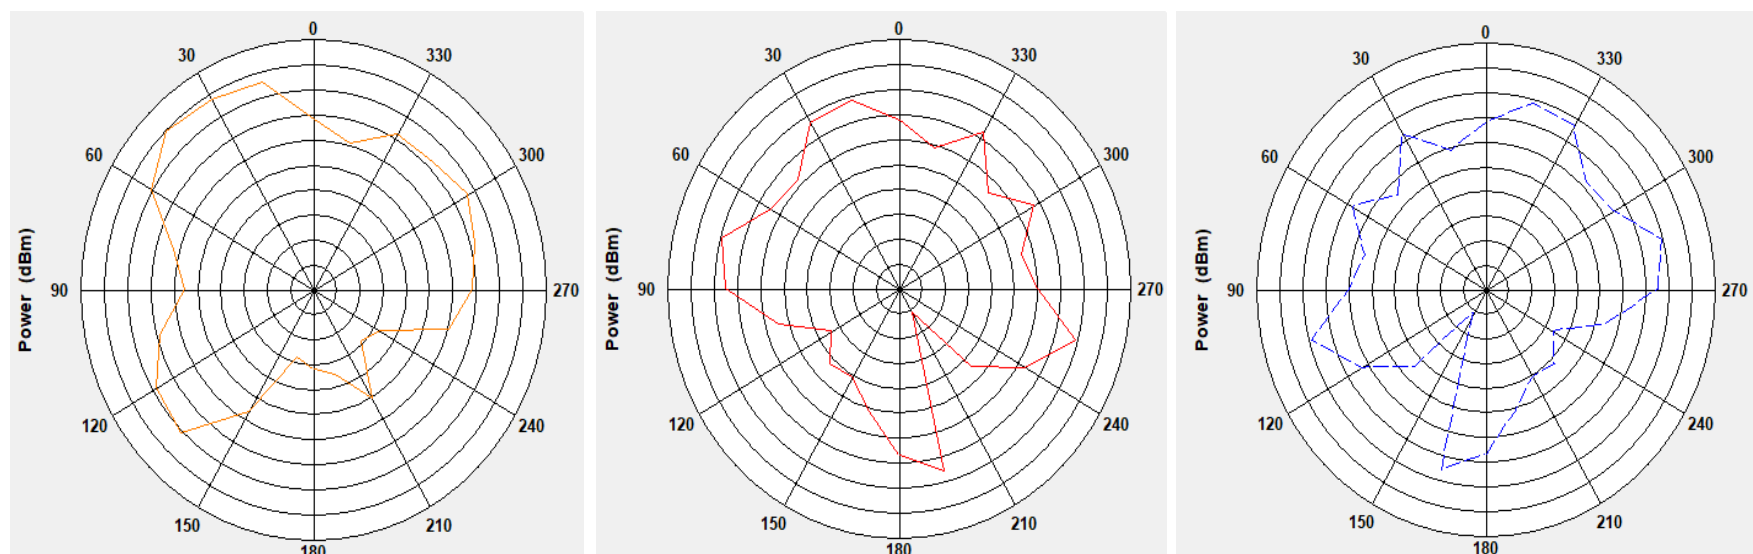

5G Antenna Specification

Specifications Summary

ITEM	SPEC.	
Model Name	5 GHz	
Center Frequency	5150 MHz	3.57 dBi
	5300 MHz	3.13dBi
	5500 MHz	0.73dBi
	5800 MHz	3.09dBi
MAX. GAIN	3.57dBi	

Antenna Photo & Length(mm)

5150MHz

3D

2D (X->Y; X->Z; Y->Z)

5300MHz

3D

2D (X->Y; X->Z; Y->Z)

5500MHz

3D

2D (X->Y; X->Z; Y->Z)

5800MHz

3D

2D (X->Y; X->Z; Y->Z)

DECT Antenna Specification

Specifications

Summary

ITEM	SPEC.	
Center Frequency	1880 MHz	4.51dBi
	1900 MHz	5.14dBi
	1920 MHz	5.81dBi
	1930 MHz	5.81dBi
MAX. GAIN	5.81dBi	

Antenna Photo & Length(mm)

1880MHz

3D Pattern

2D Pattern (X->Y;X->Z;Y->Z)

1900MHz

3D Pattern

2D Pattern (X->Y;X->Z;Y->Z)

1920MHz