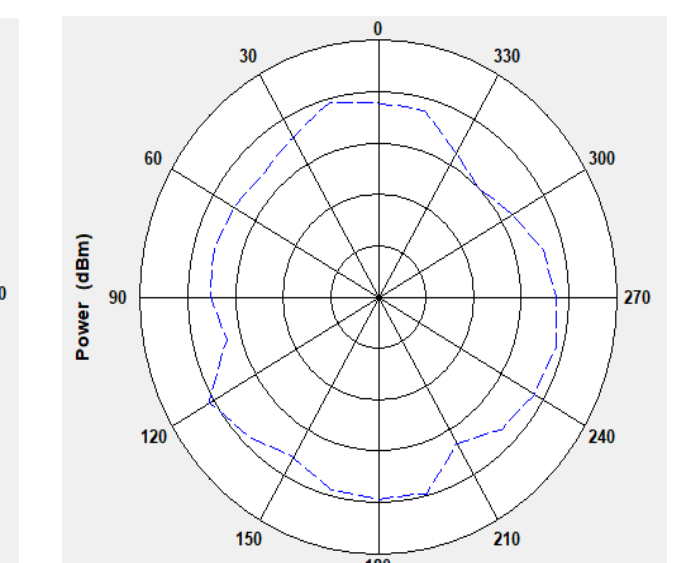

2.4G Antenna Specification

Specifications Summary

ITEM	SPEC.	
Model Name	2.4GHz	
Center Frequency	2402 MHz	4.85dBi
	2442 MHz	5.08 dBi
	2484 MHz	4.83dBi
MAX. GAIN	5.08dBi	

Antenna Photo & Length (mm)

2402MHz

3D

2D (X->Y; X->Z; Y->Z)

2442MHz

3D

2D (X->Y; X->Z; Y->Z)

2484MHz

3D

2D (X->Y; X->Z; Y->Z)

5G Antenna Specification

Specifications Summary

ITEM	SPEC.	
Model Name	5 GHz	
Center Frequency	5150 MHz	3.57 dBi
	5300 MHz	3.13dBi
	5500 MHz	0.73dBi
	5800 MHz	3.09dBi
MAX. GAIN	3.57dBi	

Antenna Photo & Length(mm)

2D (X->Y; X->Z; Y->Z)

5800MHz

3D

2D (X->Y; X->Z; Y->Z)

DECT Antenna Specification

Specifications

Summary

ITEM	SPEC.	
Center Frequency	1880 MHz	4.51dBi
	1900 MHz	5.14dBi
	1920 MHz	5.81dBi
	1930 MHz	5.81dBi
MAX. GAIN	5.81dBi	