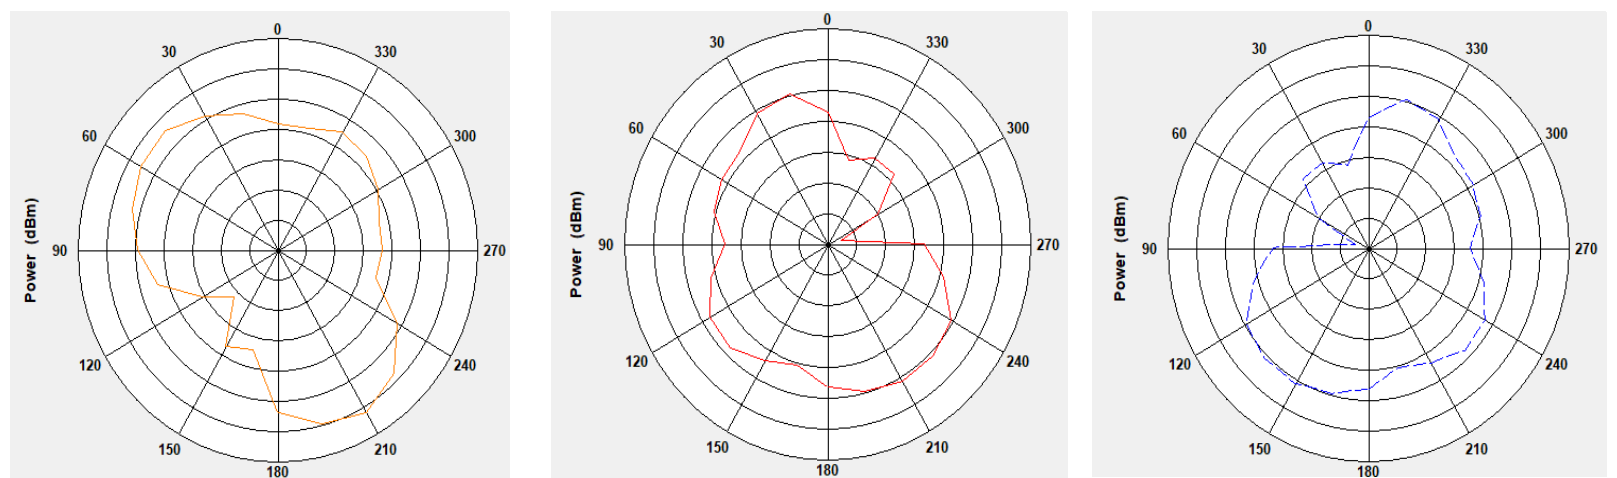

2D (X->Y; X->Z; Y->Z)

5800MHz

3D

2D (X->Y; X->Z; Y->Z)

DECT Antenna Specification

Specifications

Summary

ITEM	SPEC.	
Center Frequency	1880 MHz	4.51dBi
	1900 MHz	5.14dBi
	1920 MHz	5.81dBi
	1930 MHz	5.81dBi
MAX. GAIN	5.81dBi	

Antenna Photo & Length(mm)

1880MHz

3D Pattern

2D Pattern (X->Y;X->Z;Y->Z)

1900MHz

3D Pattern

2D Pattern (X->Y;X->Z;Y->Z)

1920MHz

3D Pattern

2D Pattern (X->Y;X->Z;Y->Z)

1930MHz

3D Pattern

2D Pattern (X->Y;X->Z;Y->Z)