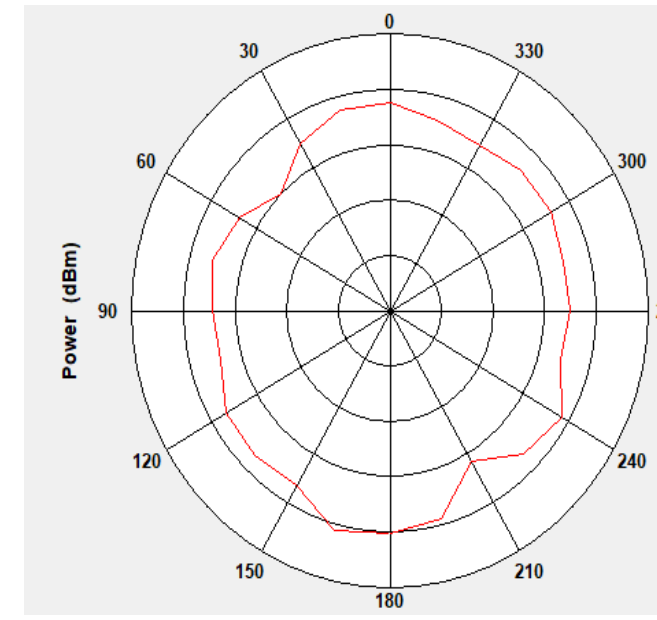

2D (X->Y; X->Z; Y->Z)