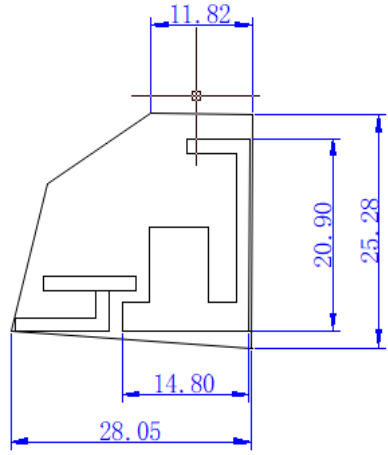

5G Antenna Specification

Specifications Summary

ITEM	SPEC.	
Model Name	5 GHz	
Center Frequency	5150 MHz	3.57 dBi
	5300 MHz	3.13dBi
	5500 MHz	0.73dBi
	5800 MHz	3.09dBi
MAX. GAIN	3.57dBi	

Antenna Photo & Length(mm)