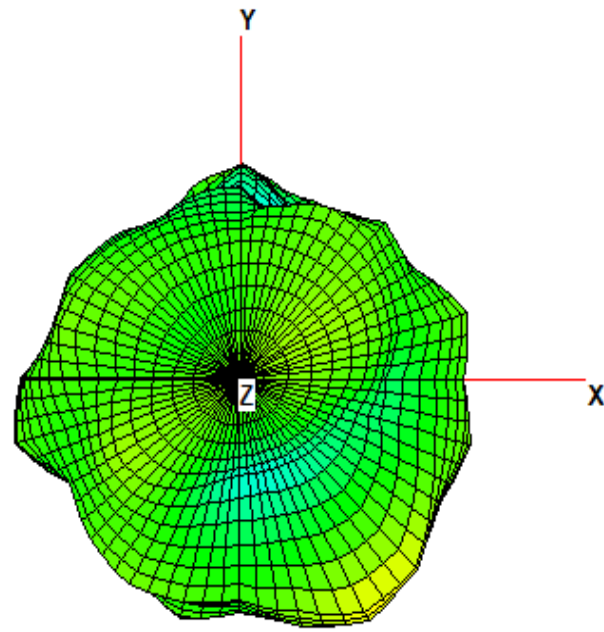

2.4G Antenna Specification

Specifications Summary

ITEM	SPEC.	
Model Name	2.4GHz	
Center Frequency	2402 MHz	4.85dBi
	2442 MHz	5.08 dBi
	2484 MHz	4.83dBi
MAX. GAIN	5.08dBi	

Antenna Photo & Length (mm)

2402MHz

3D

2D (X->Y; X->Z; Y->Z)

2442MHz

3D

2D (X->Y; X->Z; Y->Z)

2484MHz

3D

2D (X->Y; X->Z; Y->Z)

2D (X->Y; X->Z; Y->Z)

5800MHz

3D

2D (X->Y; X->Z; Y->Z)

DECT Antenna Specification

Specifications

Summary

ITEM	SPEC.	
Center Frequency	1880 MHz	4.51dBi
	1900 MHz	5.14dBi
	1920 MHz	5.81dBi
	1930 MHz	5.81dBi
MAX. GAIN	5.81dBi	

Antenna Photo & Length(mm)

1880MHz

3D Pattern

2D Pattern (X->Y;X->Z;Y->Z)

1900MHz

3D Pattern

2D Pattern (X->Y;X->Z;Y->Z)

1920MHz