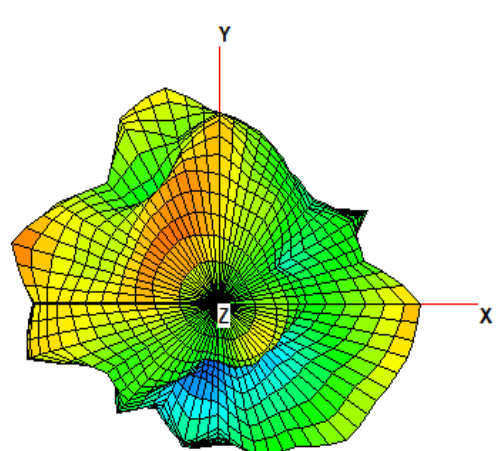

5G Antenna Specification

Specifications Summary

ITEM	SPEC.	
Model Name	5 GHz	
Center Frequency	5150 MHz	3.57 dBi
	5300 MHz	3.13dBi
	5500 MHz	0.73dBi
	5800 MHz	3.09dBi
MAX. GAIN	3.57dBi	

Antenna Photo & Length(mm)

5150MHz

3D

2D (X->Y; X->Z; Y->Z)

5300MHz

3D

2D (X->Y; X->Z; Y->Z)

5500MHz

3D

2D (X->Y; X->Z; Y->Z)

5800MHz

3D

2D (X->Y; X->Z; Y->Z)

DECT Antenna Specification

Specifications

Summary

ITEM	SPEC.	
Center Frequency	1880 MHz	4.51dBi
	1900 MHz	5.14dBi
	1920 MHz	5.81dBi
	1930 MHz	5.81dBi
MAX. GAIN	5.81dBi	

Antenna Photo & Length(mm)

1880MHz

3D Pattern

2D Pattern (X->Y;X->Z;Y->Z)

1900MHz

3D Pattern

2D Pattern (X->Y;X->Z;Y->Z)

1920MHz