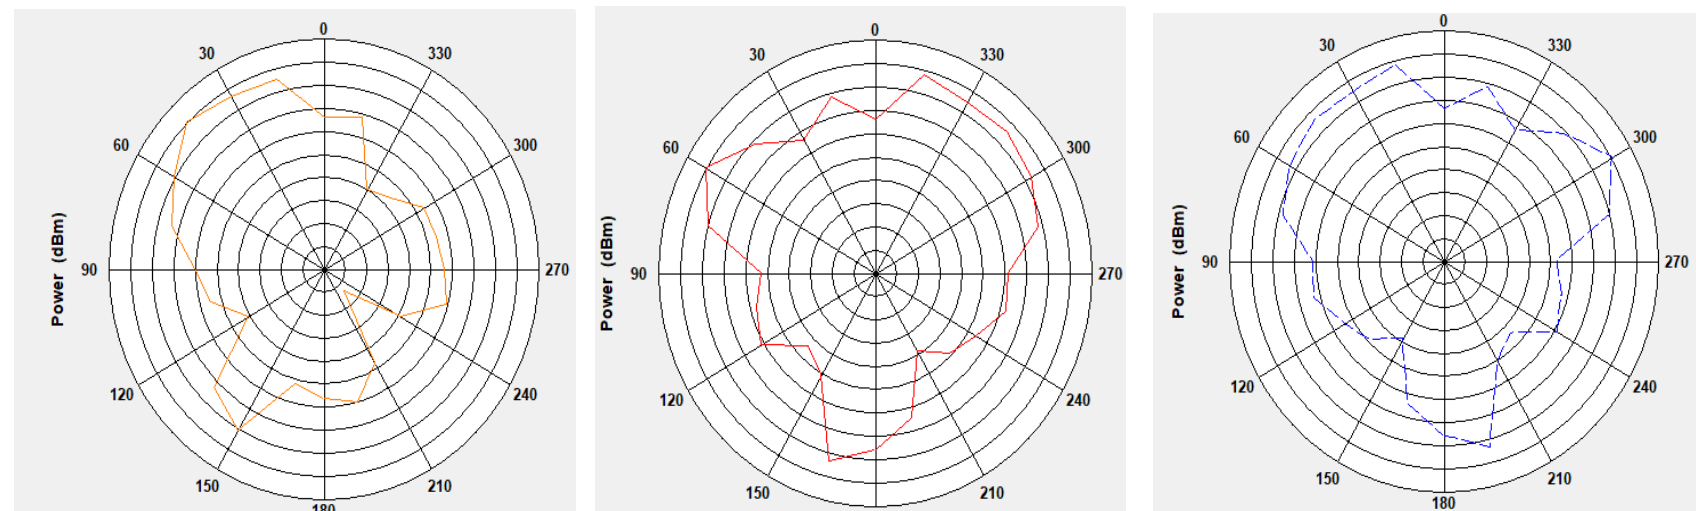

5G Antenna Specification

Specifications Summary

ITEM	SPEC.	
Model Name	5 GHz	
Center Frequency	5150 MHz	3.57 dBi
	5300 MHz	3.13dBi
	5500 MHz	0.73dBi
	5800 MHz	3.09dBi
MAX. GAIN	3.57dBi	

Antenna Photo & Length(mm)

2D (X->Y; X->Z; Y->Z)

5800MHz

3D

2D (X->Y; X->Z; Y->Z)

DECT Antenna Specification

Specifications

Summary

ITEM	SPEC.	
Center Frequency	1880 MHz	4.51dBi
	1900 MHz	5.14dBi
	1920 MHz	5.81dBi
	1930 MHz	5.81dBi
MAX. GAIN	5.81dBi	

Antenna Photo & Length(mm)

1880MHz

3D Pattern

2D Pattern (X->Y;X->Z;Y->Z)

1900MHz

3D Pattern

2D Pattern (X->Y;X->Z;Y->Z)

1920MHz

3D Pattern

2D Pattern (X->Y;X->Z;Y->Z)

1930MHz

3D Pattern

2D Pattern (X->Y;X->Z;Y->Z)