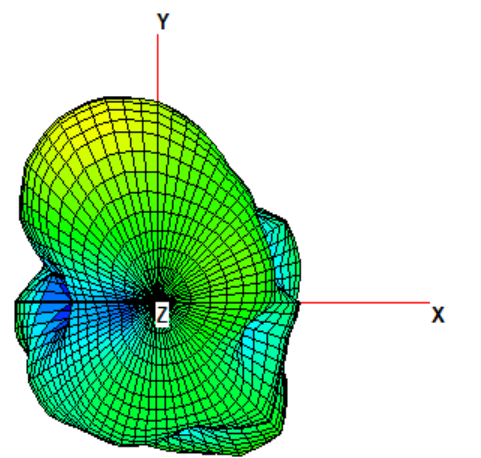

2D (X->Y; X->Z; Y->Z)

5800MHz

3D

2D (X->Y; X->Z; Y->Z)

DECT Antenna Specification

Specifications

Summary

ITEM	SPEC.	
Center Frequency	1880 MHz	4.51dBi
	1900 MHz	5.14dBi
	1920 MHz	5.81dBi
	1930 MHz	5.81dBi
MAX. GAIN	5.81dBi	

Antenna Photo & Length(mm)

1880MHz

3D Pattern

2D Pattern (X->Y;X->Z;Y->Z)

1900MHz

3D Pattern

2D Pattern (X->Y;X->Z;Y->Z)

1920MHz

3D Pattern

2D Pattern (X->Y;X->Z;Y->Z)

1930MHz

3D Pattern

2D Pattern (X->Y;X->Z;Y->Z)