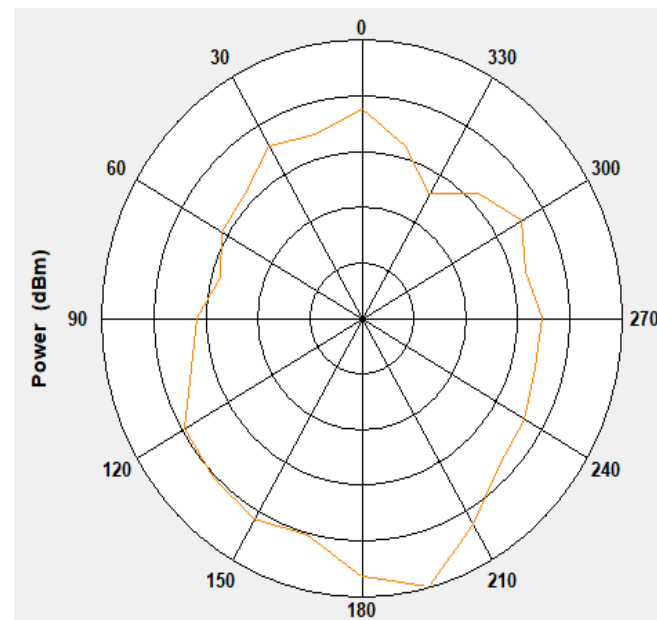

2D (X->Y; X->Z; Y->Z)