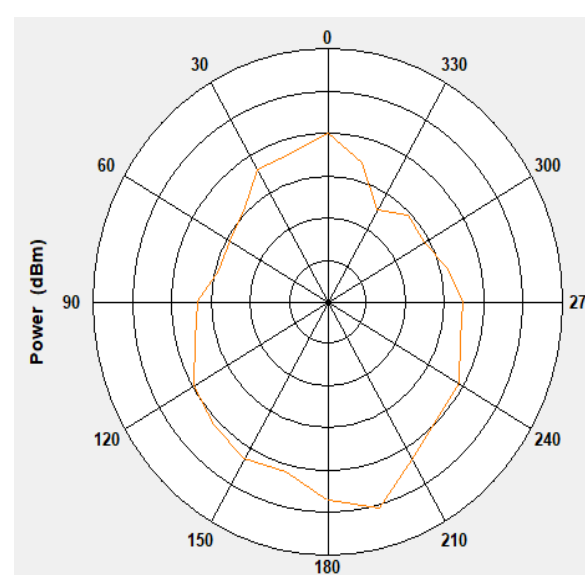

2.4G Antenna Specification

Specifications Summary

ITEM	SPEC.	
Model Name	2.4GHz	
Center Frequency	2402 MHz	4.85dBi
	2442 MHz	5.08 dBi
	2484 MHz	4.83dBi
MAX. GAIN	5.08dBi	

Antenna Photo & Length (mm)

2402MHz

3D

2D (X->Y; X->Z; Y->Z)

2442MHz

3D

2D (X->Y; X->Z; Y->Z)

2484MHz

3D

2D (X->Y; X->Z; Y->Z)

5G Antenna Specification

Specifications Summary

ITEM	SPEC.	
Model Name	5 GHz	
Center Frequency	5150 MHz	3.57 dBi
	5300 MHz	3.13dBi
	5500 MHz	0.73dBi
	5800 MHz	3.09dBi
MAX. GAIN	3.57dBi	

Antenna Photo & Length(mm)

2D (X->Y; X->Z; Y->Z)

5800MHz

3D

2D (X->Y; X->Z; Y->Z)

DECT Antenna Specification

Specifications

Summary

ITEM	SPEC.	
Center Frequency	1880 MHz	4.51dBi
	1900 MHz	5.14dBi
	1920 MHz	5.81dBi
	1930 MHz	5.81dBi
MAX. GAIN	5.81dBi	