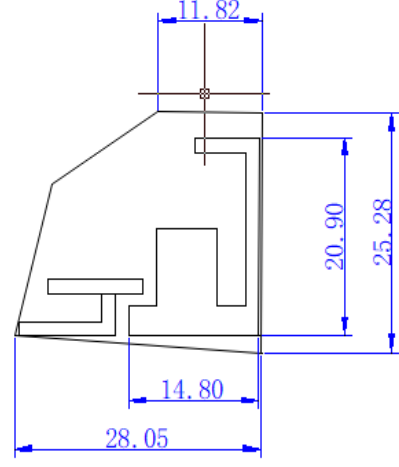

2.4G Antenna Specification

Specifications Summary

ITEM	SPEC.	
Model Name	2.4GHz	
Center Frequency	2402 MHz	4.85dBi
	2442 MHz	5.08 dBi
	2484 MHz	4.83dBi
MAX. GAIN	5.08dBi	

Antenna Photo & Length (mm)

2402MHz

Antenna Photo & Length(mm)

1880MHz

3D Pattern

2D Pattern (X->Y;X->Z;Y->Z)

1900MHz

3D Pattern

2D Pattern (X->Y;X->Z;Y->Z)

1920MHz