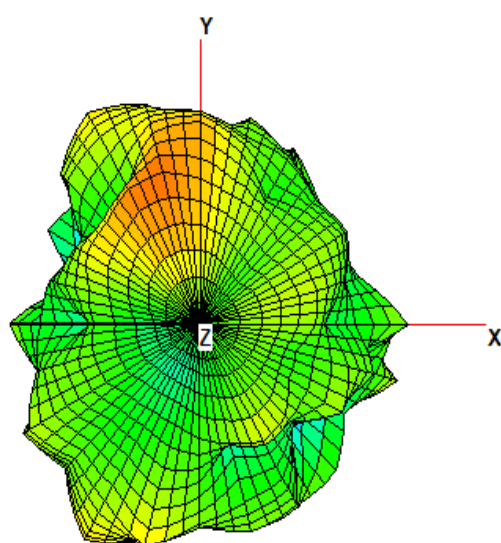

5G Antenna Specification

Specifications Summary

ITEM	SPEC.	
Model Name	5 GHz	
Center Frequency	5150 MHz	3.57 dBi
	5300 MHz	3.13dBi
	5500 MHz	0.73dBi
	5800 MHz	3.09dBi
MAX. GAIN	3.57dBi	

Antenna Photo & Length(mm)

5150MHz

3D

2D (X->Y; X->Z; Y->Z)

5300MHz

3D

2D (X->Y; X->Z; Y->Z)

5500MHz

3D

2D (X->Y; X->Z; Y->Z)

5800MHz

3D

2D (X->Y; X->Z; Y->Z)

DECT Antenna Specification

Specifications

Summary

ITEM	SPEC.	
Center Frequency	1880 MHz	4.51dBi
	1900 MHz	5.14dBi
	1920 MHz	5.81dBi
	1930 MHz	5.81dBi
MAX. GAIN	5.81dBi	

Antenna Photo & Length(mm)

1880MHz

3D Pattern

2D Pattern (X->Y;X->Z;Y->Z)

1900MHz

3D Pattern

2D Pattern (X->Y;X->Z;Y->Z)

1920MHz