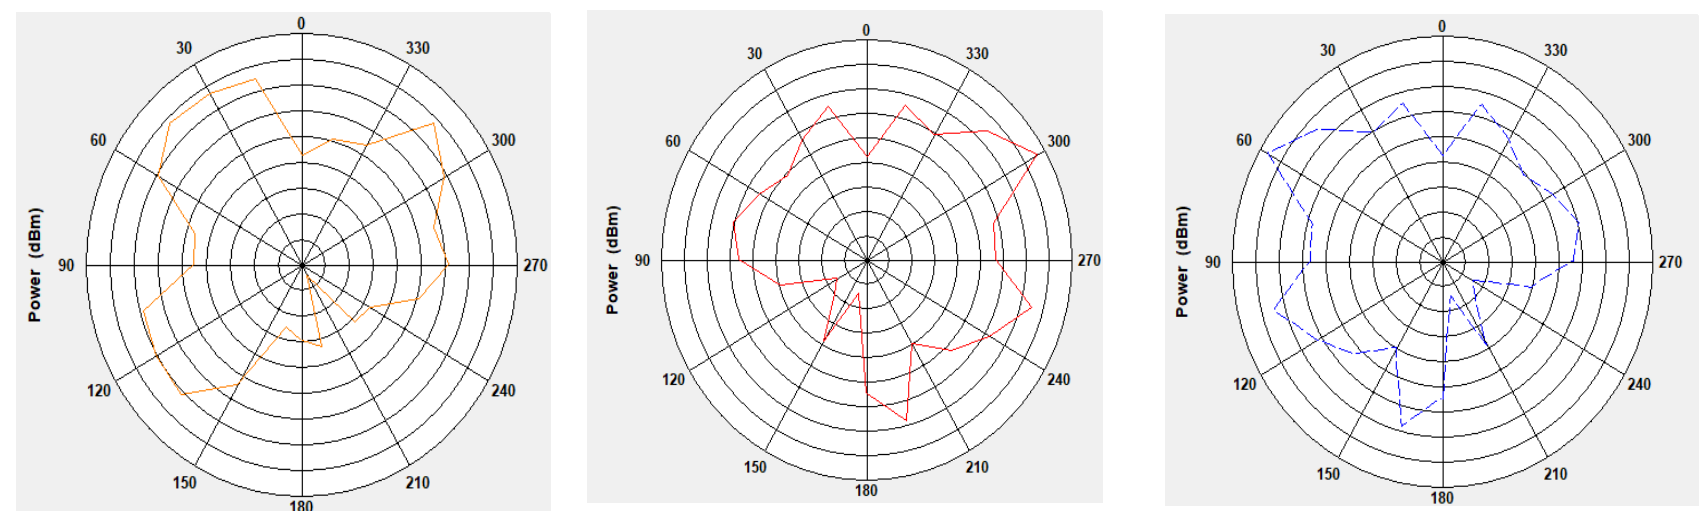

5G Antenna Specification

Specifications Summary

ITEM	SPEC.	
Model Name	5 GHz	
Center Frequency	5150 MHz	3.57 dBi
	5300 MHz	3.13dBi
	5500 MHz	0.73dBi
	5800 MHz	3.09dBi
MAX. GAIN	3.57dBi	

Antenna Photo & Length(mm)

5150MHz

3D

2D (X->Y; X->Z; Y->Z)

5300MHz

3D

2D (X->Y; X->Z; Y->Z)

5500MHz

3D

2D (X->Y; X->Z; Y->Z)

5800MHz

3D

2D (X->Y; X->Z; Y->Z)

DECT Antenna Specification

Specifications

Summary

ITEM	SPEC.	
Center Frequency	1880 MHz	4.51dBi
	1900 MHz	5.14dBi
	1920 MHz	5.81dBi
	1930 MHz	5.81dBi
MAX. GAIN	5.81dBi	

Antenna Photo & Length(mm)

1880MHz

3D Pattern

2D Pattern (X->Y;X->Z;Y->Z)

1900MHz

3D Pattern

2D Pattern (X->Y;X->Z;Y->Z)

1920MHz