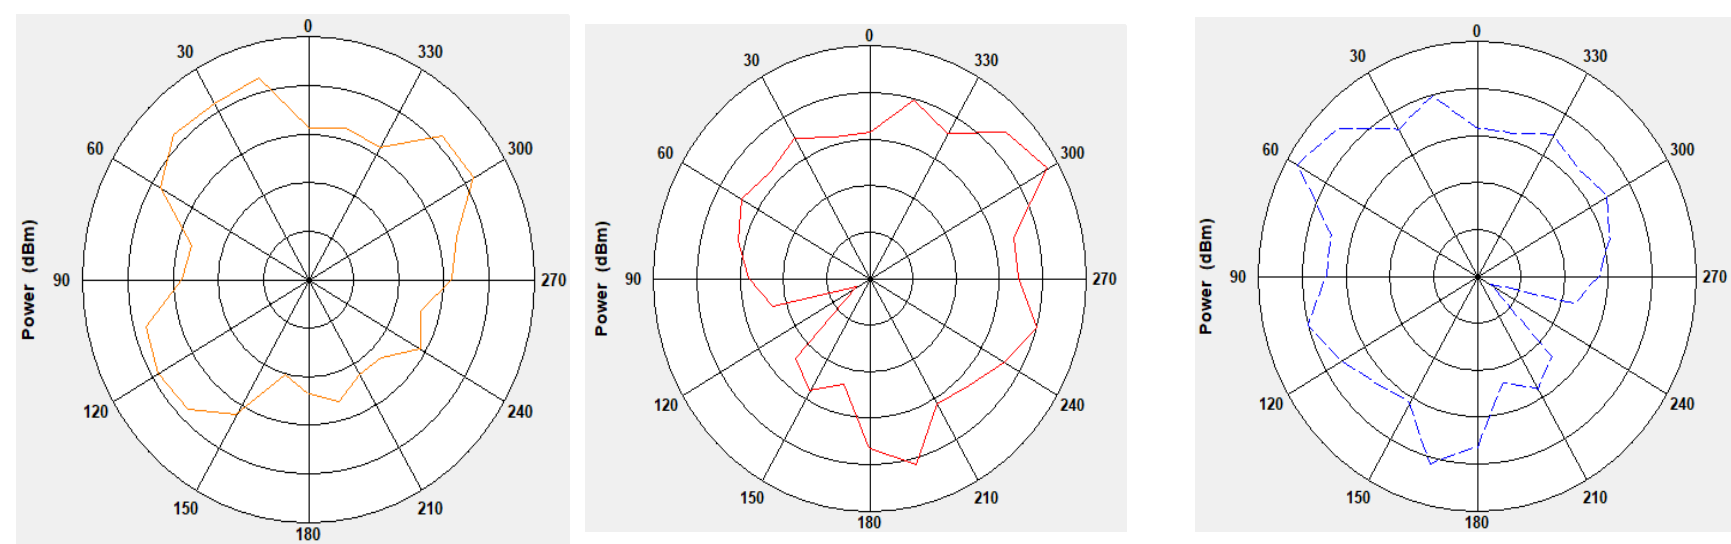

5G Antenna Specification

Specifications Summary

ITEM	SPEC.	
Model Name	5 GHz	
Center Frequency	5150 MHz	3.57 dBi
	5300 MHz	3.13dBi
	5500 MHz	0.73dBi
	5800 MHz	3.09dBi
MAX. GAIN	3.57dBi	

Antenna Photo & Length(mm)

5150MHz

3D

2D (X->Y; X->Z; Y->Z)