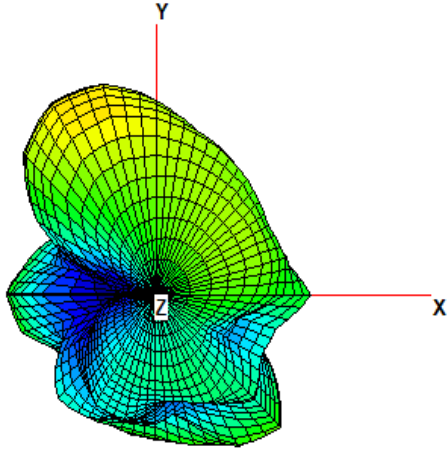

5150MHz

3D

2D (X->Y; X->Z; Y->Z)

5300MHz

3D

2D (X->Y; X->Z; Y->Z)

5500MHz

3D

2D (X->Y; X->Z; Y->Z)

5800MHz

3D

2D (X->Y; X->Z; Y->Z)

DECT Antenna Specification

Specifications

Summary

ITEM	SPEC.	
Center Frequency	1880 MHz	4.51dBi
	1900 MHz	5.14dBi
	1920 MHz	5.81dBi
	1930 MHz	5.81dBi
MAX. GAIN	5.81dBi	

Antenna Photo & Length(mm)

1880MHz

3D Pattern

2D Pattern (X->Y;X->Z;Y->Z)

1900MHz

3D Pattern

2D Pattern (X->Y;X->Z;Y->Z)

1920MHz

3D Pattern

2D Pattern (X->Y;X->Z;Y->Z)

1930MHz

3D Pattern

2D Pattern (X->Y;X->Z;Y->Z)