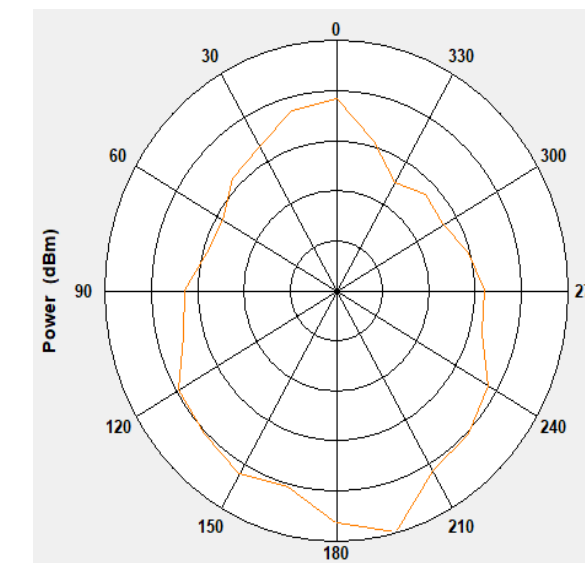

2.4G Antenna Specification

Specifications Summary

ITEM	SPEC.	
Model Name	2.4GHz	
Center Frequency	2402 MHz	4.85dBi
	2442 MHz	5.08 dBi
	2484 MHz	4.83dBi
MAX. GAIN	5.08dBi	

Antenna Photo & Length (mm)

2402MHz

3D

2D (X->Y; X->Z; Y->Z)

2442MHz

3D

2D (X->Y; X->Z; Y->Z)

2484MHz

3D

2D (X->Y; X->Z; Y->Z)

5G Antenna Specification

Specifications Summary

ITEM	SPEC.	
Model Name	5 GHz	
Center Frequency	5150 MHz	3.57 dBi
	5300 MHz	3.13dBi
	5500 MHz	0.73dBi
	5800 MHz	3.09dBi
MAX. GAIN	3.57dBi	

Antenna Photo & Length(mm)

2D (X->Y; X->Z; Y->Z)

5800MHz

3D

2D (X->Y; X->Z; Y->Z)

DECT Antenna Specification

Specifications

Summary

ITEM	SPEC.	
Center Frequency	1880 MHz	4.51dBi
	1900 MHz	5.14dBi
	1920 MHz	5.81dBi
	1930 MHz	5.81dBi
MAX. GAIN	5.81dBi	