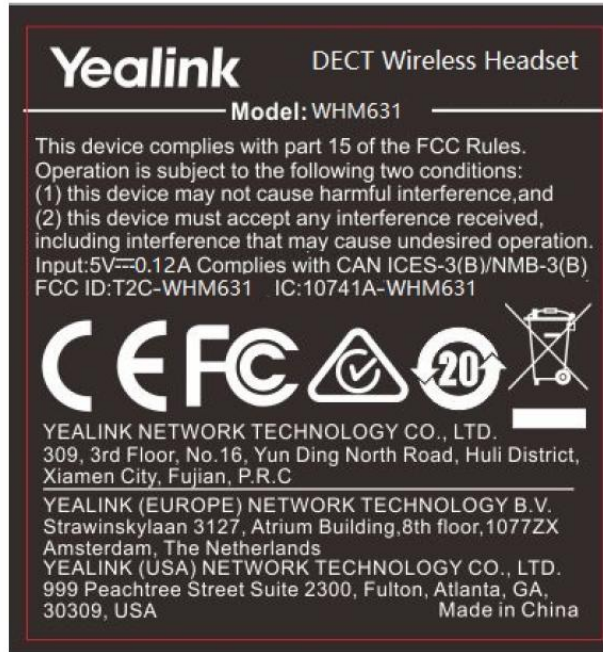

EXHIBIT A - FCC ID LABEL AND LOCATION

FCC ID Label

FCC ID Label Location Information

The label shown shall be permanently affixed at a conspicuous location on the device and be readily visible to the user at the time purchase (Labeling requirements per 2.925)