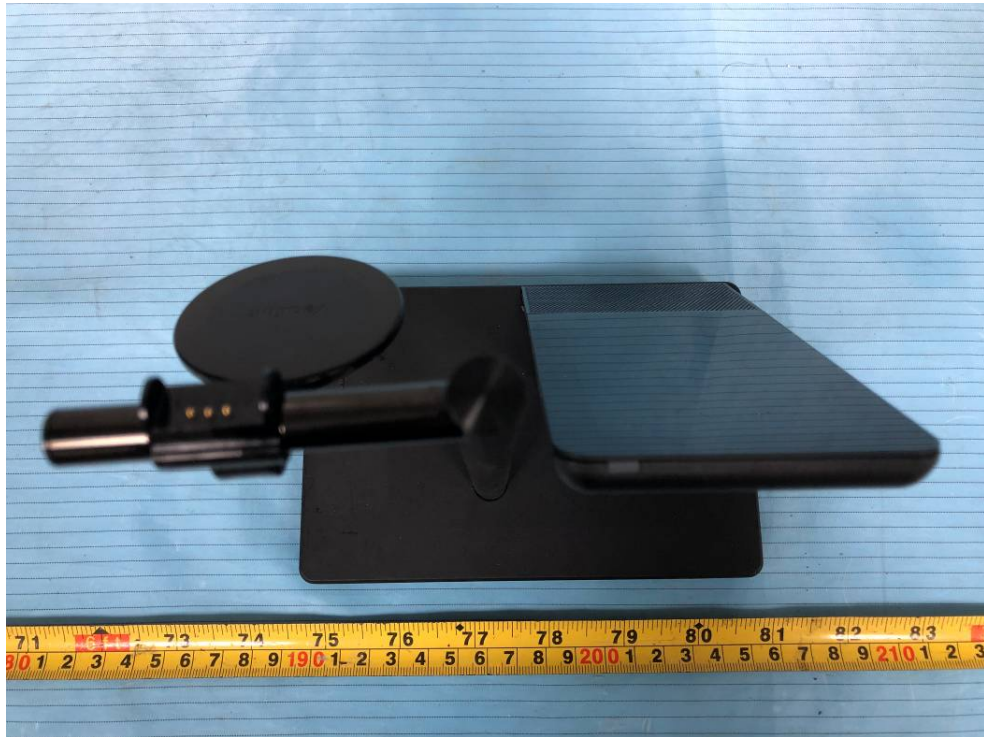

**EXHIBIT B - EUT EXTERNAL PHOTOGRAPHS**

Adapter 1 (Model: YLPS122000B1-US)

Adapter 2 (Model: YLPS122000C1-US)