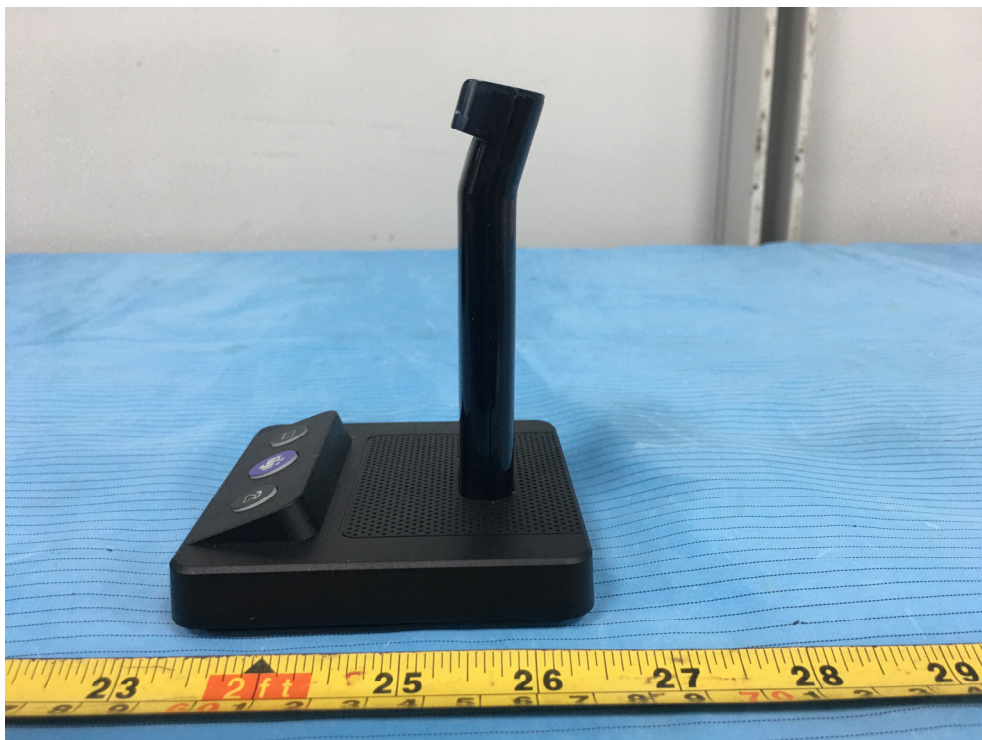

EXHIBIT B - EUT EXTERNAL PHOTOGRAPHS

Adapter 1 (Model: YLPS051200C1-US)

Adapter 2 (Model: YLPS051200B1-US)