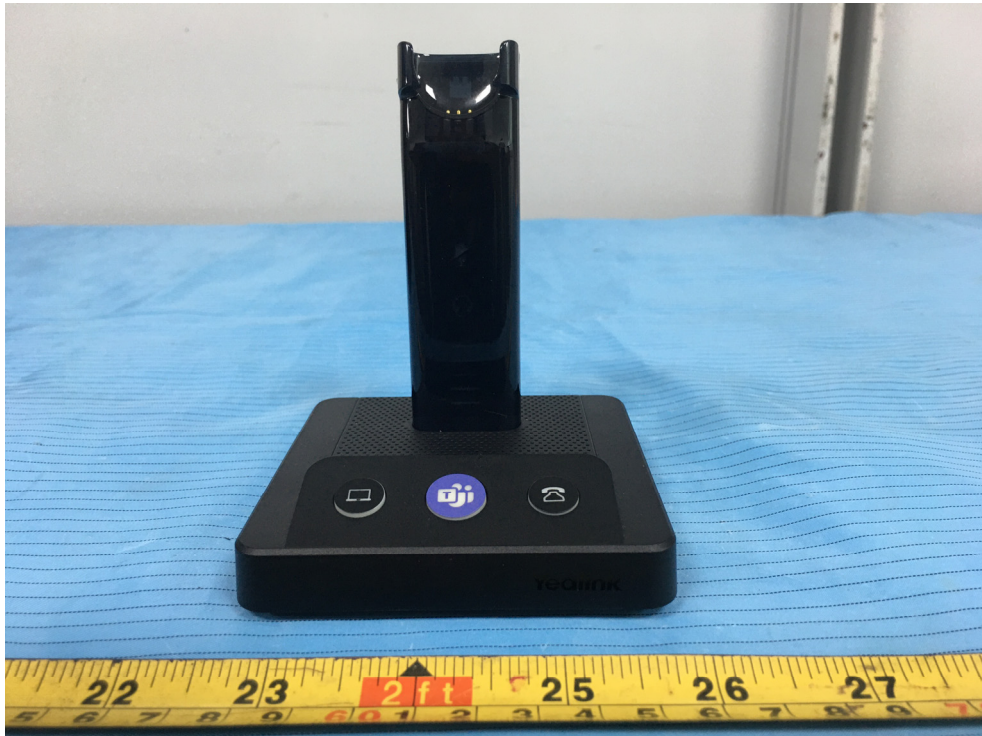

EXHIBIT B - EUT EXTERNAL PHOTOGRAPHS

Adapter 1 (Model: YLPS051200C1-US)

Adapter 2 (Model: YLPS051200B1-US)