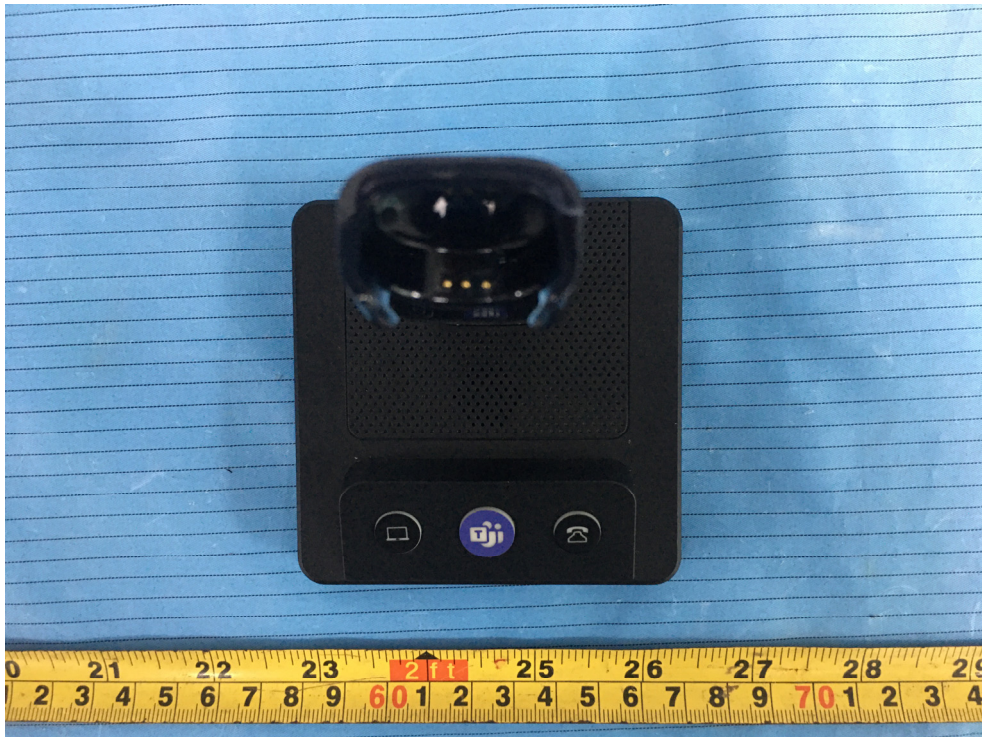

EXHIBIT B - EUT EXTERNAL PHOTOGRAPHS

Adapter 1 (Model: YLPS051200C1-US)

Adapter 2 (Model: YLPS051200B1-US)