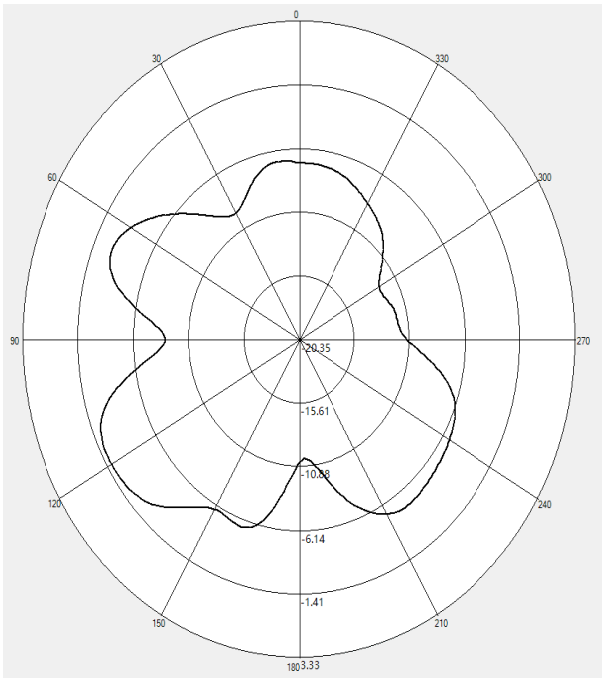

Antenna Specification

Specifications
Summary

ITEM	SPEC.	
Model Name	2.4GHz	
Model number	WHD64HS-B-D	
Center Frequency	2402 MHz	3.33dBi
	2442 MHz	3.35dBi
	2484 MHz	2.86dBi
MAX. GAIN	3.35dBi	
Manufacturer	YEALINK(XIAMEN) NETWORK TECHNOLOGY CO.,LTD. No.666 Hu'an Rd. Huli District Xiamen City, Fujian, P.R. China	

Antenna Photo & Length

Unit: mm

2402MHz

3D

Total

Azimuth: 0
Elevation: 90
Roll: 90

Zoom Scale

2D (X->Y;X->Z;Y->Z)

2442MHz

3D

Total

Azimuth: 0
Elevation: 90
Roll: 90

Zoom Scale

2D (X->Y;X->Z;Y->Z)

2484MHz

3D

Total

Azimuth: 0
Elevation: 90
Roll: 90

Zoom Scale

2D (X->Y;X->Z;Y->Z)