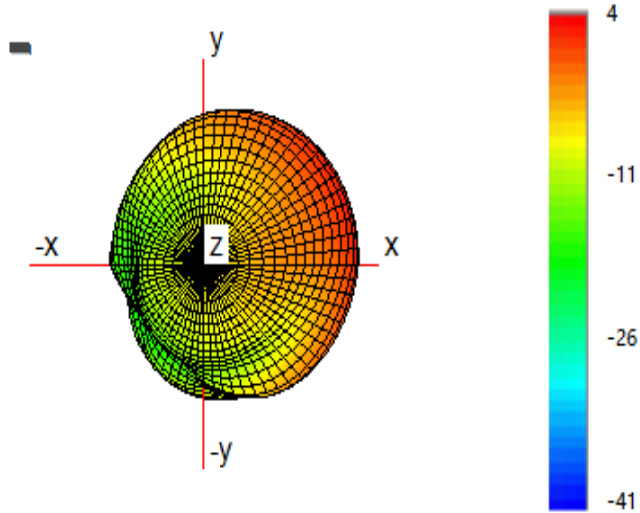

Antenna Photo & Length

Unit: mm

2402MHz

3D

Total

Azimuth: 0
Elevation: 90
Roll: 90

Zoom Scale

2D (X->Y;X->Z;Y->Z)

2442MHz

3D

Total

Azimuth: 0
Elevation: 90
Roll: 90

Zoom Scale

2D (X->Y;X->Z;Y->Z)

2484MHz

3D

Total

Azimuth: 0
Elevation: 90
Roll: 90

Zoom Scale

2D (X->Y;X->Z;Y->Z)