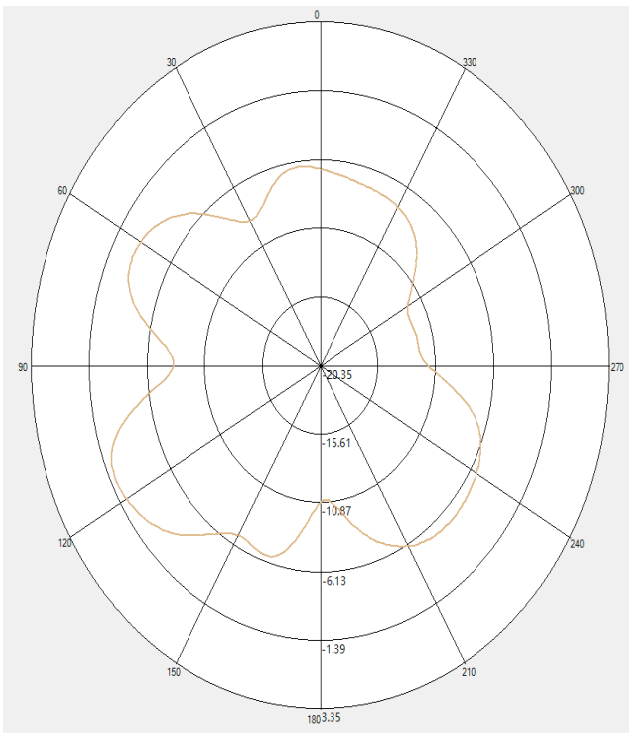

Antenna Photo & Length

Unit: mm

2402MHz

3D

Total

Azimuth: 0
Elevation: 90
Roll: 90

Zoom Scale

2D (X->Y;X->Z;Y->Z)

2442MHz

3D

Total

Azimuth: 0
Elevation: 90
Roll: 90

Zoom Scale

2D (X->Y;X->Z;Y->Z)

2484MHz

3D

Total

Azimuth: 0
Elevation: 90
Roll: 90

Zoom Scale

2D (X->Y;X->Z;Y->Z)