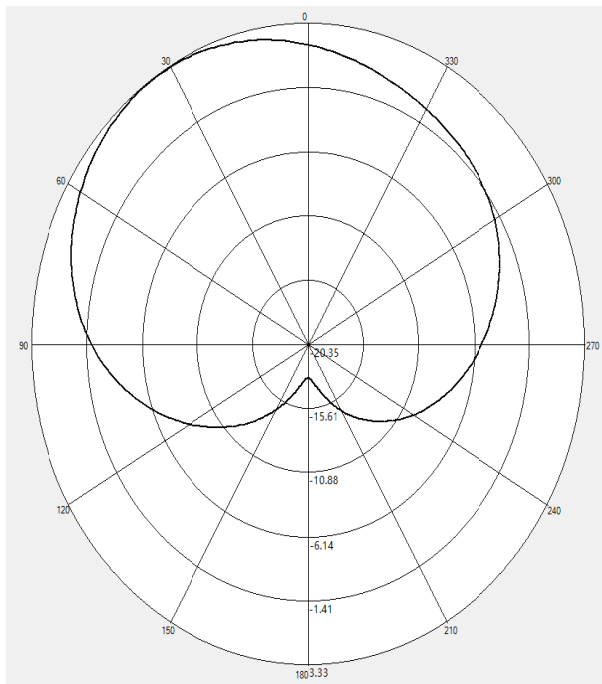

Antenna Specification

Specifications
Summary

ITEM	SPEC.	
Model Name	2.4GHz	
Model number	WHD64HS-B-D	
Center Frequency	2402 MHz	3.33dBi
	2442 MHz	3.35dBi
	2484 MHz	2.86dBi
MAX. GAIN	3.35dBi	
Manufacturer	YEALINK(XIAMEN) NETWORK TECHNOLOGY CO.,LTD. No.666 Hu'an Rd. Huli District Xiamen City, Fujian, P.R. China	

Antenna Photo & Length

Unit: mm

2402MHz

3D

Total

Azimuth: 0
Elevation: 90
Roll: 90

Zoom Scale

2D (X->Y;X->Z;Y->Z)

2442MHz

3D

Total

Azimuth: 0
Elevation: 90
Roll: 90

Zoom Scale

2D (X->Y;X->Z;Y->Z)

2484MHz

3D

Total

Azimuth: 0
Elevation: 90
Roll: 90

Zoom Scale

2D (X->Y;X->Z;Y->Z)