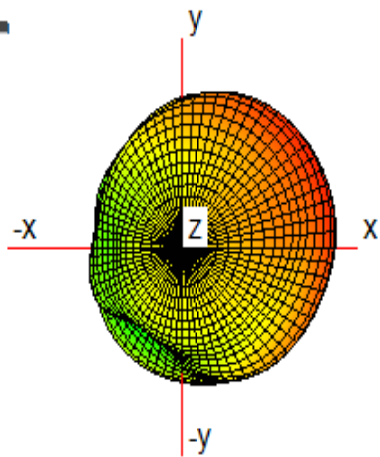

Antenna Photo & Length

Unit: mm

2402MHz

3D

Total

Azimuth: 0
Elevation: 90
Roll: 90

Zoom Scale

2D (X->Y;X->Z;Y->Z)

2442MHz

3D

Total

Azimuth: 0
Elevation: 90
Roll: 90

Zoom Scale

2D (X->Y;X->Z;Y->Z)

2484MHz

3D

Total

Azimuth: 0
Elevation: 90
Roll: 90

Zoom Scale

2D (X->Y;X->Z;Y->Z)