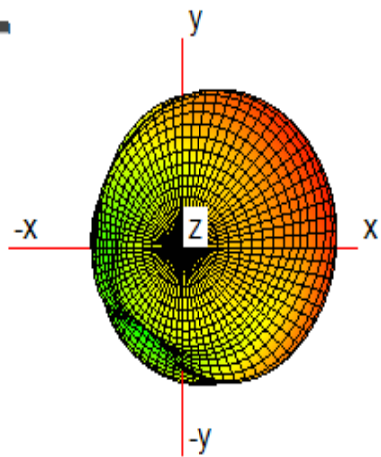

Antenna Photo & Length

Unit: mm

2402MHz

3D

Total

Azimuth: 0
Elevation: 90
Roll: 90

Zoom Scale

2D (X->Y;X->Z;Y->Z)

2442MHz

3D

Total

Azimuth: 0
Elevation: 90
Roll: 90

Zoom Scale

2D (X->Y;X->Z;Y->Z)

2484MHz

3D

Total

Azimuth: 0
Elevation: 90
Roll: 90

Zoom Scale

2D (X->Y;X->Z;Y->Z)