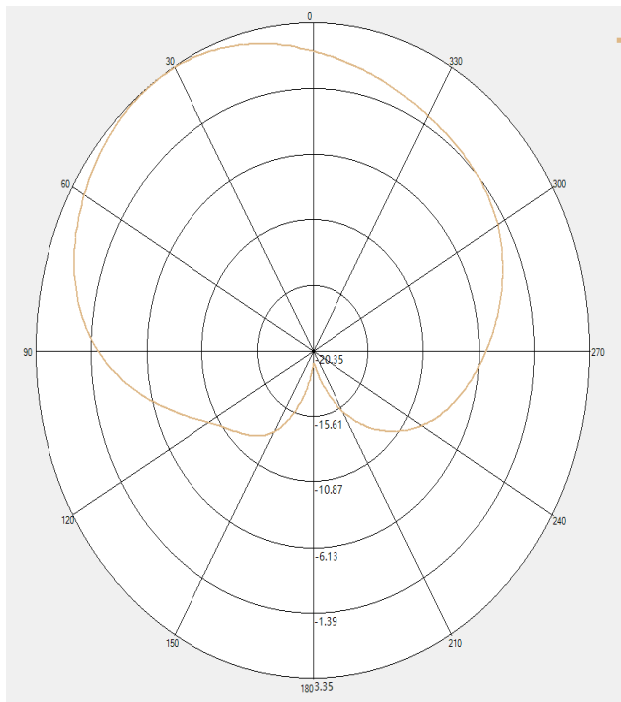

Antenna Photo & Length

Unit: mm

2402MHz

3D

Total

Azimuth: 0
Elevation: 90
Roll: 90

Zoom Scale

2D (X->Y;X->Z;Y->Z)

2442MHz

3D

Total

Azimuth: 0
Elevation: 90
Roll: 90

Zoom Scale

2D (X->Y;X->Z;Y->Z)

2484MHz

3D

Total

Azimuth: 0
Elevation: 90
Roll: 90

Zoom Scale

2D (X->Y;X->Z;Y->Z)