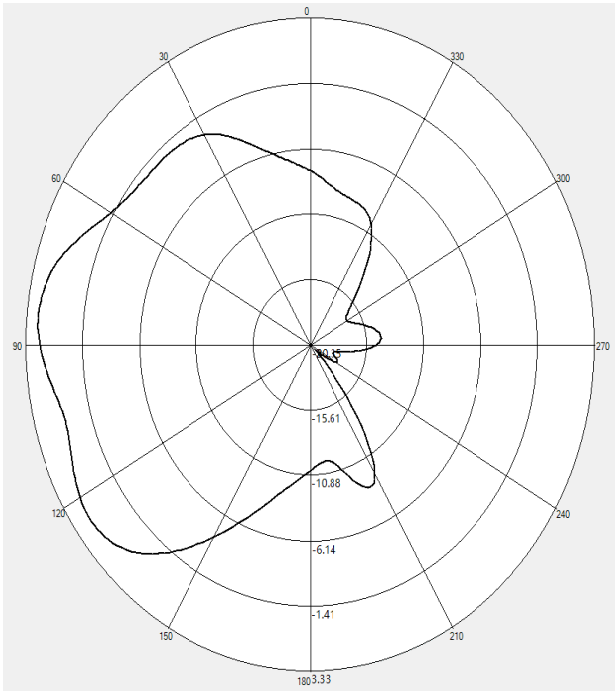

Antenna Specification

Specifications
Summary

ITEM	SPEC.	
Model Name	2.4GHz	
Model number	WHD64HS-B-D	
Center Frequency	2402 MHz	3.33dBi
	2442 MHz	3.35dBi
	2484 MHz	2.86dBi
MAX. GAIN	3.35dBi	
Manufacturer	YEALINK(XIAMEN) NETWORK TECHNOLOGY CO.,LTD. No.666 Hu'an Rd. Huli District Xiamen City, Fujian, P.R. China	

Antenna Photo & Length

Unit: mm

2402MHz

3D

Total

Azimuth: 0
Elevation: 90
Roll: 90

Zoom Scale

2D (X->Y;X->Z;Y->Z)

2442MHz

3D

Total

Azimuth: 0
Elevation: 90
Roll: 90

Zoom Scale

2D (X->Y;X->Z;Y->Z)

2484MHz

3D

Total

Azimuth: 0
Elevation: 90
Roll: 90

Zoom Scale

2D (X->Y;X->Z;Y->Z)