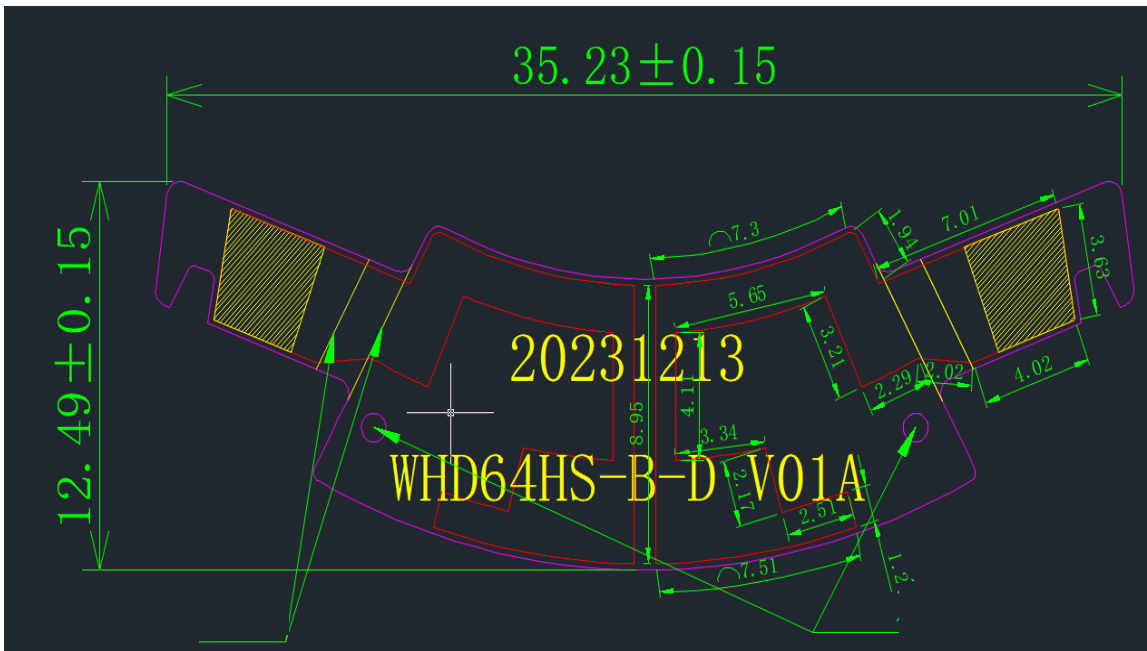

Antenna Specification

Specifications
Summary

ITEM	SPEC.	
Model Name	2.4GHz	
Model number	WHD64HS-B-D	
Center Frequency	2402 MHz	3.33dBi
	2442 MHz	3.35dBi
	2484 MHz	2.86dBi
MAX. GAIN	3.35dBi	
Manufacturer	YEALINK(XIAMEN) NETWORK TECHNOLOGY CO.,LTD. No.666 Hu'an Rd. Huli District Xiamen City, Fujian, P.R. China	

Antenna Photo & Length

Unit: mm

2402MHz

3D

Total

Azimuth: 0
Elevation: 90
Roll: 90

Zoom Scale

2D (X->Y;X->Z;Y->Z)

2442MHz

3D

Total

Azimuth: 0
Elevation: 90
Roll: 90

Zoom Scale

2D (X->Y;X->Z;Y->Z)

2484MHz

3D

Total

Azimuth: 0
Elevation: 90
Roll: 90

Zoom Scale

2D (X->Y;X->Z;Y->Z)