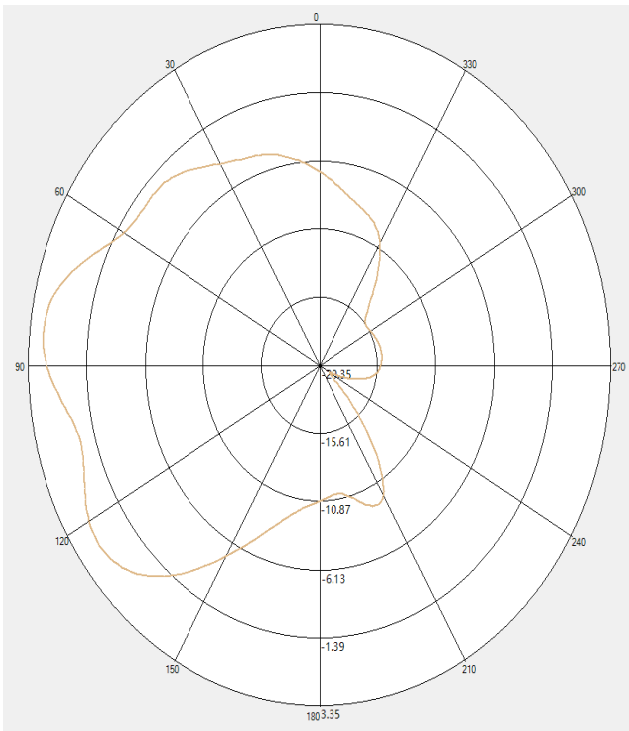

Antenna Photo & Length

Unit: mm

2402MHz

3D

Total

Azimuth: 0
Elevation: 90
Roll: 90

Zoom Scale

2D (X->Y;X->Z;Y->Z)

2442MHz

3D

Total

Azimuth: 0
Elevation: 90
Roll: 90

Zoom Scale

2D (X->Y;X->Z;Y->Z)

2484MHz

3D

Total

Azimuth: 0
Elevation: 90
Roll: 90

Zoom Scale

2D (X->Y;X->Z;Y->Z)