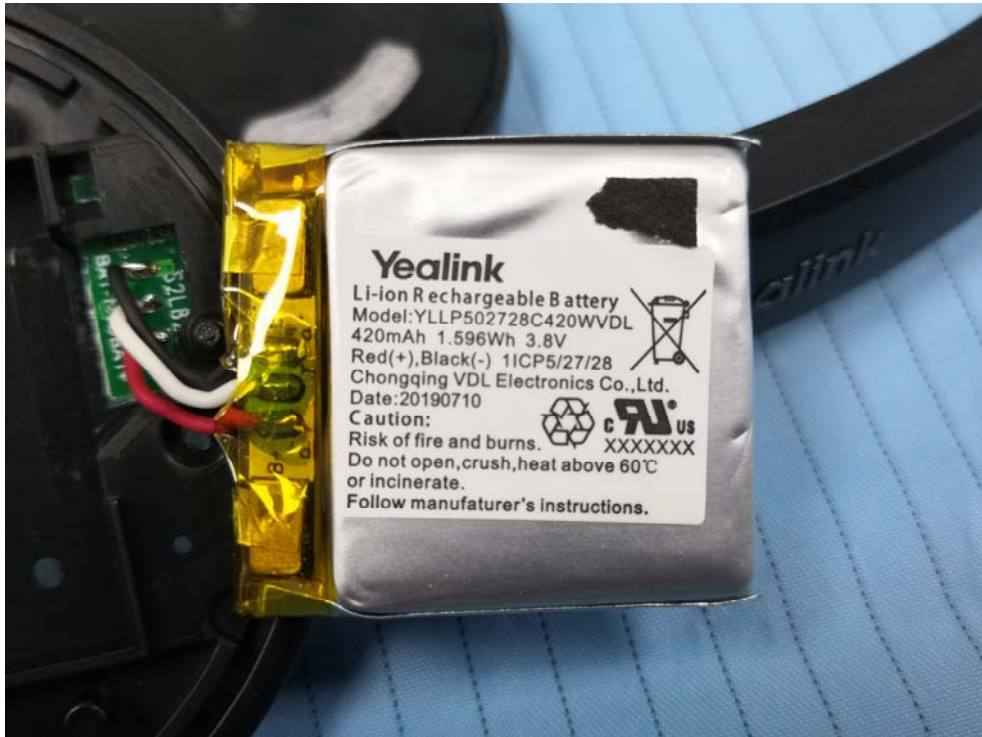

EXHIBIT C - EUT INTERNAL PHOTOGRAPHS

Model: WHD622

Model: WHM621