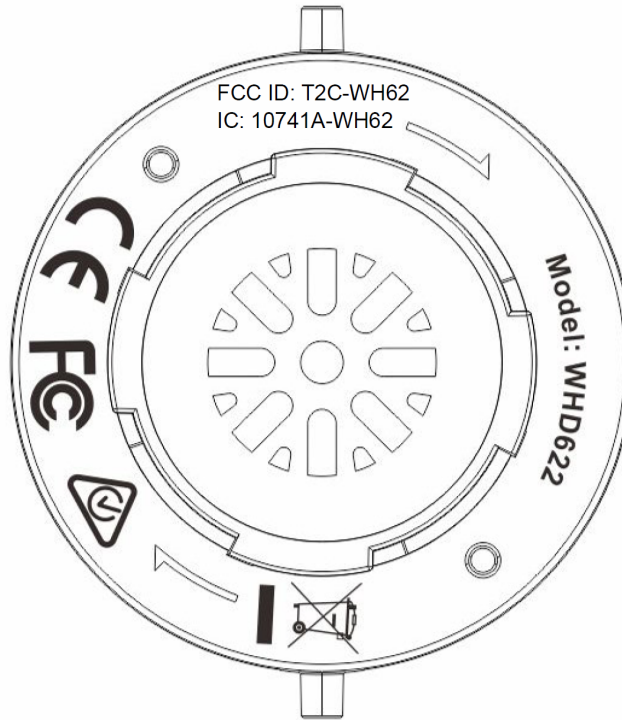

EXHIBIT A - FCC ID LABEL AND LOCATION

Model: WHD622

FCC ID Label

FCC ID Label Location Information

Label Location

The label shown shall be permanently affixed at a conspicuous location on the device and be readily visible to the user at the time purchase (Labeling requirements per 2.925)

Model: WHM621

FCC ID Label

FCC ID Label Location Information

Label Location

The label shown shall be permanently affixed at a conspicuous location on the device and be readily visible to the user at the time purchase (Labeling requirements per 2.925)