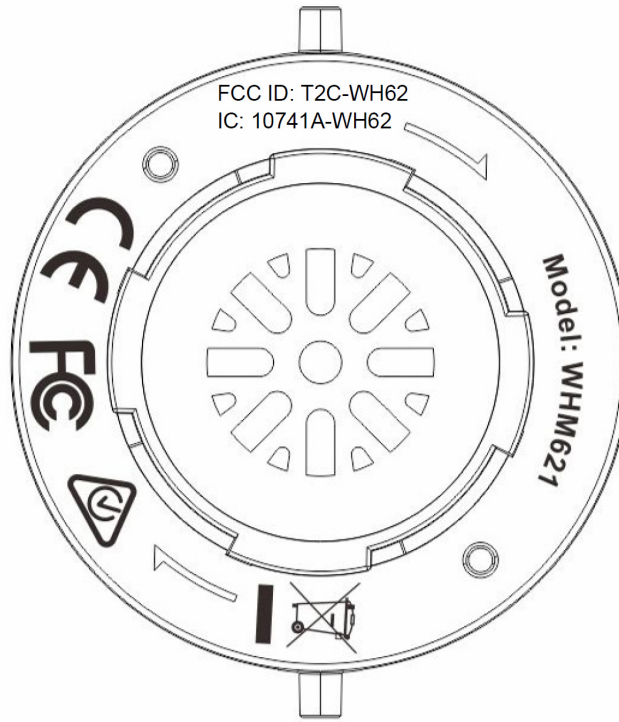

EXHIBIT A - FCC ID LABEL AND LOCATION

Model: WHD622

FCC ID Label

FCC ID Label Location Information

Label Location

The label shown shall be permanently affixed at a conspicuous location on the device and be readily visible to the user at the time purchase (Labeling requirements per 2.925)

Model: WHM621

FCC ID Label

FCC ID Label Location Information

Label Location

The label shown shall be permanently affixed at a conspicuous location on the device and be readily visible to the user at the time purchase (Labeling requirements per 2.925)