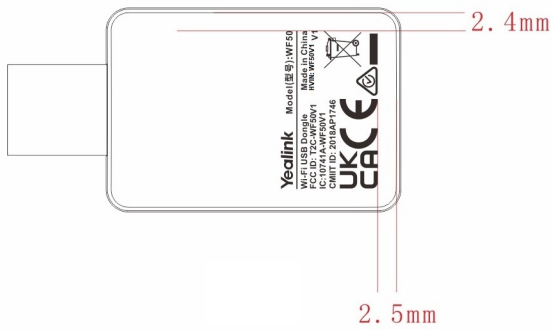

**Yealink**  
WF50

**Yealink** Model(型号):WF50  
WiFi USB Dongle Made in China  
FCC ID: T2C-WF50V1 Ivin: WF50V1 v1  
IC:16741A-WF50V1  
CMIIT ID: 2018AP1746  
UKCA CE