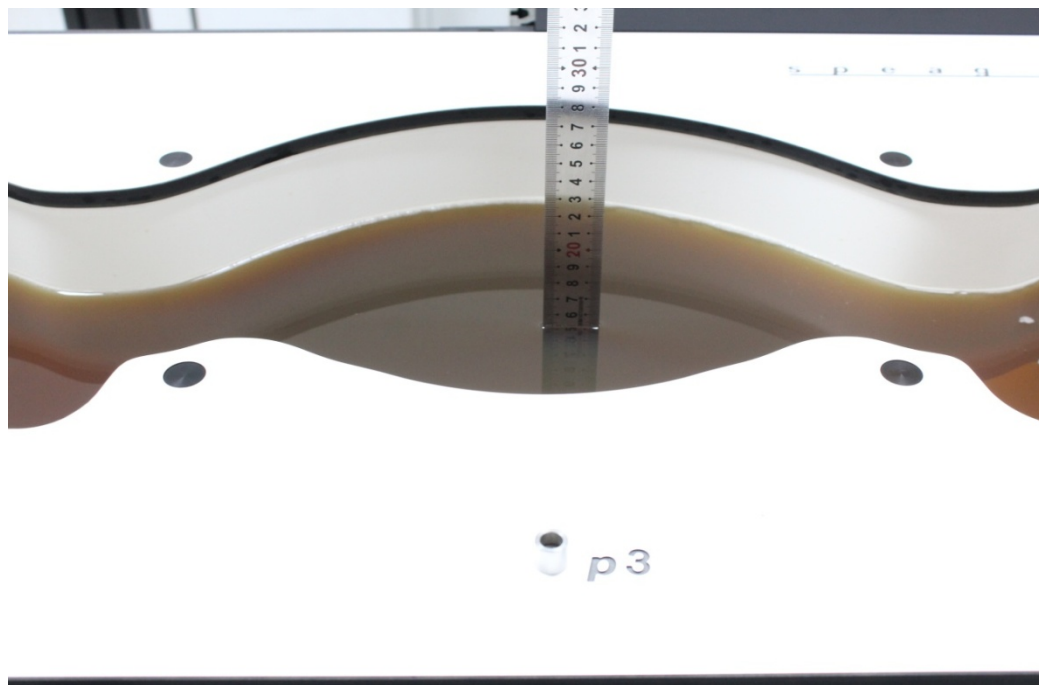

APPENDIX B EUT TEST POSITION PHOTOS

Liquid depth $\geq 15\text{cm}$

Phantom: SAM-Twin V8.0 P1aP2a; Type: QD 000 P41 AA ; Serial: 1962

Head Left Cheek Setup Photo

Head Left Tilt Setup Photo

Head Right Cheek Setup Photo

Head Right Tilt Setup Photo