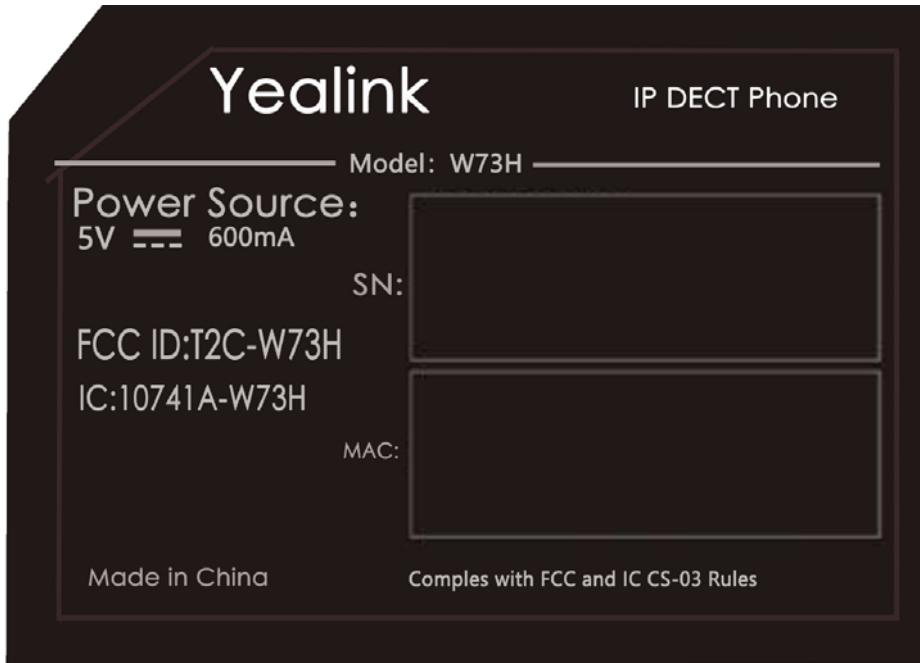

## EXHIBIT A - FCC ID LABEL AND LOCATION

### FCC ID Label

### FCC ID Label Location Information

The label shown shall be permanently affixed at a conspicuous location on the device and be readily visible to the user at the time purchase (Labeling requirements per 2.925)