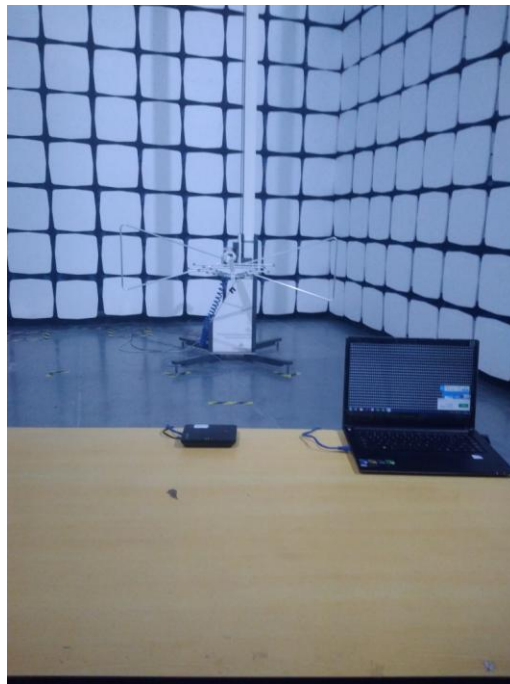

Test Setup Photos T2C-W60B PUB
FP Conducted Emission test view

Test Setup Photos T2C-W60B PUB

FP - Radiated Emission test view (Frequency from 30MHz to 1GHz)

FP - Radiated Emission test view (Frequency above 1GHz)