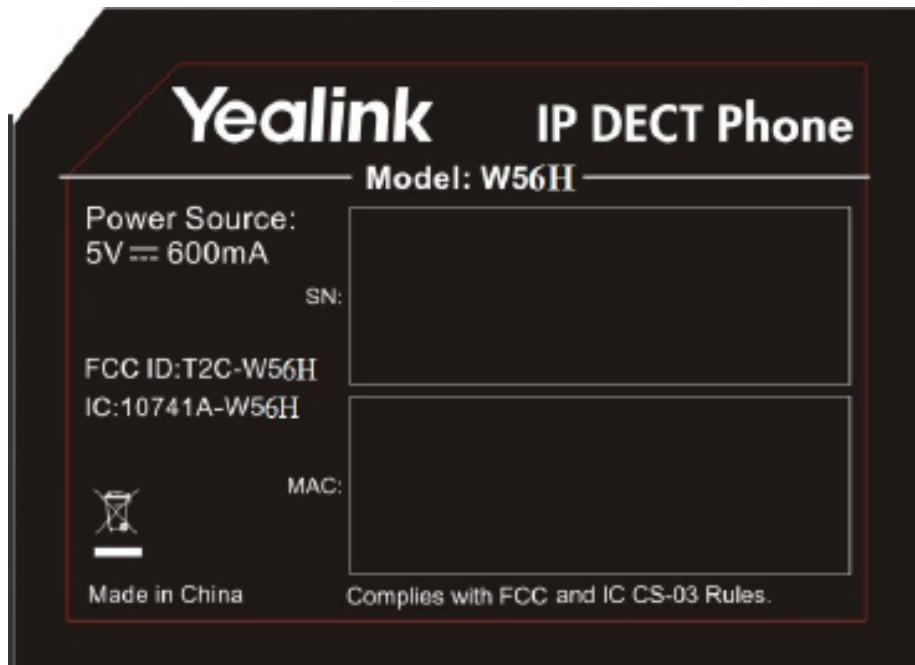

EXHIBIT A - FCC ID LABELING AND LOCATION

FCC ID Label

FCC ID Label Location

The label shown shall be permanently affixed at a conspicuous location on the device and be readily visible to the user at the time purchase (Labeling requirements per 2.925)