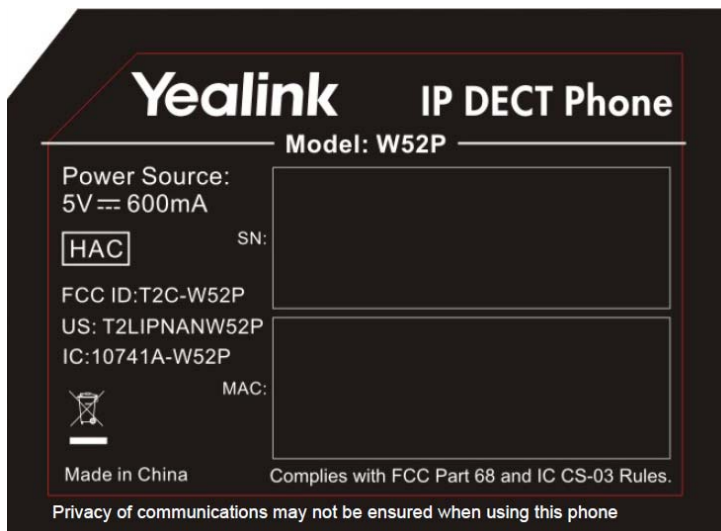

EXHIBIT A - FCC ID LABELING AND LOCATION

FCC ID Label

FCC ID Label Location

The label shown shall be permanently affixed at a conspicuous location on the device and be readily visible to the user at the time purchase (Labeling requirements per 2.925)