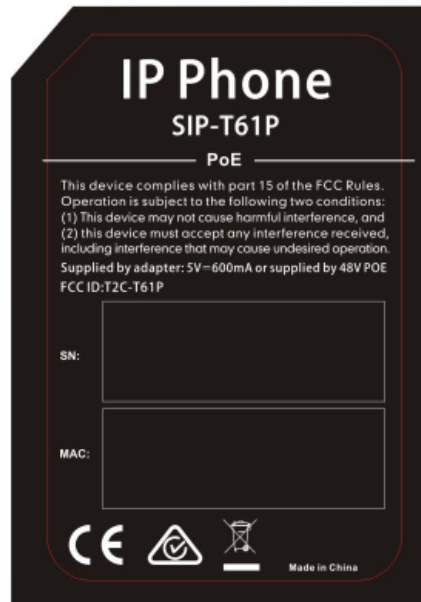

EXHIBIT A - FCC ID LABELING AND LOCATION

FCC ID Label

FCC ID Label Location

The label shown shall be permanently affixed at a conspicuous location on the device and be readily visible to the user at the time purchase (Labeling requirements per 2.925)