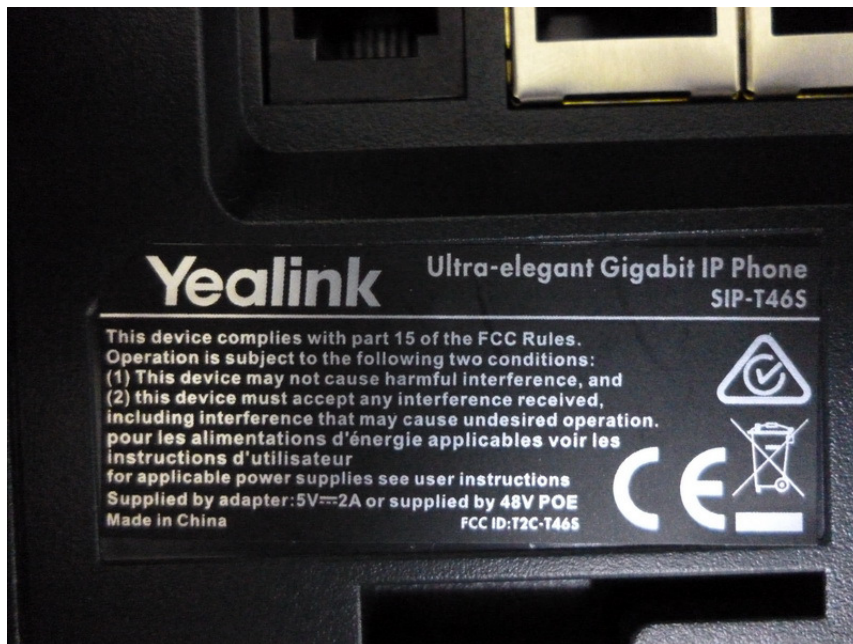

Exhibit B–EUT Photographs

External Photographs (Yealink / SIP-T46S)

All View of EUT

Front View of EUT

(Yealink / SIP-T46S)

Rear View of EUT

I/O Port

(Yealink / SIP-T46S)

Label of EUT

Front View of Adapter 1

(Yealink / SIP-T46S)

Rear View of Adapter 1

Label of Adapter 1

(Yealink / SIP-T46S)

Front View of Adapter 2

Rear View of Adapter 2