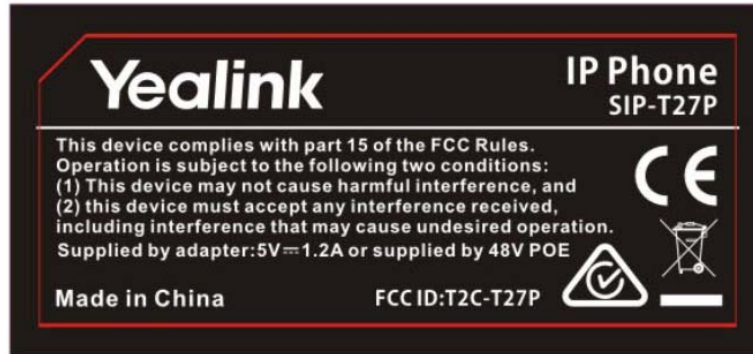

EXHIBIT A - FCC ID LABEL AND LOCATION

FCC ID Label

FCC ID Label Location Information

The label shown shall be permanently affixed at a conspicuous location on the device and be readily visible to the user at the time purchase (Labeling requirements per 2.925)