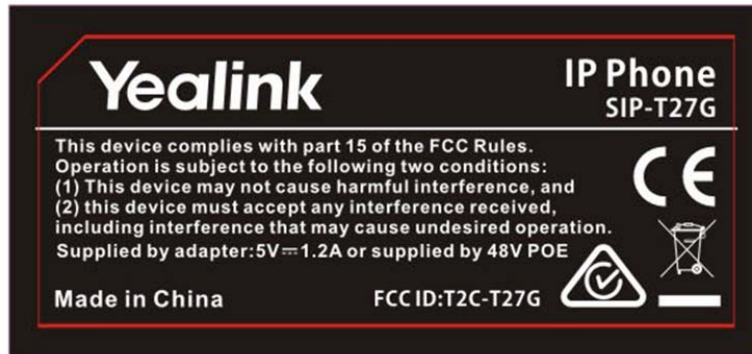

EXHIBIT A - FCC ID LABELING AND LOCATION

FCC ID Label

FCC ID Label Location

The label shown shall be permanently affixed at a conspicuous location on the device and be readily visible to the user at the time purchase (Labeling requirements per 2.925)