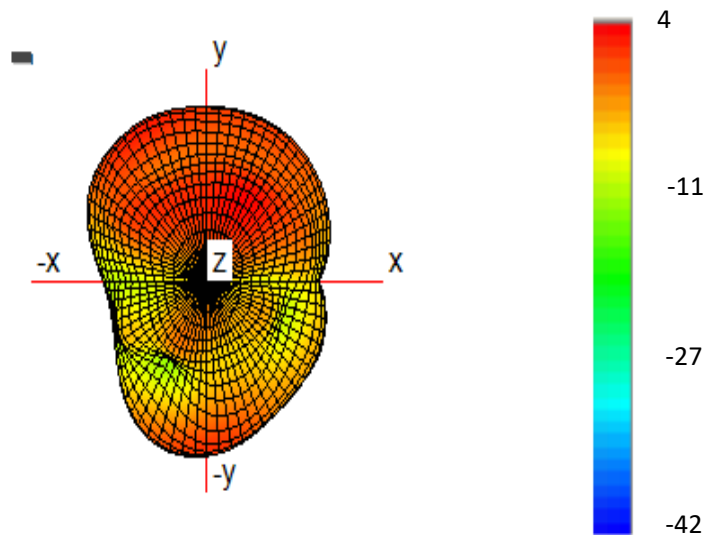

2402MHz

Total

Azimuth: 0
Elevation: 90
Roll: 90

Zoom Scale

2442MHz

Total

Azimuth: 0
Elevation: 90
Roll: 90

Zoom Scale

2484MHz

Total

Azimuth: 0
Elevation: 90
Roll: 90

Zoom Scale