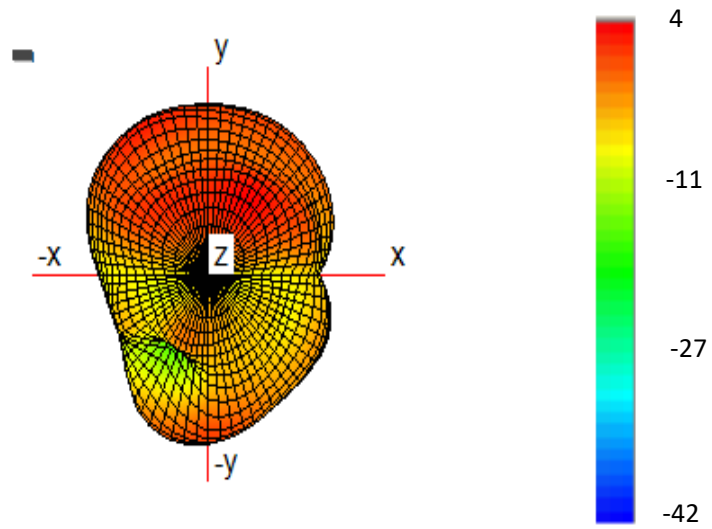

2402MHz

Total

Azimuth: 0
Elevation: 90
Roll: 90

Zoom Scale

2442MHz

Total

Azimuth: 0
Elevation: 90
Roll: 90

Zoom Scale

2484MHz

Total

Azimuth: 0
Elevation: 90
Roll: 90

Zoom Scale