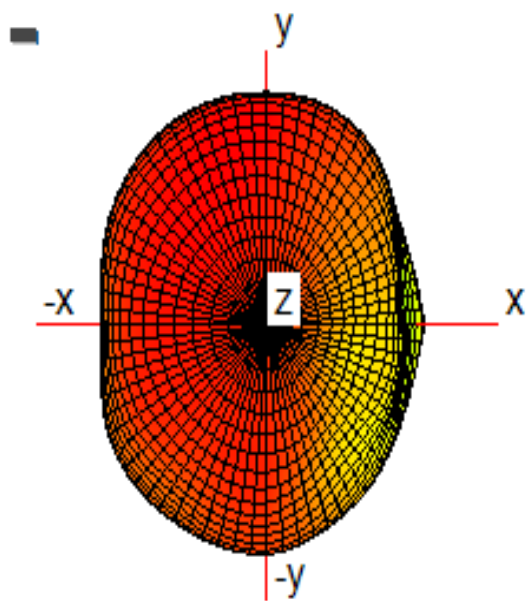

Antenna Specification

YEALINK(XIAMEN) NETWORK TECHNOLOGY CO.,LTD.

No.666 Hu'an Rd. Huli District Xiamen City, Fujian, P.R. China

Model: RoomPanel Plus-WIFA

Specifications Summary

ITEM	SPEC.	
Model Name	2.4GHz	
Center Frequency	2402 MHz	1.83 dBi
	2442 MHz	2.07 dBi
	2484 MHz	2.39dBi
MAX. GAIN	2.39 dBi	

ITEM	SPEC.	
Model Name	5GHz	
Center Frequency	5180 MHz	1.77 dBi
	5240 MHz	1.52 dBi
	5745 MHz	1.97 dBi
	5825 MHz	1.37 dBi
MAX. GAIN	1.97 dBi	

Antenna Photo

2402MHz

2442MHz

2484MHz

5180MHz

5240MHz

5745MHz