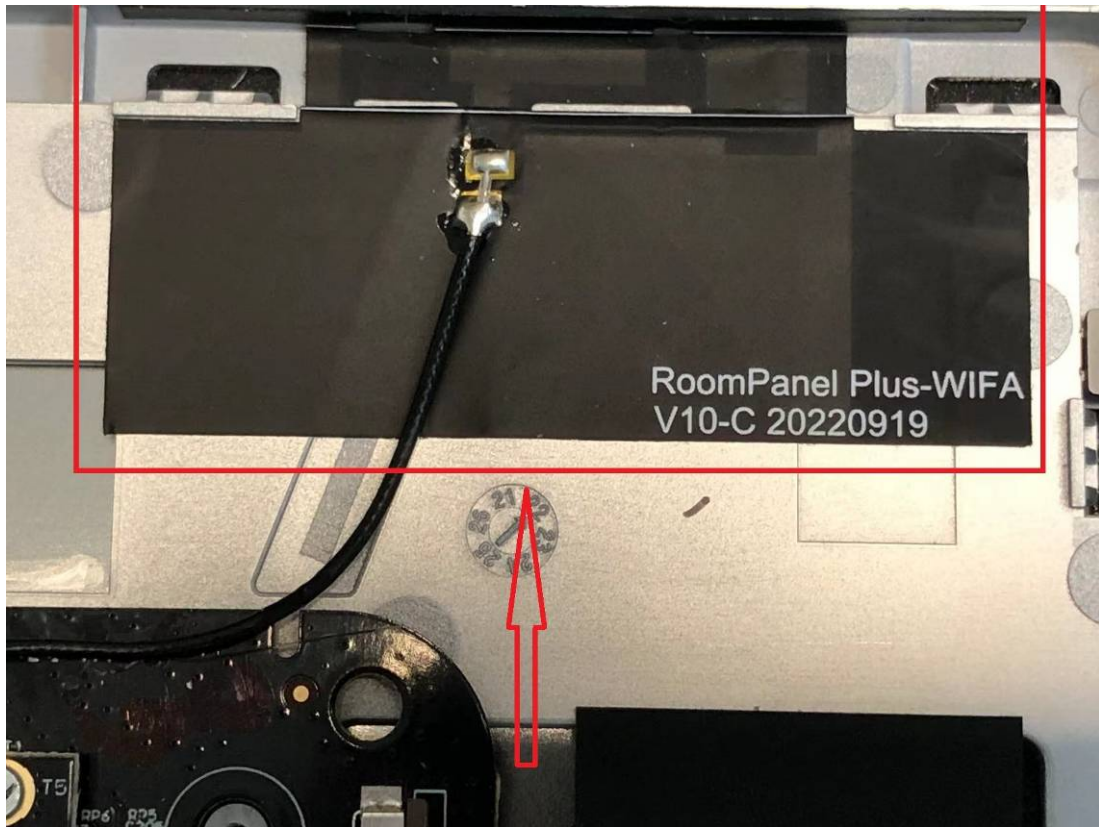

Antenna Photo