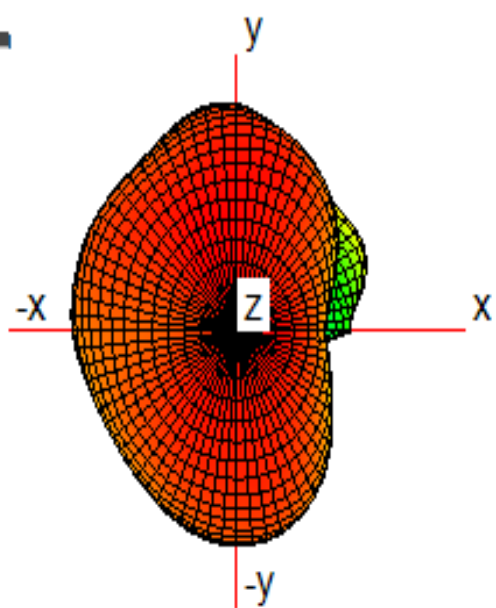

ITEM	SPEC.	
Model Name	5GHz	
Center Frequency	5180 MHz	1.77 dBi
	5240 MHz	1.52 dBi
	5745 MHz	1.97 dBi
	5825 MHz	1.37 dBi
MAX. GAIN	1.97 dBi	

Antenna Photo

2402MHz

2442MHz

2484MHz

5180MHz

5240MHz

5745MHz