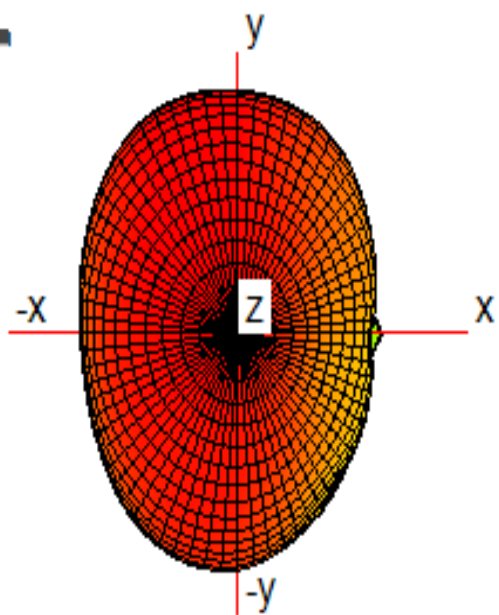

ITEM	SPEC.	
Model Name	5GHz	
Center Frequency	5180 MHz	1.77 dBi
	5240 MHz	1.52 dBi
	5745 MHz	1.97 dBi
	5825 MHz	1.37 dBi
MAX. GAIN	1.97 dBi	

Antenna Photo

2402MHz

2442MHz

2484MHz

5180MHz

5240MHz

5745MHz