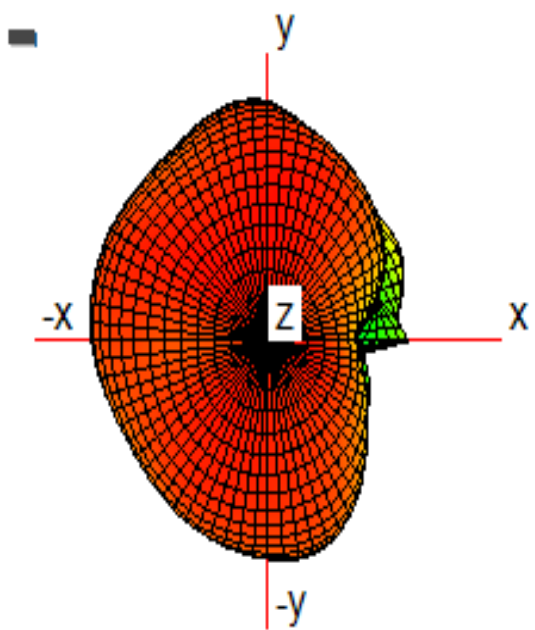

ITEM	SPEC.	
Model Name	5GHz	
Center Frequency	5180 MHz	1.77 dBi
	5240 MHz	1.52 dBi
	5745 MHz	1.97 dBi
	5825 MHz	1.37 dBi
MAX. GAIN	1.97 dBi	

Antenna Photo

2402MHz

2442MHz

2484MHz

5180MHz

5240MHz

5745MHz