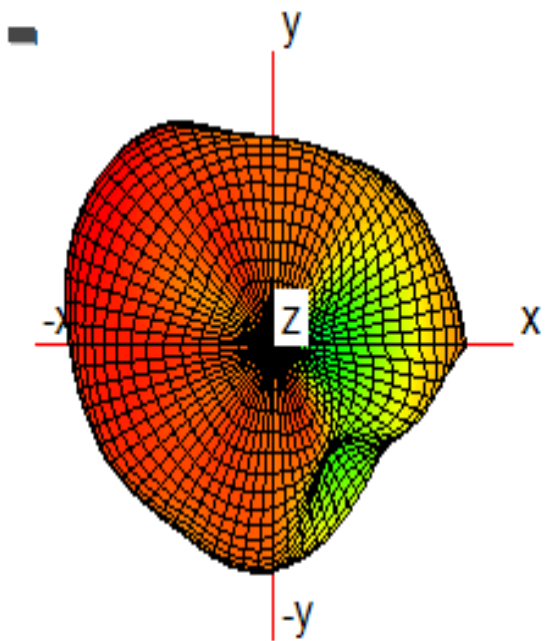

ITEM	SPEC.	
Model Name	5GHz	
Center Frequency	5180 MHz	1.77 dBi
	5240 MHz	1.52 dBi
	5745 MHz	1.97 dBi
	5825 MHz	1.37 dBi
MAX. GAIN	1.97 dBi	

Antenna Photo

2402MHz

2442MHz

2484MHz

5180MHz

5240MHz

5745MHz