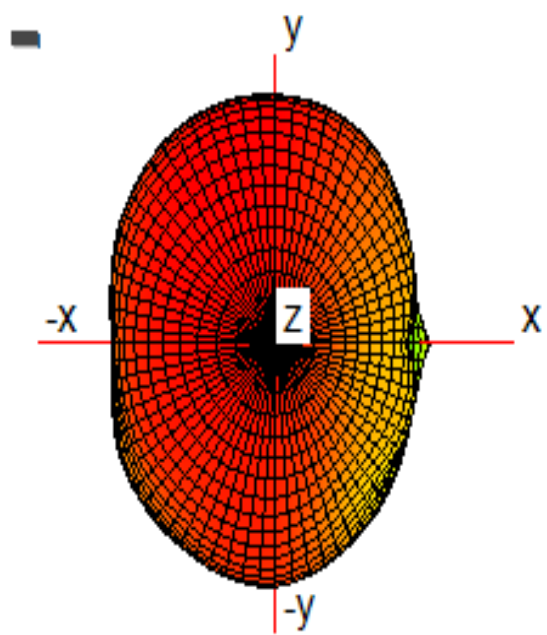

ITEM	SPEC.	
Model Name	5GHz	
Center Frequency	5180 MHz	1.77 dBi
	5240 MHz	1.52 dBi
	5745 MHz	1.97 dBi
	5825 MHz	1.37 dBi
MAX. GAIN	1.97 dBi	

Antenna Photo

2402MHz

2442MHz

2484MHz

5180MHz

5240MHz

5745MHz