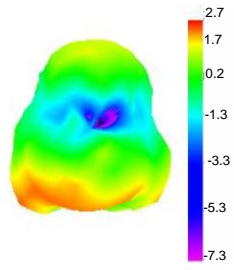

Antenna Specification

Specifications Summary

ITEM	SPEC.	
Model Name	5 GHz	
Center Frequency	5150 MHz	0.7 dBi
	5300 MHz	1.9dBi
	5500 MHz	3.0dBi
	5800 MHz	2.8dBi
MAX. GAIN	3.0dBi	

Antenna Photo & Length

5150MHz

3D

5300MHz

3D

5500MHz

3D

5800MHz

3D