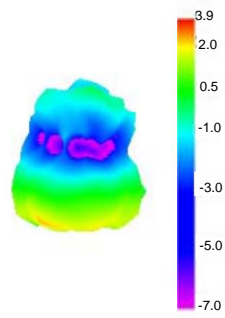

Antenna Specification

Specifications Summary

ITEM	SPEC.	
Model Name	5 GHz	
Center Frequency	5150 MHz	0.7 dBi
	5300 MHz	1.9dBi
	5500 MHz	3.0dBi
	5800 MHz	2.8dBi
MAX. GAIN	3.0dBi	

Antenna Photo & Length

5150MHz

3D

5300MHz

3D

5500MHz

3D

5800MHz

3D