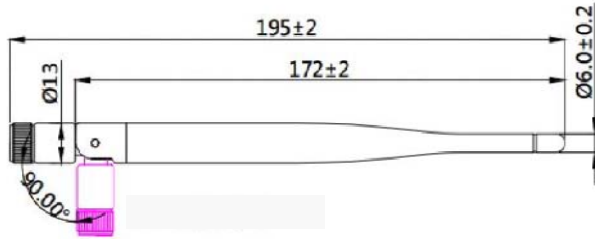

Antenna Specification

Specifications Summary

ITEM	SPEC.	
Model Name	5 GHz	
Center Frequency	5150 MHz	0.7 dBi
	5300 MHz	1.9dBi
	5500 MHz	3.0dBi
	5800 MHz	2.8dBi
MAX. GAIN	3.0dBi	

Antenna Photo & Length

5150MHz