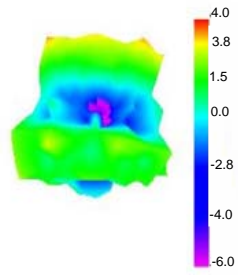

Antenna Specification

Specifications Summary

ITEM	SPEC.	
Model Name	5 GHz	
Center Frequency	5150 MHz	0.7 dBi
	5300 MHz	1.9dBi
	5500 MHz	3.0dBi
	5800 MHz	2.8dBi
MAX. GAIN	3.0dBi	

Antenna Photo & Length

5150MHz

3D

5300MHz

3D

5500MHz

3D

5800MHz

3D