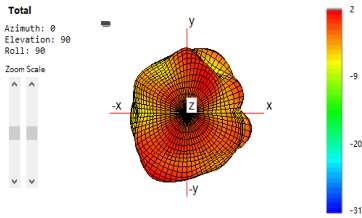

3D Antenna Pattern Plot

2442MHz

3D Antenna Pattern Plot

2484MHz

3D Antenna Pattern Plot

Antenna Specification

Specifications

Summary

ITEM	SPEC.	
Model Name	M500ANT0	
Model Name	5 GHz	
Center Frequency	5150 MHz	2.47dBi
	5300 MHz	2.36dBi
	5500 MHz	1.30dBi
	5800 MHz	1.59dBi
MAX. GAIN	2.47dBi	

Antenna Photo & Length

5150MHz

3DAntenna Pattern Plot