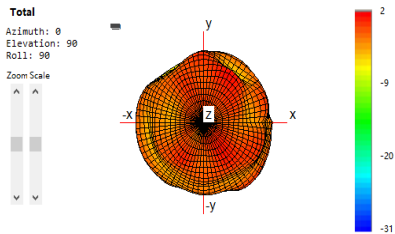

ITEM	SPEC.	
Model Name	M500ANT0	
Model Name	5 GHz	
Center Frequency	5150 MHz	2.47dBi
	5300 MHz	2.36dBi
	5500 MHz	1.30dBi
	5800 MHz	1.59dBi
MAX. GAIN	2.47dBi	

Antenna Photo & Length

5150MHz

3DAntenna Pattern Plot

5300MHz

3D Antenna Pattern Plot

5500MHz

3D Antenna Pattern Plot

5800MHz