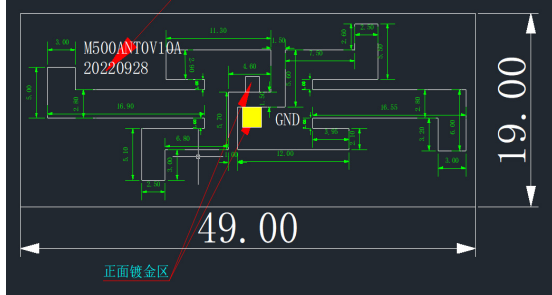

Antenna Specification

Specifications

Summary

ITEM	SPEC.	
Model Name	M500ANT0	
	2.4GHz	
Center Frequency	2402 MHz	4.05dBi
	2442 MHz	4.20 dBi
	2484 MHz	4.61dBi
MAX. GAIN	4.61dBi	

Antenna Photo & Length

2402MHz

3D Antenna Pattern Plot

2442MHz

3D Antenna Pattern Plot

2484MHz

3D Antenna Pattern Plot

Antenna Specification

Specifications

Summary

ITEM	SPEC.	
Model Name	M500ANT0	
Model Name	5 GHz	
Center Frequency	5150 MHz	2.47dBi
	5300 MHz	2.36dBi
	5500 MHz	1.30dBi
	5800 MHz	1.59dBi
MAX. GAIN	2.47dBi	

Antenna Photo & Length

5150MHz

3DAntenna Pattern Plot

5300MHz

3D Antenna Pattern Plot

5500MHz

3D Antenna Pattern Plot

5800MHz