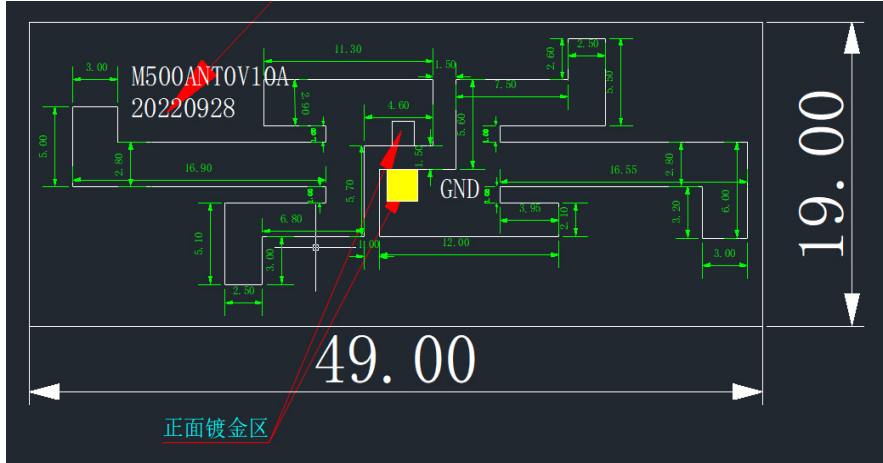

Antenna Specification

Specifications

Summary

ITEM	SPEC.	
Model Name	M500ANT0	
	2.4GHz	
Center Frequency	2402 MHz	4.05dBi
	2442 MHz	4.20 dBi
	2484 MHz	4.61dBi
MAX. GAIN	4.61dBi	

Antenna Photo & Length

2402MHz

3D Antenna Pattern Plot

2442MHz

3D Antenna Pattern Plot

2484MHz

3D Antenna Pattern Plot

Antenna Specification

Specifications

Summary

ITEM	SPEC.	
Model Name	M500ANT0	
Model Name	5 GHz	
Center Frequency	5150 MHz	2.47dBi
	5300 MHz	2.36dBi
	5500 MHz	1.30dBi
	5800 MHz	1.59dBi
MAX. GAIN	2.47dBi	

Antenna Photo & Length

5150MHz

3DAntenna Pattern Plot

5300MHz

3D Antenna Pattern Plot

5500MHz

3D Antenna Pattern Plot

5800MHz