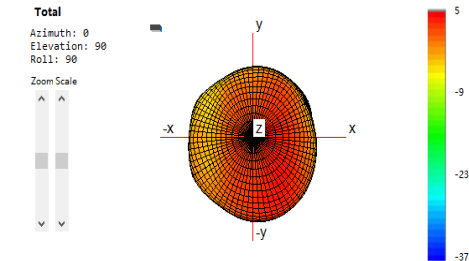

Antenna Specification

Specifications

Summary

ITEM	SPEC.	
Model Name	M500ANT0	
	2.4GHz	
Center Frequency	2402 MHz	4.05dBi
	2442 MHz	4.20 dBi
	2484 MHz	4.61dBi
MAX. GAIN	4.61dBi	

Antenna Photo & Length

2402MHz

3D Antenna Pattern Plot

2442MHz

3D Antenna Pattern Plot

2484MHz

3D Antenna Pattern Plot

Antenna Specification

Specifications

Summary

ITEM	SPEC.	
Model Name	M500ANT0	
Model Name	5 GHz	
Center Frequency	5150 MHz	2.47dBi
	5300 MHz	2.36dBi
	5500 MHz	1.30dBi
	5800 MHz	1.59dBi
MAX. GAIN	2.47dBi	

Antenna Photo & Length

5150MHz

3DAntenna Pattern Plot

5300MHz

3D Antenna Pattern Plot

5500MHz

3D Antenna Pattern Plot

5800MHz