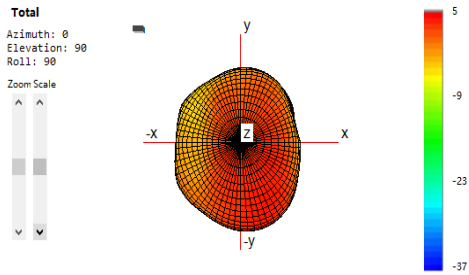

Antenna Specification

Specifications

Summary

ITEM	SPEC.	
Model Name	M500ANT0	
	2.4GHz	
Center Frequency	2402 MHz	4.05dBi
	2442 MHz	4.20 dBi
	2484 MHz	4.61dBi
MAX. GAIN	4.61dBi	

Antenna Photo & Length

2402MHz

3D Antenna Pattern Plot

2442MHz

3D Antenna Pattern Plot

2484MHz

3D Antenna Pattern Plot

Antenna Specification

Specifications

Summary

ITEM	SPEC.	
Model Name	M500ANT0	
Model Name	5 GHz	
Center Frequency	5150 MHz	2.47dBi
	5300 MHz	2.36dBi
	5500 MHz	1.30dBi
	5800 MHz	1.59dBi
MAX. GAIN	2.47dBi	

Antenna Photo & Length

5150MHz

3DAntenna Pattern Plot