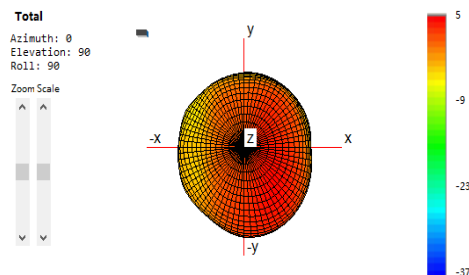

3D Antenna Pattern Plot

2442MHz

3D Antenna Pattern Plot

2484MHz

3D Antenna Pattern Plot

Antenna Specification

Specifications

Summary

ITEM	SPEC.	
Model Name	M500ANT0	
Model Name	5 GHz	
Center Frequency	5150 MHz	2.47dBi
	5300 MHz	2.36dBi
	5500 MHz	1.30dBi
	5800 MHz	1.59dBi
MAX. GAIN	2.47dBi	

Antenna Photo & Length

5150MHz

3DAntenna Pattern Plot