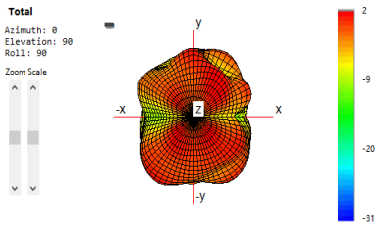

ITEM	SPEC.	
Model Name	M500ANT0	
Model Name	5 GHz	
Center Frequency	5150 MHz	2.47dBi
	5300 MHz	2.36dBi
	5500 MHz	1.30dBi
	5800 MHz	1.59dBi
MAX. GAIN	2.47dBi	

Antenna Photo & Length

5150MHz

3DAntenna Pattern Plot

5300MHz

3D Antenna Pattern Plot

5500MHz

3D Antenna Pattern Plot

5800MHz