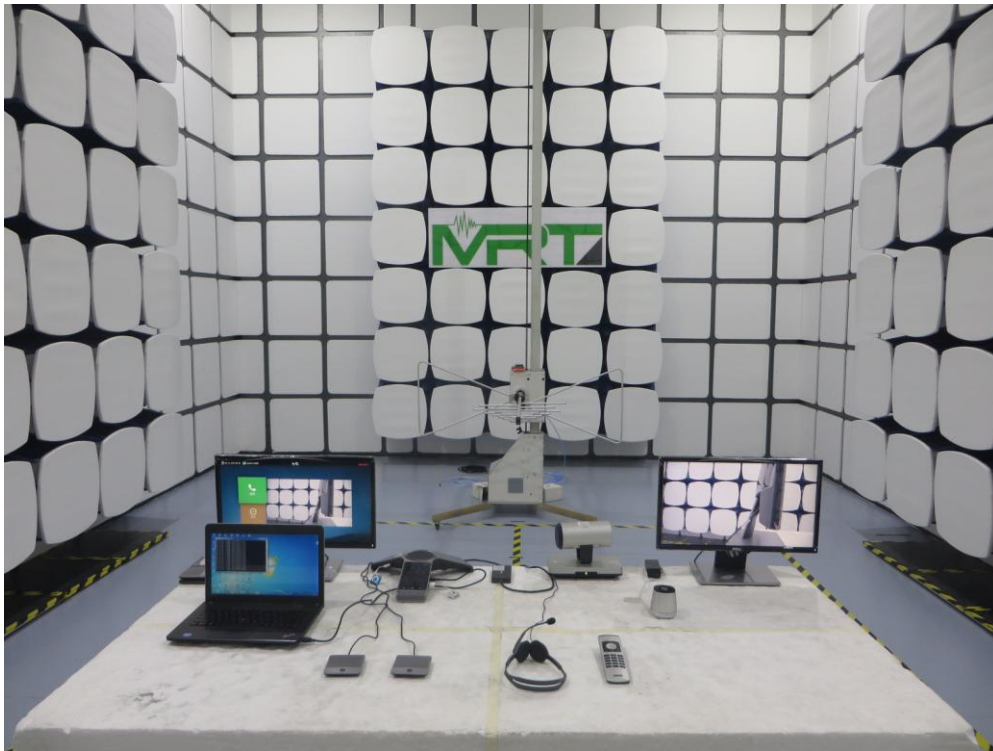

FCC Part15C Test Setup Photo

Description: Front view of Conducted Emission Test Setup

Description: Back view of Conducted Emission Test Setup

Description: Radiated Emission Test Setup for 9kHz ~ 30MHz

Description: Radiated Emission Test Setup for 30MHz ~ 1GHz

Description: Radiated Emission Test Setup for 1GHz ~ 18GHz

Description: Radiated Emission Test Setup for 18GHz ~ 40GHz

FCC Part15B Test Setup Photo

Description: Front view of Conducted Emission Test Setup

Description: Back view of Conducted Emission Test Setup

Description: Radiated Emission Test Setup for 30MHz ~ 1GHz

Description: Radiated Emission Test Setup for 1GHz ~ 18GHz