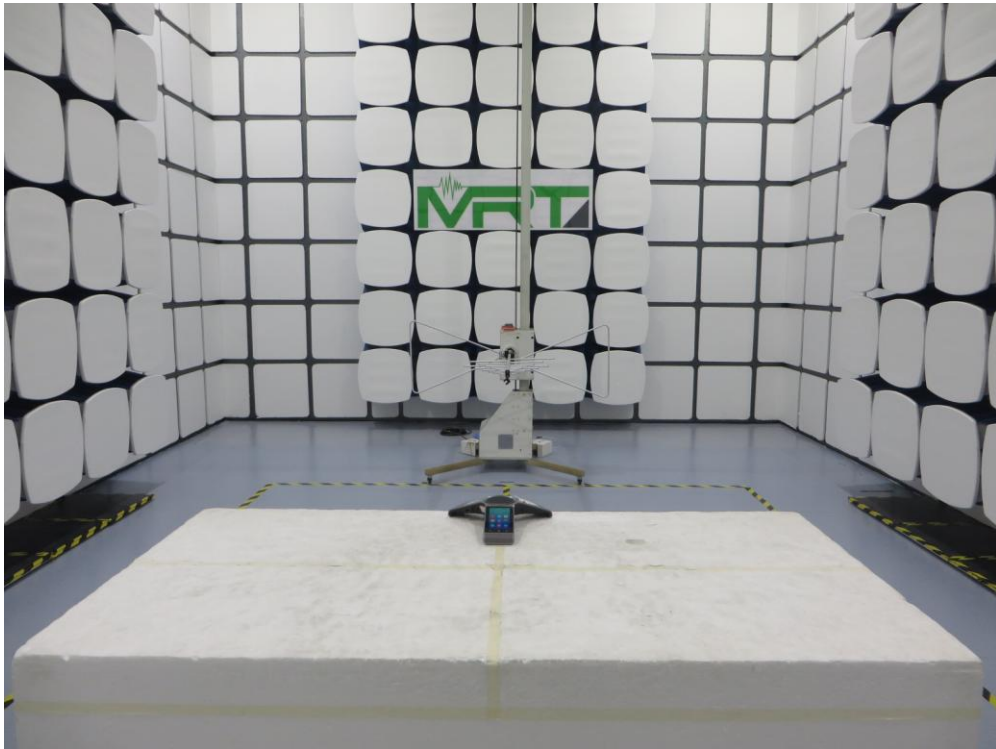

FCC Part15C Test Setup Photo

Description: Front view of Conducted Emission Test Setup

Description: Back view of Conducted Emission Test Setup

Description: Radiated Emission Test Setup for 9kHz ~ 30MHz

Description: Radiated Emission Test Setup for 30MHz ~ 1GHz

Description: Radiated Emission Test Setup for 1GHz ~ 18GHz

Description: Radiated Emission Test Setup for 18GHz ~ 40GHz

FCC Part15B Test Setup Photo

Description: Front view of Conducted Emission Test Setup

Description: Back view of Conducted Emission Test Setup

Description: Radiated Emission Test Setup for 30MHz ~ 1GHz

Description: Radiated Emission Test Setup for 1GHz ~ 18GHz