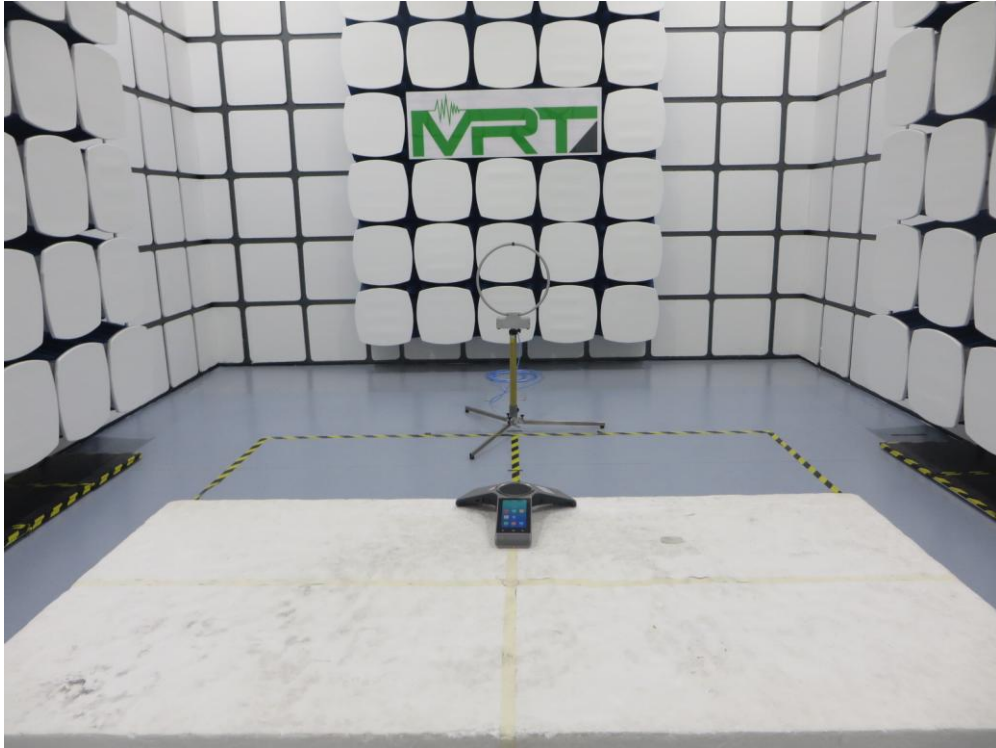

FCC Part15C Test Setup Photo

Description: Front view of Conducted Emission Test Setup

Description: Back view of Conducted Emission Test Setup

Description: Radiated Emission Test Setup for 9kHz ~ 30MHz

Description: Radiated Emission Test Setup for 30MHz ~ 1GHz

Description: Radiated Emission Test Setup for 1GHz ~ 18GHz

Description: Radiated Emission Test Setup for 18GHz ~ 40GHz

FCC Part15B Test Setup Photo

Description: Front view of Conducted Emission Test Setup

Description: Back view of Conducted Emission Test Setup

Description: Radiated Emission Test Setup for 30MHz ~ 1GHz

Description: Radiated Emission Test Setup for 1GHz ~ 18GHz