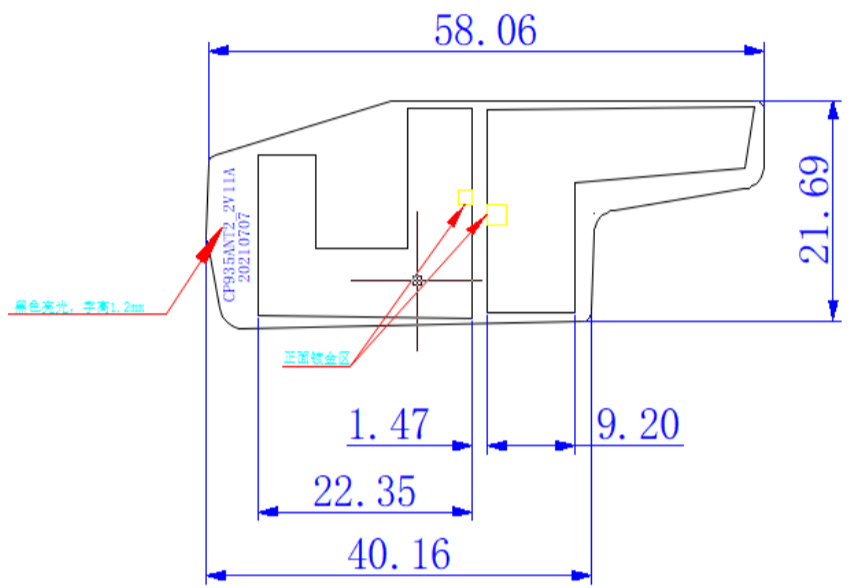

DECT Antenna Specification

Specifications

Summary

ITEM	SPEC.	
Center Frequency	1880 MHz	4.51dBi
	1900 MHz	5.14dBi
	1920 MHz	5.81dBi
	1930 MHz	5.81dBi
MAX. GAIN	5.81dBi	

Antenna Photo & Length(mm)

1880MHz

3D Pattern

2D Pattern (X->Y;X->Z;Y->Z)

1900MHz

3D Pattern

2D Pattern (X->Y;X->Z;Y->Z)

1920MHz

3D Pattern

2D Pattern (X->Y;X->Z;Y->Z)

1930MHz

3D Pattern

2D Pattern (X->Y;X->Z;Y->Z)