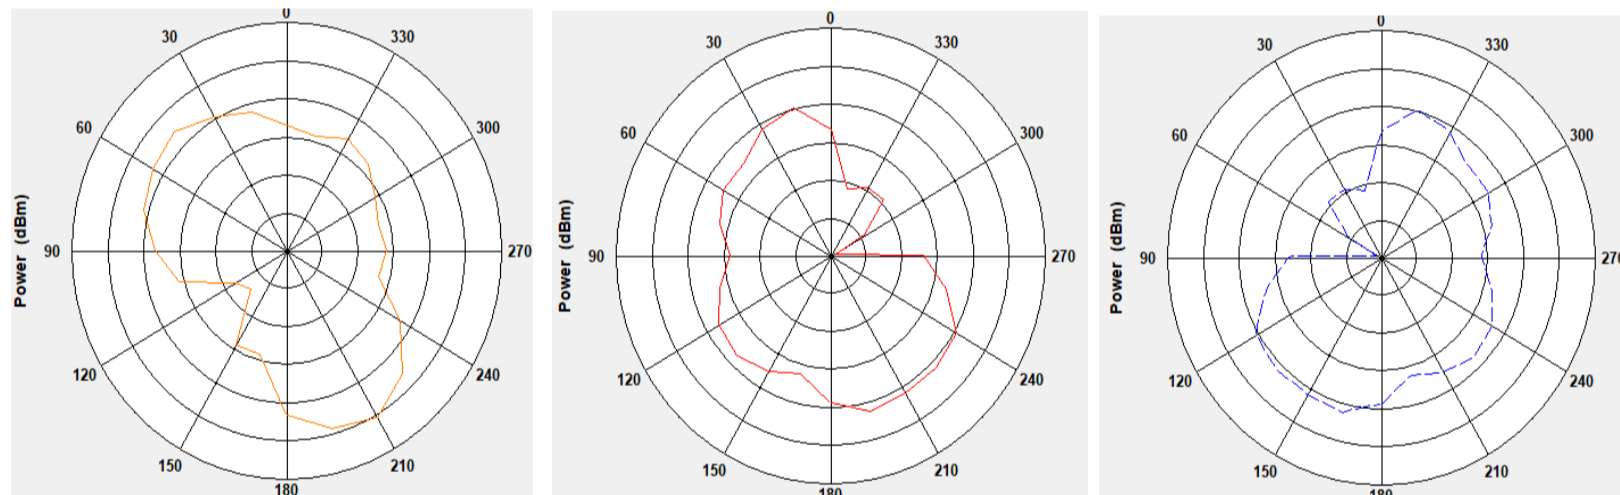

DECT Antenna Specification

Specifications

Summary

ITEM	SPEC.	
Center Frequency	1880 MHz	4.51dBi
	1900 MHz	5.14dBi
	1920 MHz	5.81dBi
	1930 MHz	5.81dBi
MAX. GAIN	5.81dBi	

Antenna Photo & Length(mm)

1880MHz

3D Pattern

2D Pattern (X->Y;X->Z;Y->Z)

1900MHz

3D Pattern

2D Pattern (X->Y;X->Z;Y->Z)

1920MHz

3D Pattern

2D Pattern (X->Y;X->Z;Y->Z)

1930MHz

3D Pattern

2D Pattern (X->Y;X->Z;Y->Z)