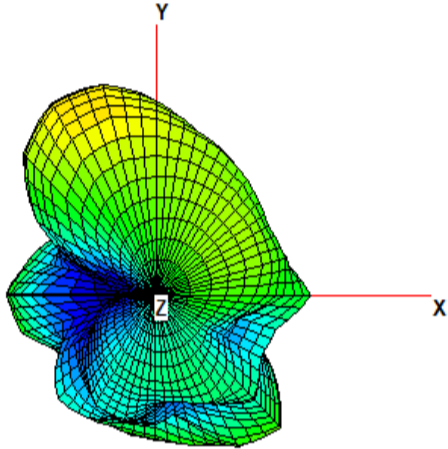

DECT Antenna Specification

Specifications

Summary

ITEM	SPEC.	
Center Frequency	1880 MHz	4.51dBi
	1900 MHz	5.14dBi
	1920 MHz	5.81dBi
	1930 MHz	5.81dBi
MAX. GAIN	5.81dBi	

Antenna Photo & Length(mm)

1880MHz

3D Pattern

2D Pattern (X->Y;X->Z;Y->Z)

1900MHz

3D Pattern

2D Pattern (X->Y;X->Z;Y->Z)

1920MHz

3D Pattern

2D Pattern (X->Y;X->Z;Y->Z)

1930MHz

3D Pattern

2D Pattern (X->Y;X->Z;Y->Z)