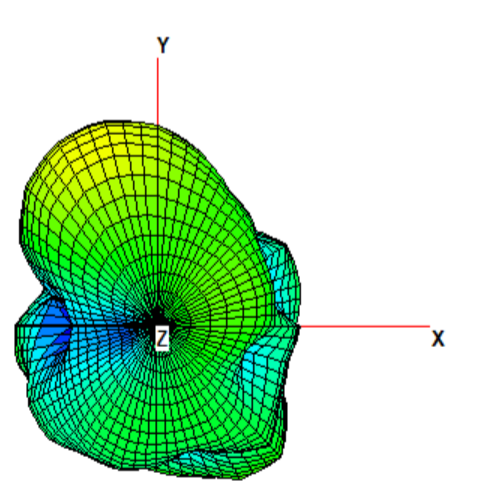

DECT Antenna Specification

Specifications

Summary

ITEM	SPEC.	
Center Frequency	1880 MHz	4.51dBi
	1900 MHz	5.14dBi
	1920 MHz	5.81dBi
	1930 MHz	5.81dBi
MAX. GAIN	5.81dBi	

Antenna Photo & Length(mm)

1880MHz

3D Pattern

2D Pattern (X->Y;X->Z;Y->Z)

1900MHz

3D Pattern

2D Pattern (X->Y;X->Z;Y->Z)

1920MHz

3D Pattern

2D Pattern (X->Y;X->Z;Y->Z)

1930MHz

3D Pattern

2D Pattern (X->Y;X->Z;Y->Z)