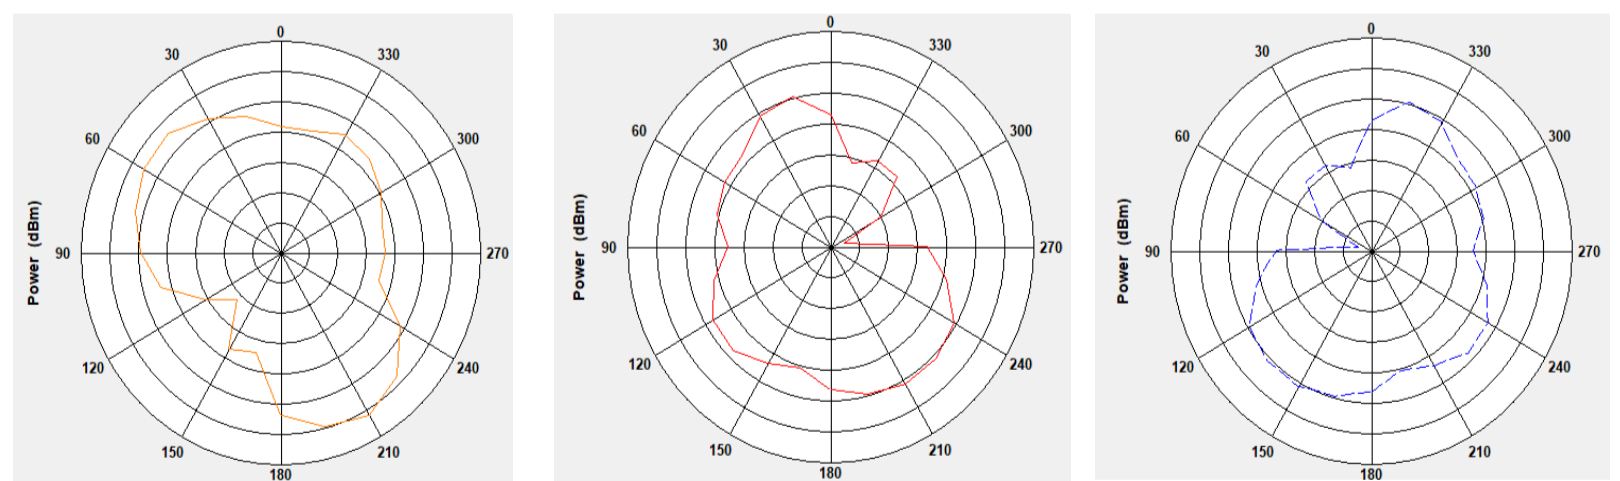

DECT Antenna Specification

Specifications

Summary

ITEM	SPEC.	
Center Frequency	1880 MHz	4.51dBi
	1900 MHz	5.14dBi
	1920 MHz	5.81dBi
	1930 MHz	5.81dBi
MAX. GAIN	5.81dBi	

Antenna Photo & Length(mm)

1880MHz

3D Pattern

2D Pattern (X->Y;X->Z;Y->Z)

1900MHz

3D Pattern

2D Pattern (X->Y;X->Z;Y->Z)

1920MHz

3D Pattern

2D Pattern (X->Y;X->Z;Y->Z)

1930MHz

3D Pattern

2D Pattern (X->Y;X->Z;Y->Z)