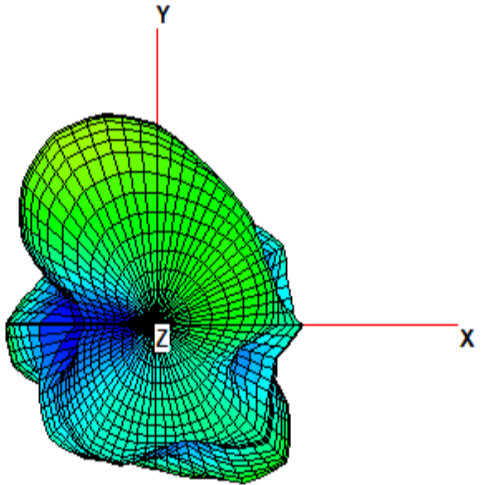

DECT Antenna Specification

Specifications

Summary

ITEM	SPEC.	
Center Frequency	1880 MHz	4.51dBi
	1900 MHz	5.14dBi
	1920 MHz	5.81dBi
	1930 MHz	5.81dBi
MAX. GAIN	5.81dBi	

Antenna Photo & Length(mm)

1880MHz

3D Pattern

2D Pattern (X->Y;X->Z;Y->Z)

1900MHz

3D Pattern

2D Pattern (X->Y;X->Z;Y->Z)

1920MHz

3D Pattern

2D Pattern (X->Y;X->Z;Y->Z)

1930MHz

3D Pattern

2D Pattern (X->Y;X->Z;Y->Z)