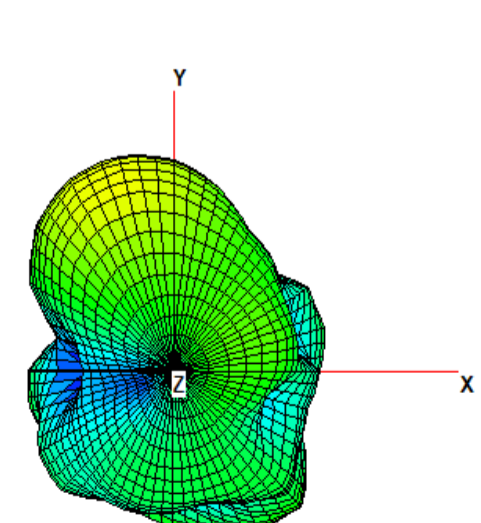

DECT Antenna Specification

Specifications

Summary

ITEM	SPEC.	
Center Frequency	1880 MHz	4.51dBi
	1900 MHz	5.14dBi
	1920 MHz	5.81dBi
	1930 MHz	5.81dBi
MAX. GAIN	5.81dBi	

Antenna Photo & Length(mm)

1880MHz

3D Pattern

2D Pattern (X->Y;X->Z;Y->Z)

1900MHz

3D Pattern

2D Pattern (X->Y;X->Z;Y->Z)

1920MHz

3D Pattern

2D Pattern (X->Y;X->Z;Y->Z)

1930MHz

3D Pattern

2D Pattern (X->Y;X->Z;Y->Z)