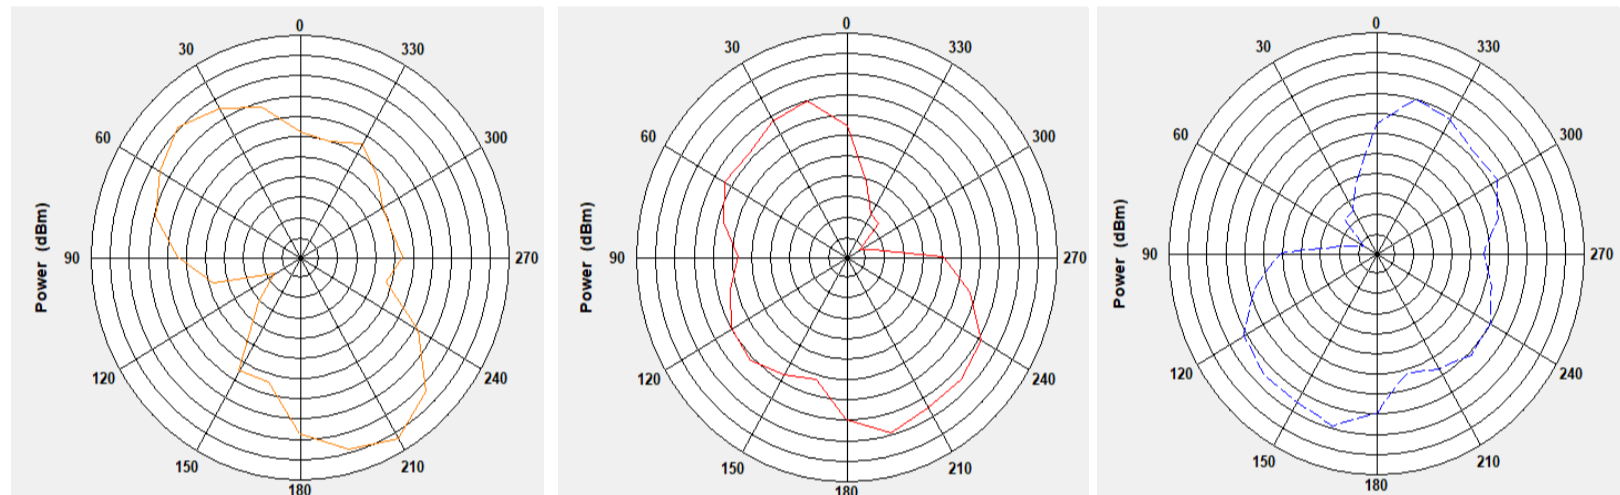

DECT Antenna Specification

Specifications

Summary

ITEM	SPEC.	
Center Frequency	1880 MHz	4.51dBi
	1900 MHz	5.14dBi
	1920 MHz	5.81dBi
	1930 MHz	5.81dBi
MAX. GAIN	5.81dBi	

Antenna Photo & Length(mm)

1880MHz

3D Pattern

2D Pattern (X->Y;X->Z;Y->Z)

1900MHz

3D Pattern

2D Pattern (X->Y;X->Z;Y->Z)

1920MHz

3D Pattern

2D Pattern (X->Y;X->Z;Y->Z)

1930MHz

3D Pattern

2D Pattern (X->Y;X->Z;Y->Z)