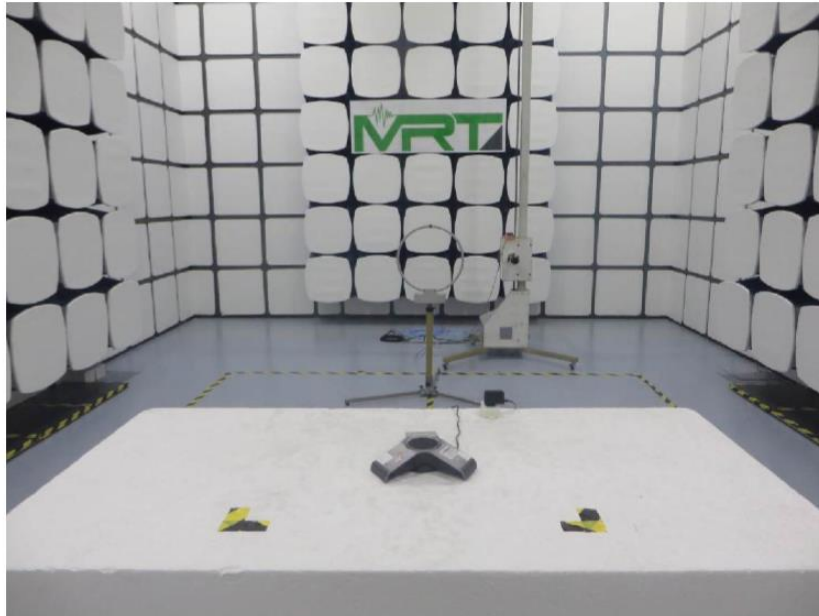

## RF Test Setup Photograph

Description: Front View of Conducted Emission Test Setup

Description: Back View of Conducted Emission Test Setup

Description: Radiated Emission Test Setup for 9kHz ~ 30MHz

Description: Radiated Emission Test Setup for 30MHz ~ 1GHz

Description: Radiated Emission Test Setup for 1GHz ~ 18GHz

Description: Radiated Emission Test Setup for Above 18GHz