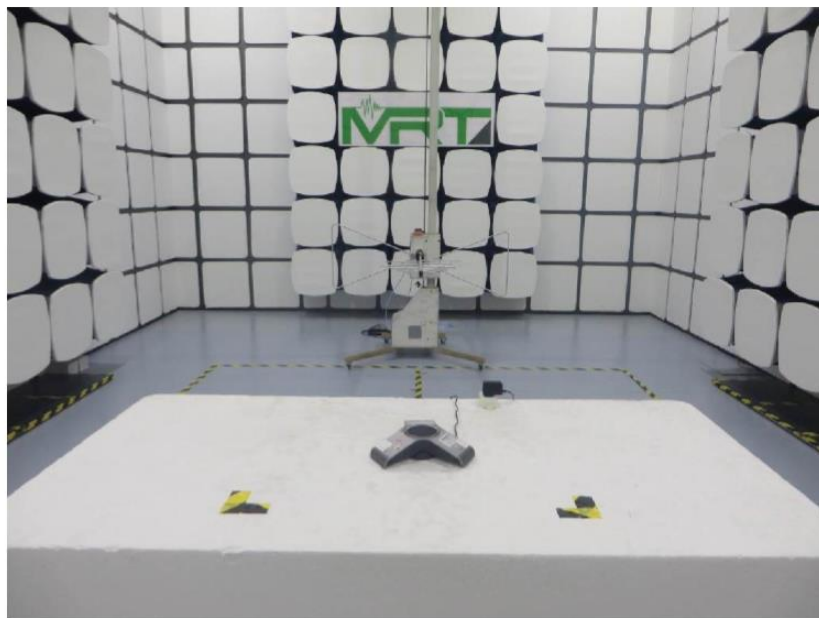

## RF Test Setup Photograph

Description: Front View of Conducted Emission Test Setup

Description: Back View of Conducted Emission Test Setup

Description: Radiated Emission Test Setup for 9kHz ~ 30MHz

Description: Radiated Emission Test Setup for 30MHz ~ 1GHz

Description: Radiated Emission Test Setup for 1GHz ~ 18GHz

Description: Radiated Emission Test Setup for Above 18GHz