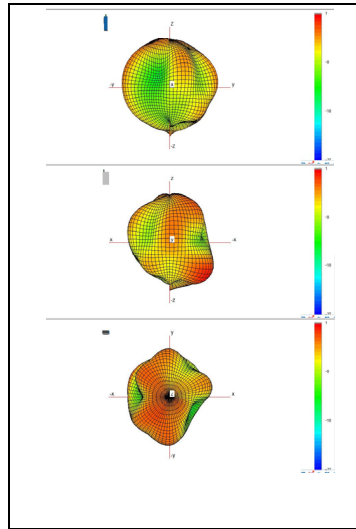

2402MHz

3D Antenna Pattern