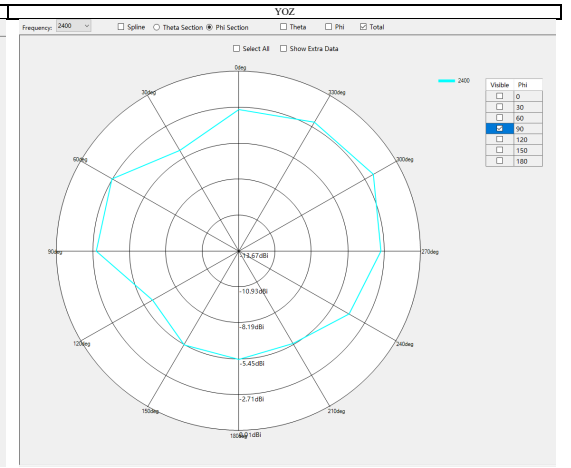

2402MHz

3D Antenna Pattern