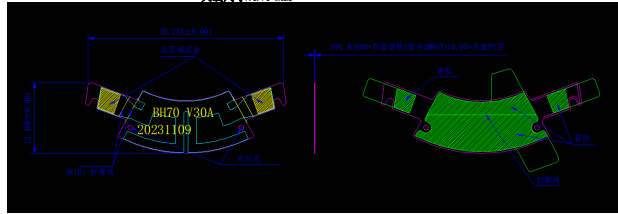

Antenna Specification

Specifications Summary

ITEM	SPEC.	
Model Name	2.4GHz	
Center Frequency	2402 MHz	0.01 dBi
	2442 MHz	-1.27 dBi
	2484 MHz	-2.96 dBi
MAX. GAIN	0.01 dBi	

Antenna Photo & Length

天线类型/ FPC Antenna   天线型号/ BT ANT   制造商/ YEALINK(XIAMEN) NETWORK TECHNOLOGY CO.,LTD.
ANT Type: ANT Model: No.666 Hu'an Rd. Huli District Xiamen City, Fujian, P.R. China
天线尺寸/ANT Size