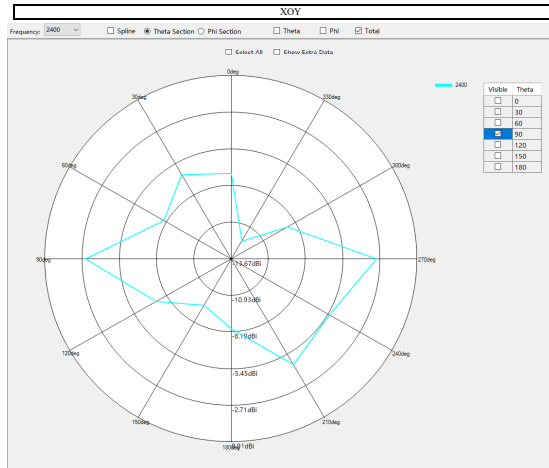

2402MHz

3D Antenna Pattern