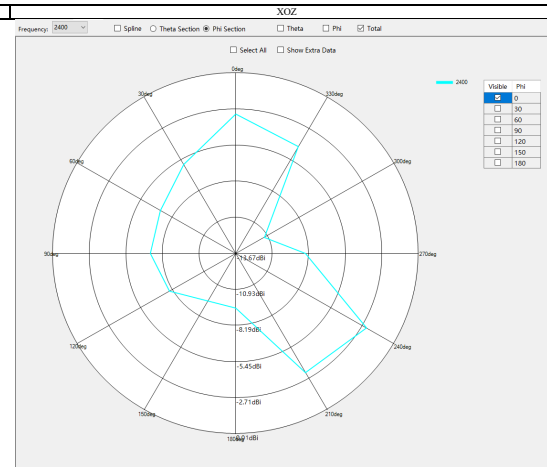

2402MHz

3D Antenna Pattern