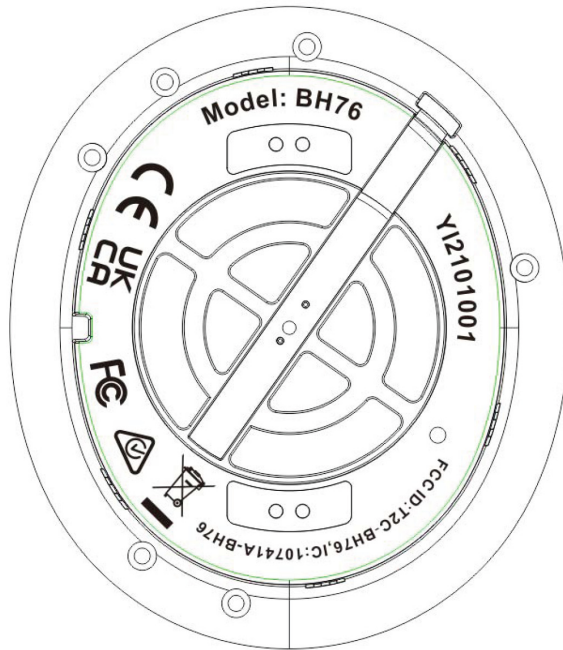

FCC ID Label

FCC ID Label Location Information

How to Find Label

The label shown shall be permanently affixed at a conspicuous location on the device and be readily visible to the user at the time purchase (Labeling requirements per 2.925)