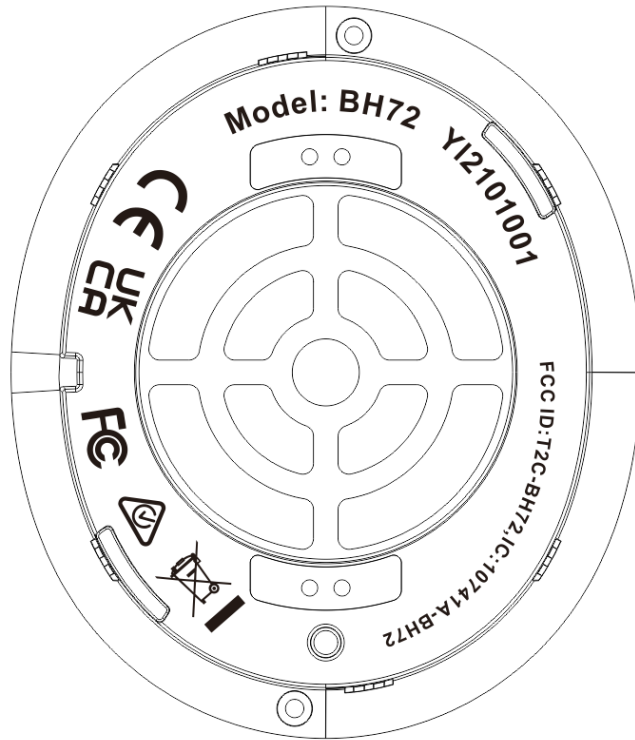

### FCC ID Label

### FCC ID Label Location Information

The label shown shall be permanently affixed at a conspicuous location on the device and be readily visible to the user at the time purchase (Labeling requirements per 2.925)