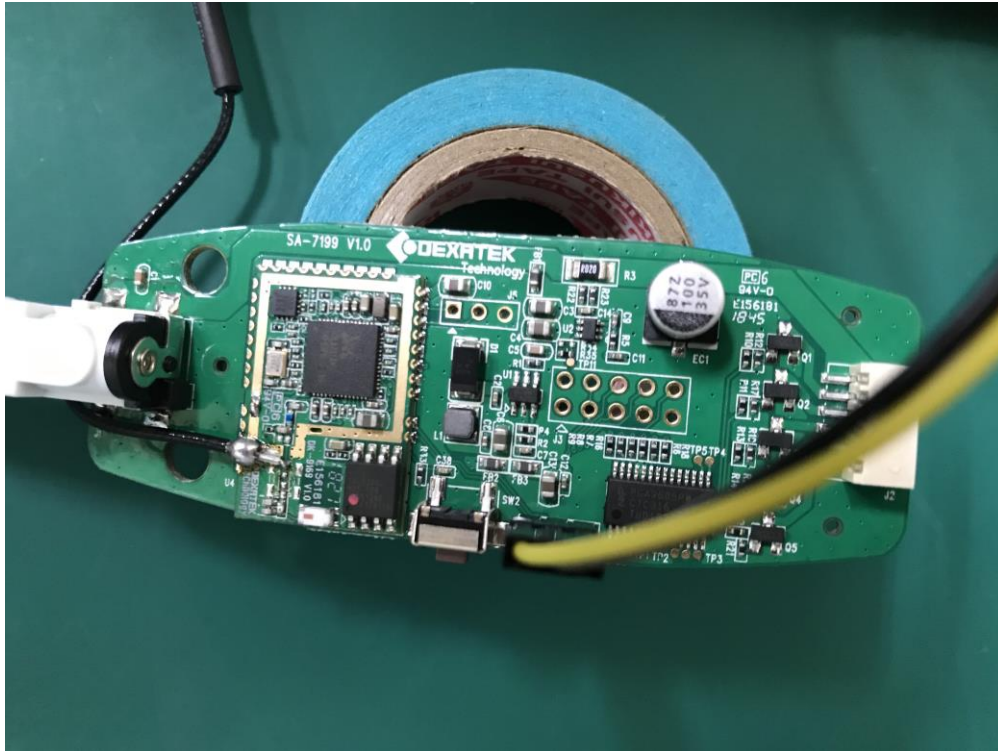

Product: Eve Light Strip

Type Identification: SA-7199

Photographs of the Test Set-Up

Photograph 1: Set-up for Spurious Emissions (Front View)

Photograph 2: Set-up for Spurious Emissions (Back View 1)

Product: Eve Light Strip

Type Identification: SA-7199

Photograph 3: Set-up for Spurious Emissions (Back View 2)

Photograph 4: Set-up for Spurious Emissions (Back View 3)

Product: Eve Light Strip

Type Identification: SA-7199

Photograph 5: Set-up for Conducted testing

Photograph 6: Set-up for Conducted testing

Product: Eve Light Strip

Type Identification: SA-7199

Photograph 7: Set-up for Mains Conducted testing (Back View)

Photograph 8: Set-up for Mains Conducted testing (Front View)