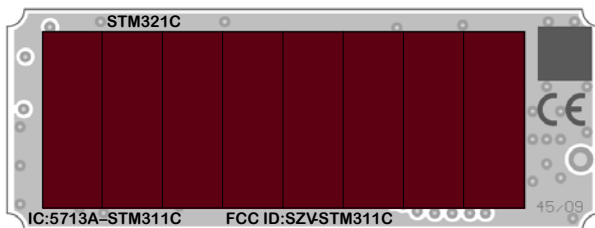

ID Label and Label Location (STM311C / STM320C / STM321C)

STM311C

STM320C

STM321C

The tradename „EnOcean“ is visible on the other side of the module