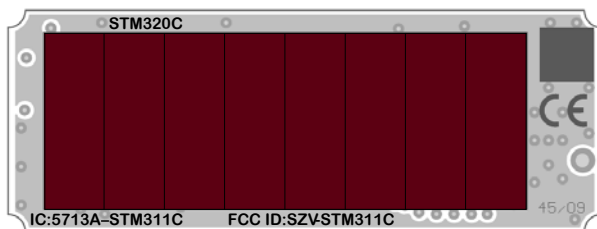

ID Label and Label Location (STM311C / STM320C / STM321C)

STM311C

STM320C

STM321C

The tradename „EnOcean“ is visible on the other side of the module