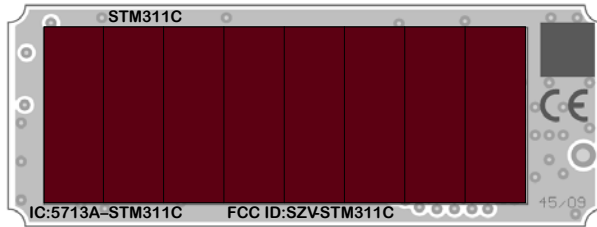

ID Label and Label Location (STM311C / STM320C / STM321C)

STM311C

STM320C

STM321C

The tradename „EnOcean“ is visible on the other side of the module