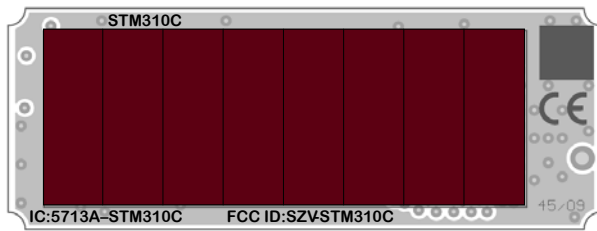

ID Label and Label Location (STM310C / STM312C / STM330C)

STM310C

STM312C

STM330C

The tradename „EnOcean“ is visible on the other side of the module