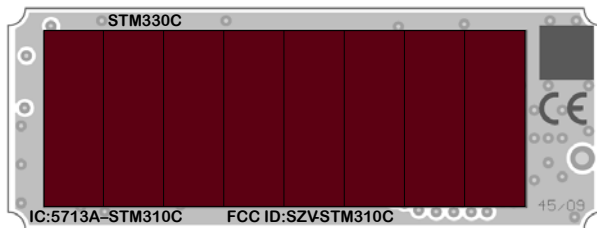

ID Label and Label Location (STM310C / STM312C / STM330C)

STM310C

STM312C

STM330C

The tradename „EnOcean“ is visible on the other side of the module