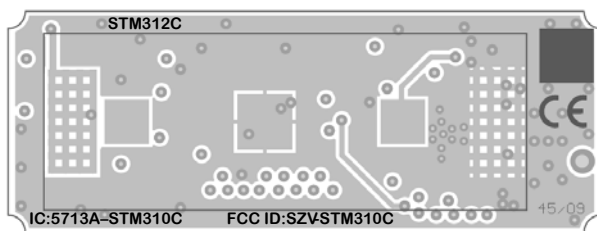

ID Label and Label Location (STM310C / STM312C / STM330C)

STM310C

STM312C

STM330C

The tradename „EnOcean“ is visible on the other side of the module