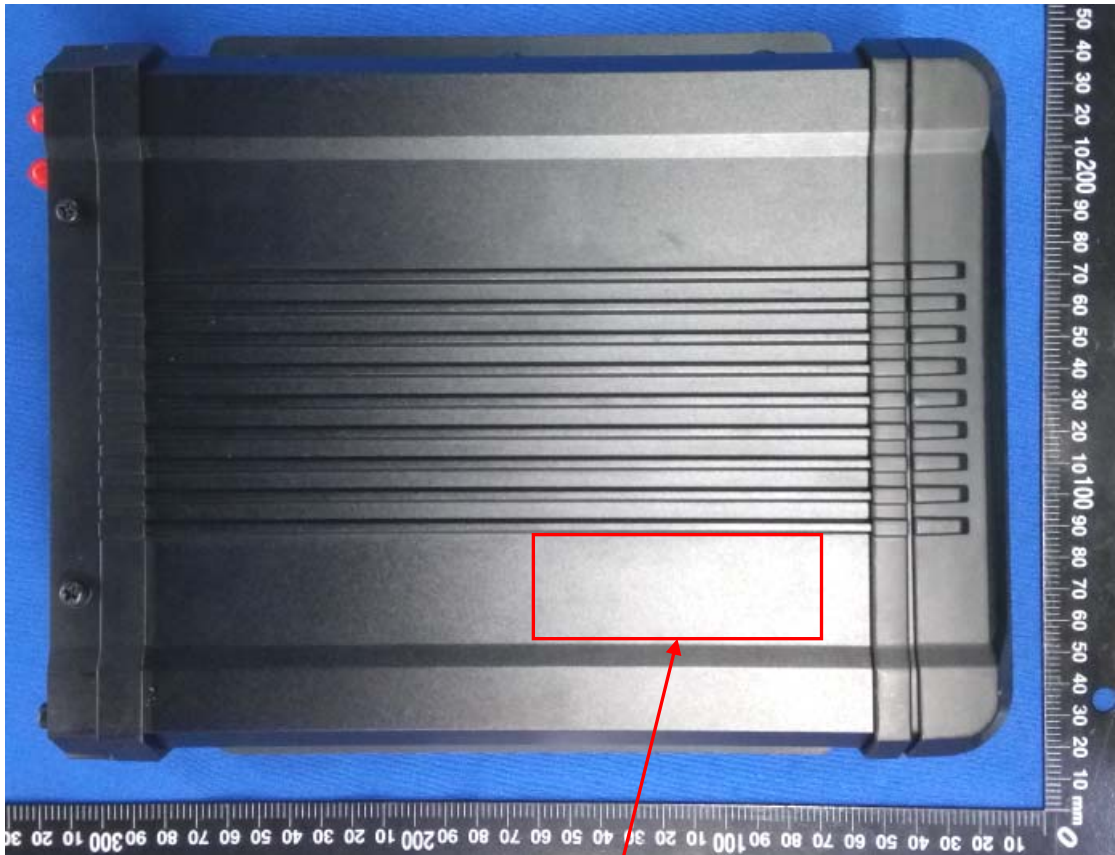

Label Artwork and Location

Model: HD5-600

Label:

Size: L*W=30*50mm

Label Location