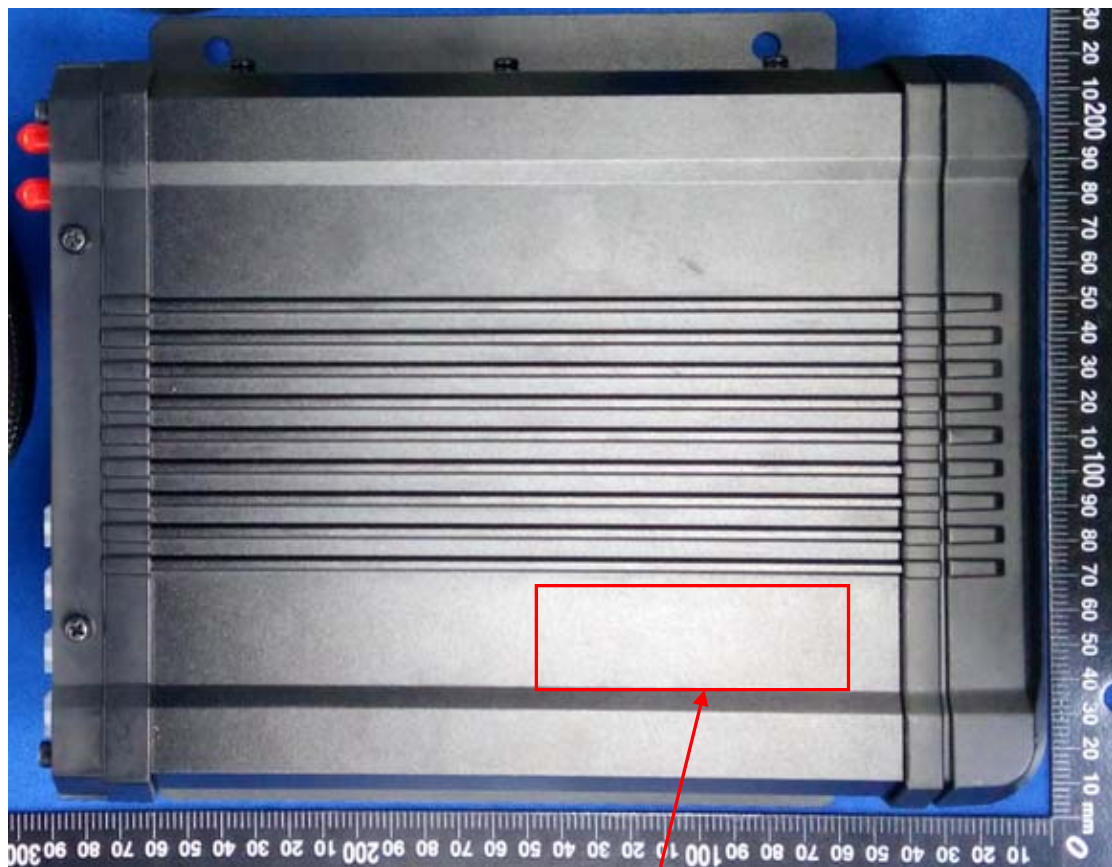

Label Artwork and Location

Model: HD5-1200

Label:

Size: L*W=30*50mm

Label Location