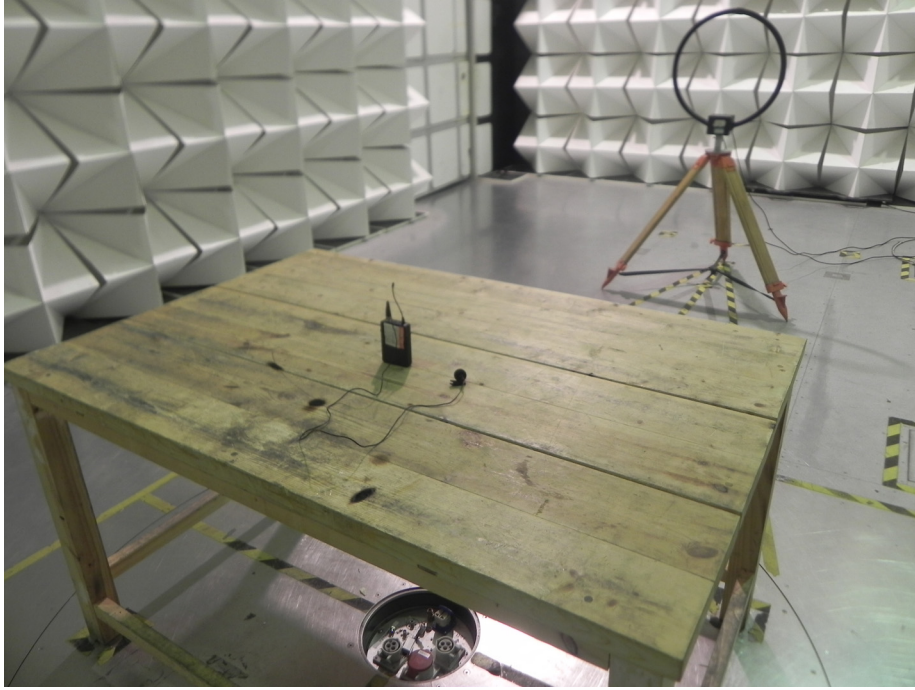

Photographs –Model HD-028 Test Setup Photos

Photograph – Radiation Spurious Emission Test Setup

4MHz ~30MHz at test site 2#

30MHz-1GHz at test site 2#

1GHz-7GHz at test site 1#