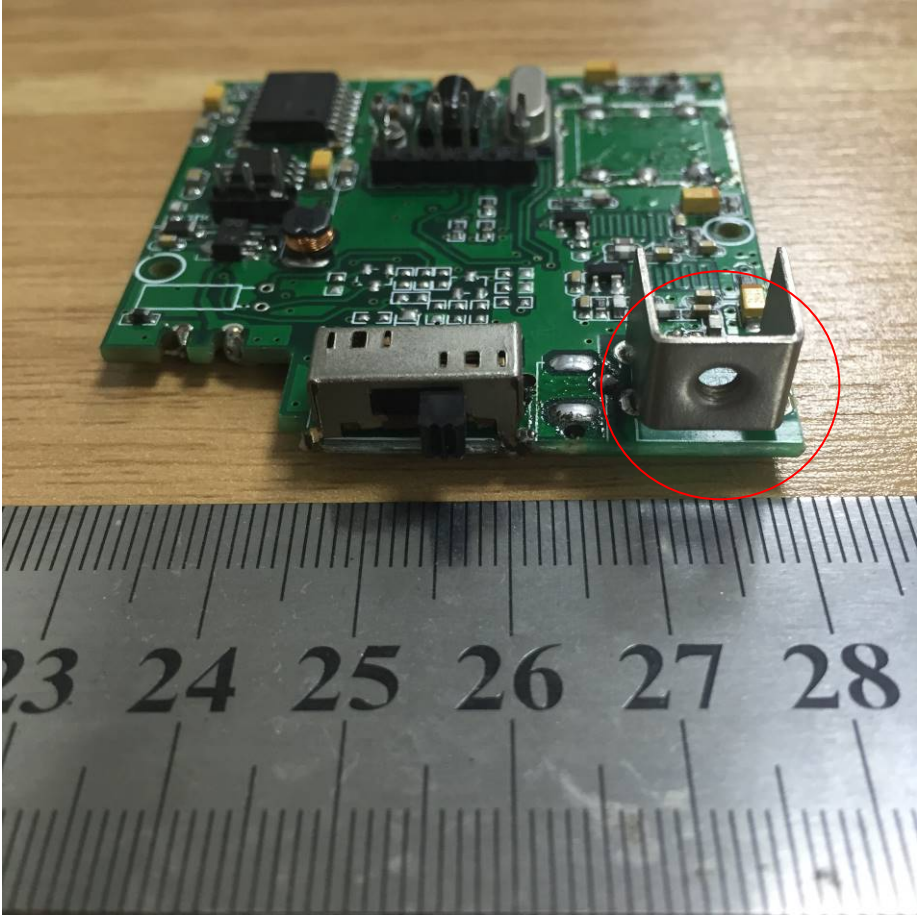

Photographs – Constructional Details

EUT –Model HD-028 External Photos

Antenna connector

Antenna view