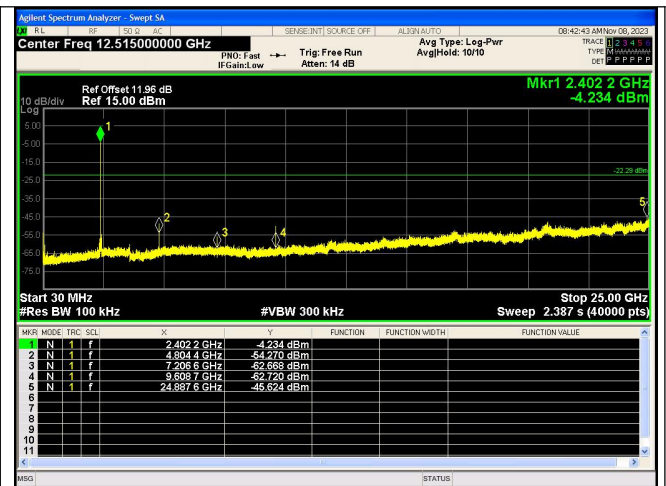

Out Of Band Emission  
 $\pi/4$ DQPSK 2-DH5 Channel 39

Spurious Emissions  
GFSK DH5 Channel 39

Spurious Emissions  
 $\pi/4$ DQPSK 2-DH5 Channel 39

Out Of Band Emission  
GFSK DH5 Channel 78

Out Of Band Emission  
 $\pi/4$ DQPSK 2-DH5 Channel 78

Spurious Emission  
GFSK\_DH5\_Channel 78

Spurious Emission  
 $\pi/4$ DQPSK\_2-DH5\_Channel 78

Out Of Band Emission  
8DPSK\_3-DH5\_Channel 0

Spurious Emission  
8DPSK\_3-DH5\_Channel 0

Out Of Band Emission  
8DPSK\_3-DH5\_Channel 39