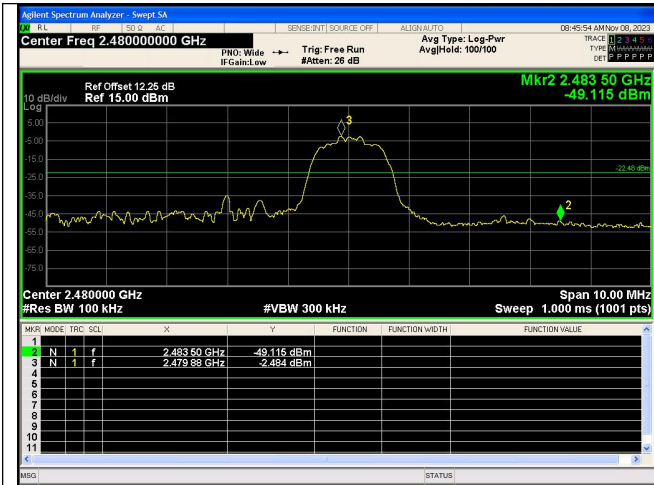

Out Of Band Emission
8DPSK_3-DH5_Channel 78