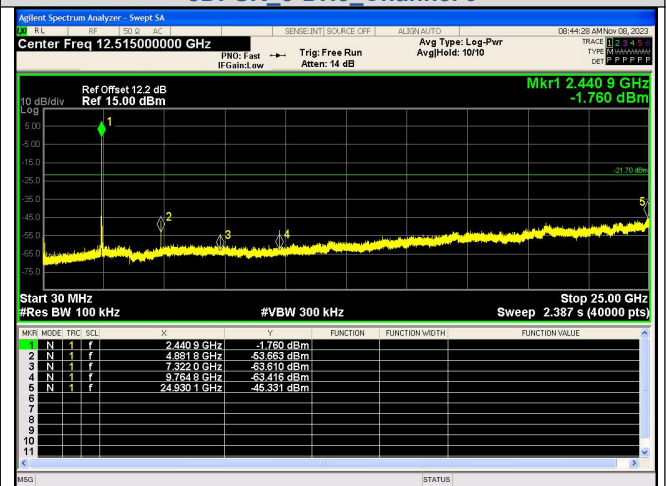

Spurious Emission  
GFSK\_DH5\_Channel 78

Spurious Emission  
 $\pi/4$ DQPSK\_2-DH5\_Channel 78

Out Of Band Emission  
8DPSK\_3-DH5\_Channel 0

Spurious Emission  
8DPSK\_3-DH5\_Channel 0

Out Of Band Emission  
8DPSK\_3-DH5\_Channel 39

Spurious Emissions  
8DPSK\_3-DH5\_Channel 39

Out Of Band Emission  
8DPSK\_3-DH5\_Channel 78

Spurious Emission  
8DPSK\_3-DH5\_Channel 78

Out Of Band Emission(Left)  
GFSK\_DH5\_Channel Hopping

Out Of Band Emission(Left)  
 $\pi/4$ DQPSK\_2-DH5\_Channel Hopping