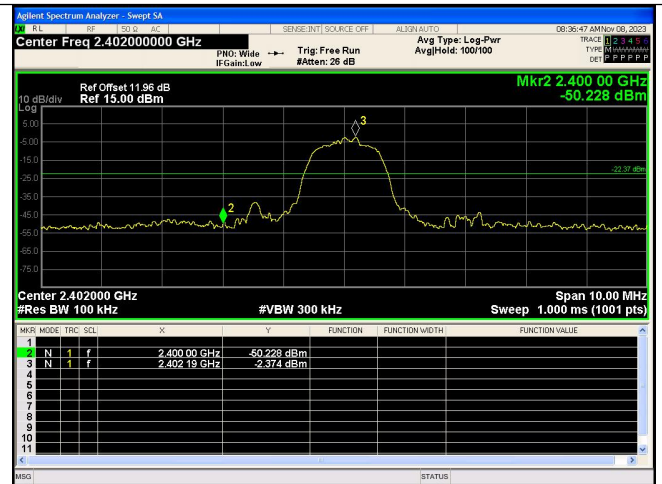

Out of Band Emission
 $\pi/4$ DQPSK 2-DH5 Channel 0