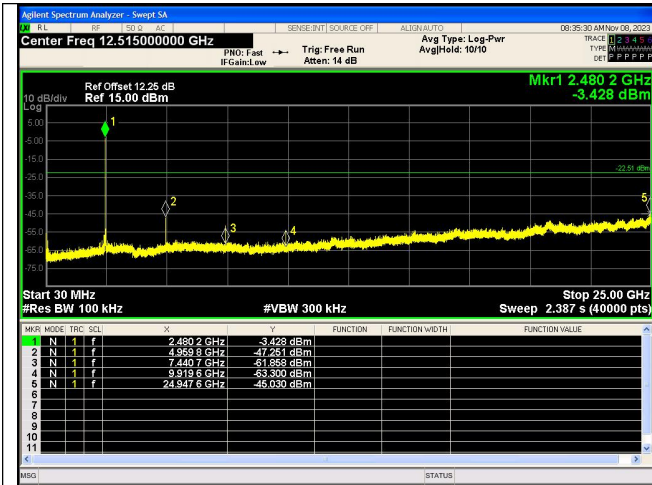

Out Of Band Emission  
 $\pi/4$ DQPSK 2-DH5 Channel 39

Spurious Emissions  
GFSK DH5 Channel 39

Spurious Emissions  
 $\pi/4$ DQPSK 2-DH5 Channel 39

Out Of Band Emission  
GFSK DH5 Channel 78

Out Of Band Emission  
 $\pi/4$ DQPSK 2-DH5 Channel 78

Spurious Emission  
GFSK\_DH5\_Channel 78

Spurious Emission  
 $\pi/4$ DQPSK\_2-DH5\_Channel 78

Out Of Band Emission  
8DPSK\_3-DH5\_Channel 0

Spurious Emission  
8DPSK\_3-DH5\_Channel 0

Out Of Band Emission  
8DPSK\_3-DH5\_Channel 39