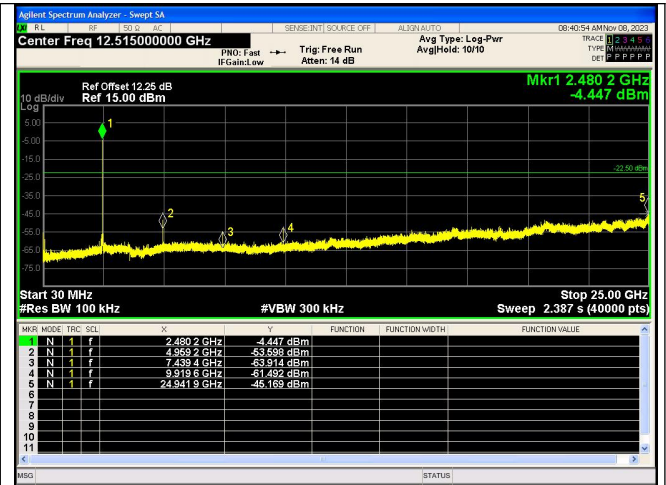

Out Of Band Emission  
 $\pi/4$ DQPSK 2-DH5 Channel 39

Spurious Emissions  
GFSK DH5 Channel 39

Spurious Emissions  
 $\pi/4$ DQPSK 2-DH5 Channel 39

Out Of Band Emission  
GFSK DH5 Channel 78

Out Of Band Emission  
 $\pi/4$ DQPSK 2-DH5 Channel 78

Spurious Emission  
GFSK\_DH5\_Channel 78

Spurious Emission  
 $\pi/4$ DQPSK\_2-DH5\_Channel 78

Out Of Band Emission  
8DPSK\_3-DH5\_Channel 0

Spurious Emission  
8DPSK\_3-DH5\_Channel 0

Out Of Band Emission  
8DPSK\_3-DH5\_Channel 39