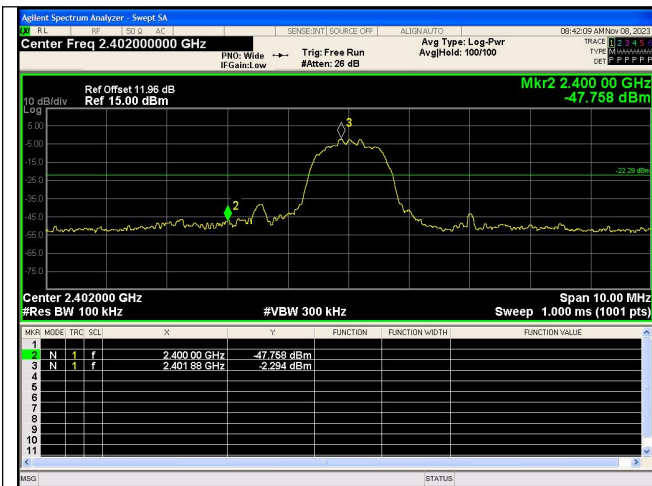

Out Of Band Emission  
 $\pi/4$ DQPSK 2-DH5 Channel 39

Spurious Emissions  
GFSK DH5 Channel 39

Spurious Emissions  
 $\pi/4$ DQPSK 2-DH5 Channel 39

Out Of Band Emission  
GFSK DH5 Channel 78

Out Of Band Emission  
 $\pi/4$ DQPSK 2-DH5 Channel 78

Spurious Emission  
GFSK\_DH5\_Channel 78

Spurious Emission  
 $\pi/4$ DQPSK\_2-DH5\_Channel 78

Out Of Band Emission  
8DPSK\_3-DH5\_Channel 0

Spurious Emission  
8DPSK\_3-DH5\_Channel 0

Out Of Band Emission  
8DPSK\_3-DH5\_Channel 39