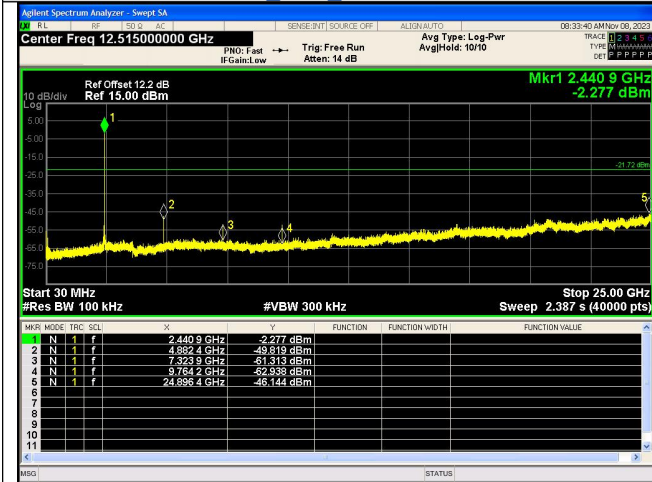

Spurious Emissions
GFSK DH5 Channel 39