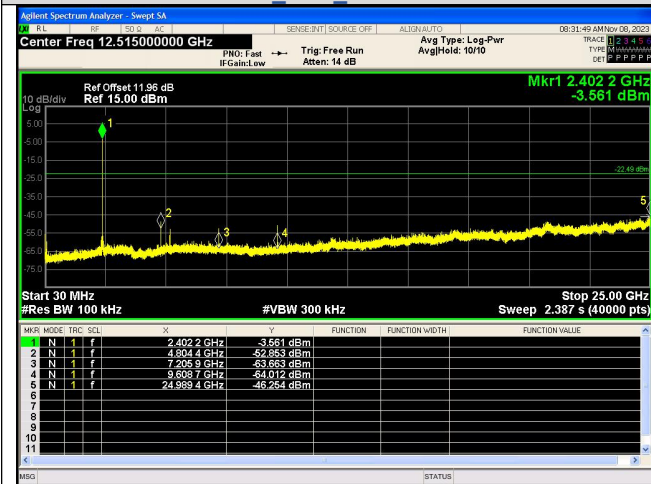

Hopping

Modulation	Packet	Channel	OOB Emission Frequency (MHz)	OOB Emission Level (dBm)	Limit (dBm)	Over Limit (dB)	Result
GFSK	DH5	Hopping	2400.00	-47.816	-22.28	-25.536	PASS
			2483.50	-48.366	-22.46	-25.906	PASS
			2398.99	-48.729	-22.51	-26.219	PASS
			2400.00	-48.846	-22.51	-26.336	PASS
			2483.50	-49.090	-22.56	-26.530	PASS
			2400.00	-48.271	-22.34	-25.931	PASS
			2483.50	-50.189	-22.78	-27.409	PASS
$\pi$ /4DQPSK	2-DH5	Hopping	2398.81	-49.570	-22.71	-26.860	PASS
			2400.00	-51.666	-22.71	-28.956	PASS

8DPSK	3-DH5	2483.50	-49.950	-23.87	-26.080	PASS
		2398.20	-49.828	-24.18	-25.648	PASS
		2400.00	-51.405	-24.18	-27.225	PASS
		2483.50	-51.011	-22.61	-28.401	PASS
		2397.44	-49.832	-22.34	-27.492	PASS
		2400.00	-51.655	-22.34	-29.315	PASS
		2483.50	-49.228	-22.87	-26.358	PASS
		2397.19	-49.964	-23.66	-26.304	PASS
		2400.00	-51.162	-23.66	-27.502	PASS
		2483.50	-51.706	-24.72	-26.986	PASS
		2400.00	-49.265	-22.27	-26.995	PASS
		2483.50	-50.321	-23.62	-26.701	PASS
		2398.70	-49.161	-22.32	-26.841	PASS
		2400.00	-50.713	-22.32	-28.393	PASS
2483.50	-49.951	-22.87	-27.081	PASS		

Test Graphs

Out of Band Emission  
GFSK DH5 Channel 0

Out of Band Emission  
 $\pi/4$ DQPSK 2-DH5 Channel 0

Spurious Emission  
GFSK DH5 Channel 0

Spurious Emission  
 $\pi/4$ DQPSK 2-DH5 Channel 0

Out Of Band Emission  
GFSK DH5 Channel 39