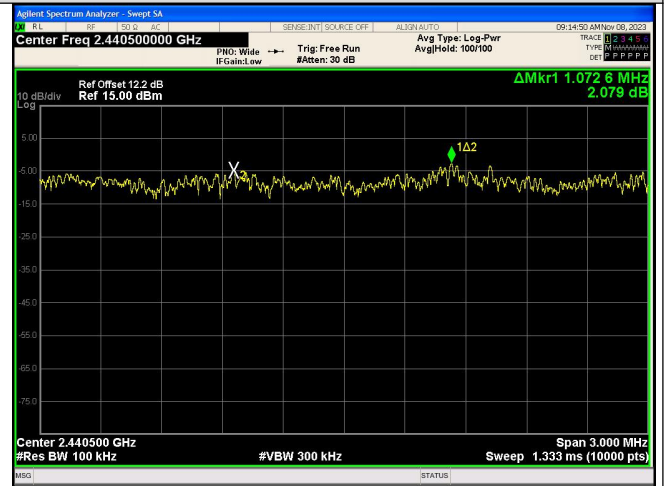

$\pi/4$ DQPSK

$\pi/4$ DQPSK

8DPSK

8DPSK

8DPSK

**APPENDIX V. Conducted Out Of Band Emission**

**Test Result**  
Non-Hopping

Modulation	Packet	Channel	OOB Emission Frequency (MHz)	OOB Emission Level (dBm)	Limit (dBm)	Over Limit (dB)	Result
GFSK	DH5	0	2400.00	-51.305	-22.49	-28.815	PASS
			2398.98	-47.513	-22.49	-25.023	PASS
			4804.40	-52.853	-22.49	-30.363	PASS
			7205.90	-63.663	-22.49	-41.173	PASS
			9608.70	-64.012	-22.49	-41.522	PASS
			24989.4	-46.254	-22.49	-23.764	PASS
		39	4882.42	-49.819	-21.72	-28.099	PASS
			7323.92	-61.313	-21.72	-39.593	PASS
			9764.17	-62.938	-21.72	-41.218	PASS
		78	24896.4	-46.144	-21.72	-24.424	PASS
			2483.50	-46.846	-22.51	-24.336	PASS
			4959.83	-47.251	-22.51	-24.741	PASS
			7440.66	-61.858	-22.51	-39.348	PASS
			9919.62	-63.300	-22.51	-40.790	PASS
		24947.6	-45.030	-22.51	-22.520	PASS	
$\pi$ /4DQPSK	2-DH5	0	2400.00	-50.228	-22.37	-27.858	PASS
			2399.00	-48.497	-22.37	-26.127	PASS
			4804.40	-55.777	-22.37	-33.407	PASS
			7205.30	-61.614	-22.37	-39.244	PASS
			9608.70	-64.181	-22.37	-41.811	PASS
		24953.8	-46.423	-22.37	-24.053	PASS	
		39	4881.79	-54.623	-21.74	-32.883	PASS
			7322.67	-63.094	-21.74	-41.355	PASS
			9763.55	-63.150	-21.74	-41.410	PASS
		78	24970.7	-44.863	-21.74	-23.123	PASS
			2483.50	-48.831	-22.5	-26.331	PASS
			4959.20	-53.598	-22.5	-31.098	PASS
			7439.41	-63.914	-22.5	-41.414	PASS
			9919.62	-61.492	-22.5	-38.992	PASS
		24941.9	-45.169	-22.5	-22.669	PASS	
8DPSK	3-DH5	0	2400.00	-47.758	-22.29	-25.468	PASS
			4804.38	-54.270	-22.29	-31.980	PASS
			7206.56	-62.668	-22.29	-40.378	PASS
			9608.73	-62.720	-22.29	-40.430	PASS
			24887.6	-45.624	-22.29	-23.334	PASS
		39	4881.79	-53.663	-21.7	-31.963	PASS
			7322.05	-63.610	-21.7	-41.910	PASS
			9764.80	-63.416	-21.7	-41.716	PASS
		78	24930.1	-45.331	-21.7	-23.631	PASS
			2483.50	-49.115	-22.48	-26.635	PASS
			4960.45	-51.279	-22.48	-28.799	PASS
			7440.03	-62.795	-22.48	-40.315	PASS
			9919.62	-63.129	-22.48	-40.649	PASS
		24932.6	-45.702	-22.48	-23.222	PASS	