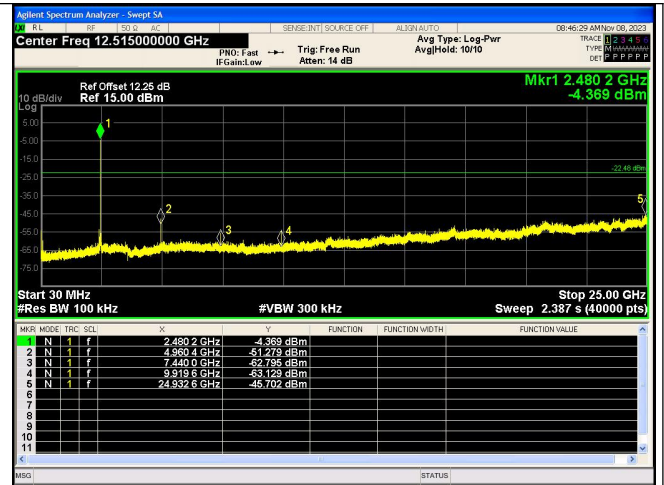

Spurious Emission
8DPSK_3-DH5_Channel 78