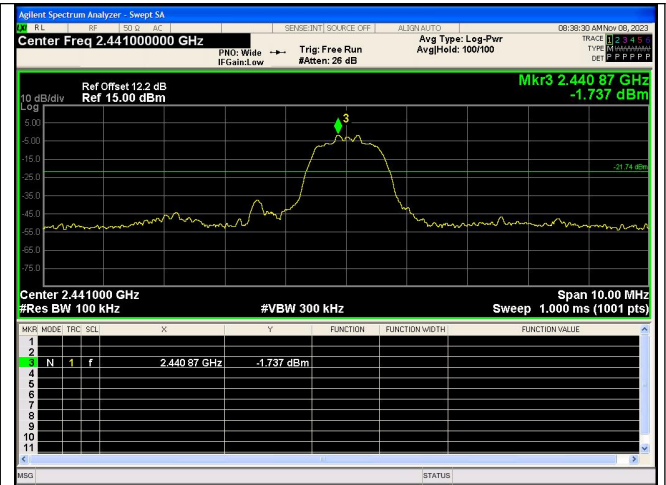

Test Graphs

Out of Band Emission  
GFSK DH5 Channel 0

Out of Band Emission  
 $\pi/4$ DQPSK 2-DH5 Channel 0

Spurious Emission  
GFSK DH5 Channel 0

Spurious Emission  
 $\pi/4$ DQPSK 2-DH5 Channel 0

Out Of Band Emission  
GFSK DH5 Channel 39