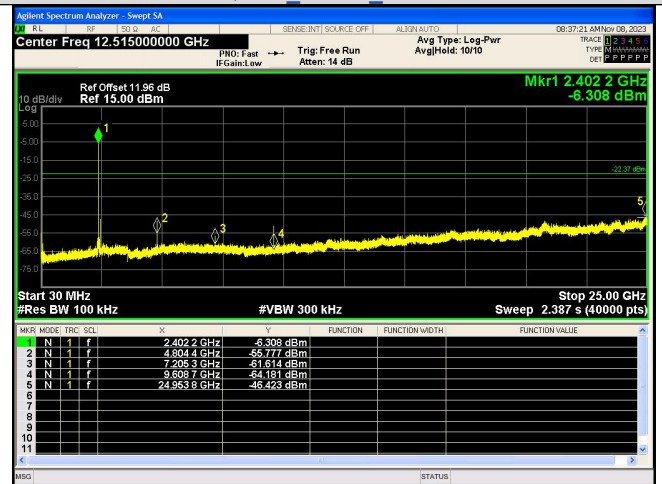

Test Graphs

Out of Band Emission  
GFSK DH5 Channel 0

Out of Band Emission  
 $\pi/4$ DQPSK 2-DH5 Channel 0

Spurious Emission  
GFSK DH5 Channel 0

Spurious Emission  
 $\pi/4$ DQPSK 2-DH5 Channel 0

Out Of Band Emission  
GFSK DH5 Channel 39

Out Of Band Emission  
 $\pi/4$ DQPSK 2-DH5 Channel 39

Spurious Emissions  
GFSK DH5 Channel 39

Spurious Emissions  
 $\pi/4$ DQPSK 2-DH5 Channel 39

Out Of Band Emission  
GFSK DH5 Channel 78

Out Of Band Emission  
 $\pi/4$ DQPSK 2-DH5 Channel 78