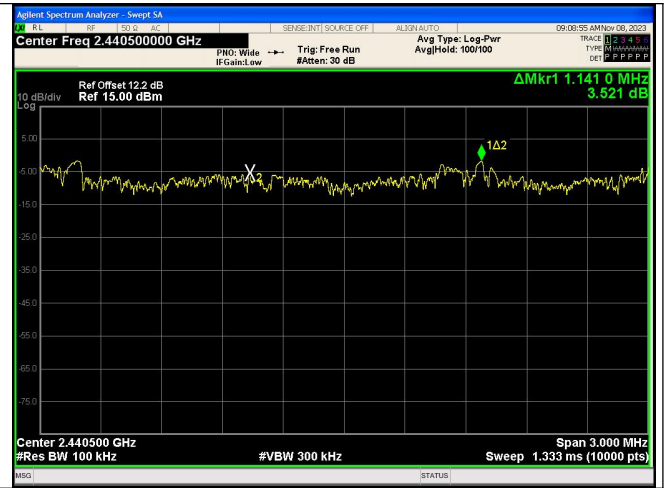

$\pi/4$ DQPSK

$\pi/4$ DQPSK

8DPSK

8DPSK

8DPSK

**APPENDIX V. Conducted Out Of Band Emission**

**Test Result**  
Non-Hopping

Modulation	Packet	Channel	OOB Emission Frequency (MHz)	OOB Emission Level (dBm)	Limit (dBm)	Over Limit (dB)	Result
GFSK	DH5	0	2400.00	-51.305	-22.49	-28.815	PASS
			2398.98	-47.513	-22.49	-25.023	PASS
			4804.40	-52.853	-22.49	-30.363	PASS
			7205.90	-63.663	-22.49	-41.173	PASS
			9608.70	-64.012	-22.49	-41.522	PASS
			24989.4	-46.254	-22.49	-23.764	PASS
		39	4882.42	-49.819	-21.72	-28.099	PASS
			7323.92	-61.313	-21.72	-39.593	PASS
			9764.17	-62.938	-21.72	-41.218	PASS
		78	24896.4	-46.144	-21.72	-24.424	PASS
			2483.50	-46.846	-22.51	-24.336	PASS
			4959.83	-47.251	-22.51	-24.741	PASS
			7440.66	-61.858	-22.51	-39.348	PASS
			9919.62	-63.300	-22.51	-40.790	PASS
		24947.6	-45.030	-22.51	-22.520	PASS	
$\pi$ /4DQPSK	2-DH5	0	2400.00	-50.228	-22.37	-27.858	PASS
			2399.00	-48.497	-22.37	-26.127	PASS
			4804.40	-55.777	-22.37	-33.407	PASS
			7205.30	-61.614	-22.37	-39.244	PASS
			9608.70	-64.181	-22.37	-41.811	PASS
		24953.8	-46.423	-22.37	-24.053	PASS	
		39	4881.79	-54.623	-21.74	-32.883	PASS
			7322.67	-63.094	-21.74	-41.355	PASS
			9763.55	-63.150	-21.74	-41.410	PASS
		78	24970.7	-44.863	-21.74	-23.123	PASS
			2483.50	-48.831	-22.5	-26.331	PASS
			4959.20	-53.598	-22.5	-31.098	PASS
			7439.41	-63.914	-22.5	-41.414	PASS
			9919.62	-61.492	-22.5	-38.992	PASS
		24941.9	-45.169	-22.5	-22.669	PASS	
8DPSK	3-DH5	0	2400.00	-47.758	-22.29	-25.468	PASS
			4804.38	-54.270	-22.29	-31.980	PASS
			7206.56	-62.668	-22.29	-40.378	PASS
			9608.73	-62.720	-22.29	-40.430	PASS
			24887.6	-45.624	-22.29	-23.334	PASS
		39	4881.79	-53.663	-21.7	-31.963	PASS
			7322.05	-63.610	-21.7	-41.910	PASS
			9764.80	-63.416	-21.7	-41.716	PASS
		78	24930.1	-45.331	-21.7	-23.631	PASS
			2483.50	-49.115	-22.48	-26.635	PASS
			4960.45	-51.279	-22.48	-28.799	PASS
			7440.03	-62.795	-22.48	-40.315	PASS
			9919.62	-63.129	-22.48	-40.649	PASS
		24932.6	-45.702	-22.48	-23.222	PASS	