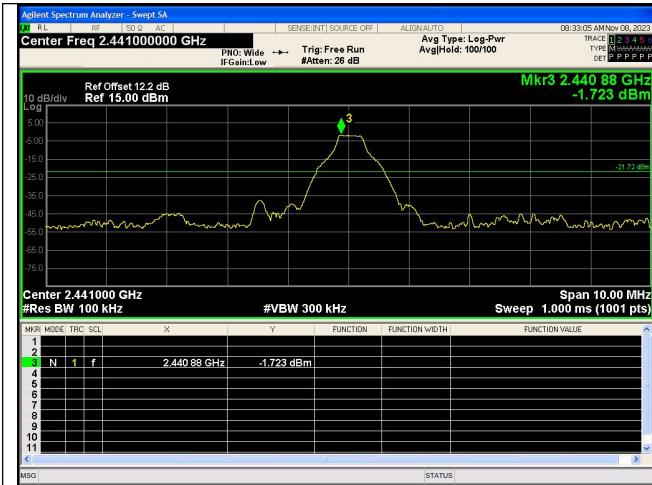

Test Graphs

Out of Band Emission  
GFSK DH5 Channel 0

Out of Band Emission  
 $\pi/4$ DQPSK 2-DH5 Channel 0

Spurious Emission  
GFSK DH5 Channel 0

Spurious Emission  
 $\pi/4$ DQPSK 2-DH5 Channel 0

Out Of Band Emission  
GFSK DH5 Channel 39