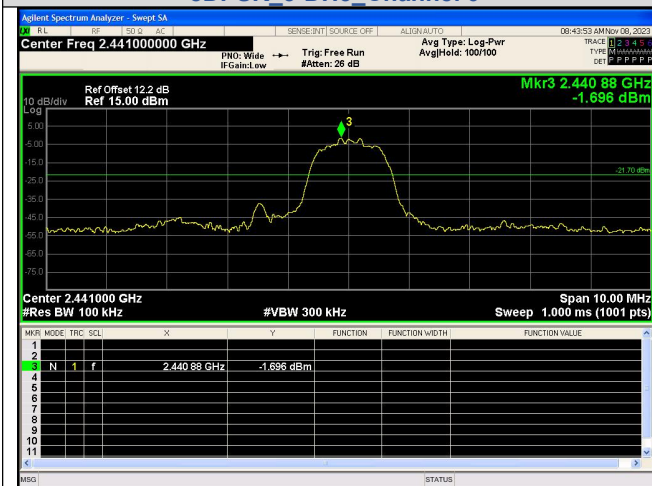

Spurious Emission  
GFSK\_DH5\_Channel 78

Spurious Emission  
 $\pi/4$ DQPSK\_2-DH5\_Channel 78

Out Of Band Emission  
8DPSK\_3-DH5\_Channel 0

Spurious Emission  
8DPSK\_3-DH5\_Channel 0

Out Of Band Emission  
8DPSK\_3-DH5\_Channel 39

Spurious Emissions  
8DPSK\_3-DH5\_Channel 39

Out Of Band Emission  
8DPSK\_3-DH5\_Channel 78

Spurious Emission  
8DPSK\_3-DH5\_Channel 78

Out Of Band Emission(Left)  
GFSK\_DH5\_Channel Hopping

Out Of Band Emission(Left)  
 $\pi/4$ DQPSK\_2-DH5\_Channel Hopping