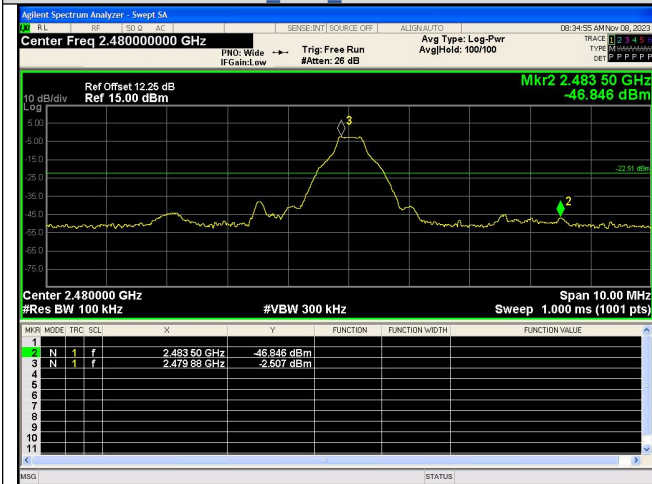

Out Of Band Emission
GFSK DH5 Channel 78