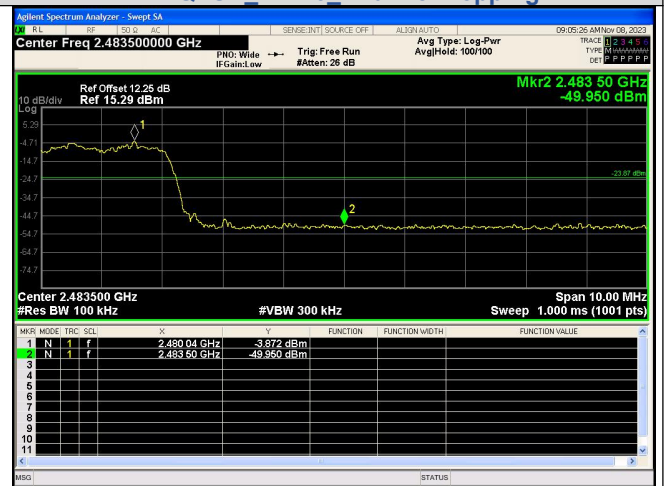

Spurious Emissions  
8DPSK\_3-DH5\_Channel 39

Out Of Band Emission  
8DPSK\_3-DH5\_Channel 78

Spurious Emission  
8DPSK\_3-DH5\_Channel 78

Out Of Band Emission(Left)  
GFSK\_DH5\_Channel Hopping

Out Of Band Emission(Left)  
 $\pi/4$ DQPSK\_2-DH5\_Channel Hopping

Out Of Band Emission(Right)  
GFSK\_DH5\_Channel Hopping

Out Of Band Emission(Right)  
 $\pi/4$ DQPSK\_2-DH5\_Channel Hopping