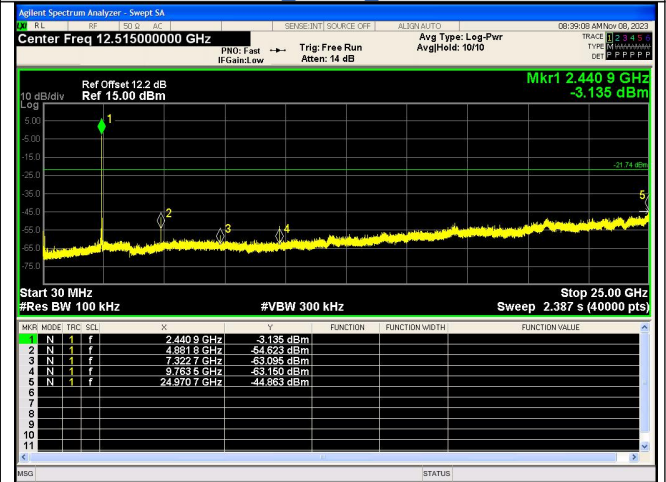

Test Graphs

Out of Band Emission  
GFSK DH5 Channel 0

Out of Band Emission  
 $\pi/4$ DQPSK 2-DH5 Channel 0

Spurious Emission  
GFSK DH5 Channel 0

Spurious Emission  
 $\pi/4$ DQPSK 2-DH5 Channel 0

Out Of Band Emission  
GFSK DH5 Channel 39

Out Of Band Emission  
 $\pi/4$ DQPSK 2-DH5 Channel 39

Spurious Emissions  
GFSK DH5 Channel 39

Spurious Emissions  
 $\pi/4$ DQPSK 2-DH5 Channel 39

Out Of Band Emission  
GFSK DH5 Channel 78

Out Of Band Emission  
 $\pi/4$ DQPSK 2-DH5 Channel 78