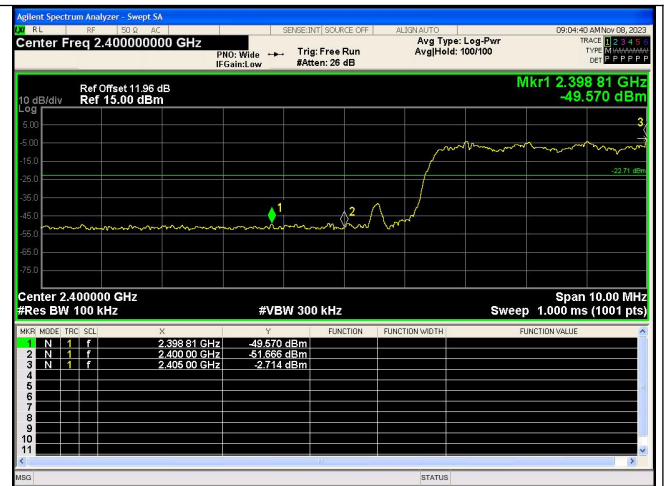

Spurious Emissions  
8DPSK\_3-DH5\_Channel 39

Out Of Band Emission  
8DPSK\_3-DH5\_Channel 78

Spurious Emission  
8DPSK\_3-DH5\_Channel 78

Out Of Band Emission(Left)  
GFSK\_DH5\_Channel Hopping

Out Of Band Emission(Left)  
 $\pi/4$ DQPSK\_2-DH5\_Channel Hopping

Out Of Band Emission(Right)  
GFSK\_DH5\_Channel Hopping

Out Of Band Emission(Right)  
 $\pi/4$ DQPSK\_2-DH5\_Channel Hopping