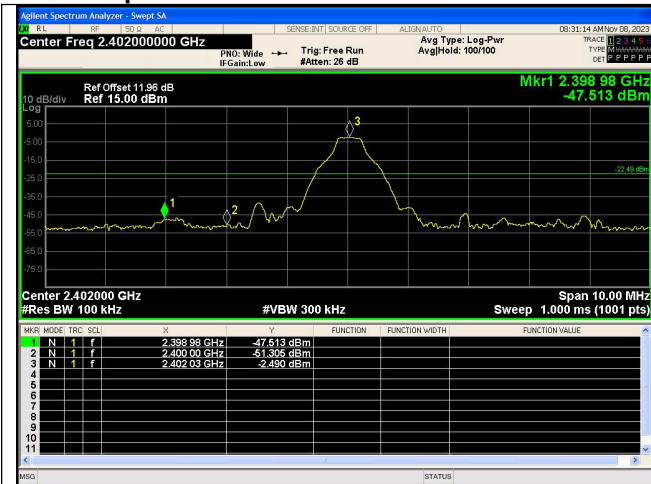

8DPSK	3-DH5	2483.50	-49.950	-23.87	-26.080	PASS
		2398.20	-49.828	-24.18	-25.648	PASS
		2400.00	-51.405	-24.18	-27.225	PASS
		2483.50	-51.011	-22.61	-28.401	PASS
		2397.44	-49.832	-22.34	-27.492	PASS
		2400.00	-51.655	-22.34	-29.315	PASS
		2483.50	-49.228	-22.87	-26.358	PASS
		2397.19	-49.964	-23.66	-26.304	PASS
		2400.00	-51.162	-23.66	-27.502	PASS
		2483.50	-51.706	-24.72	-26.986	PASS
		2400.00	-49.265	-22.27	-26.995	PASS
		2483.50	-50.321	-23.62	-26.701	PASS
		2398.70	-49.161	-22.32	-26.841	PASS
		2400.00	-50.713	-22.32	-28.393	PASS
2483.50	-49.951	-22.87	-27.081	PASS		

Test Graphs

Out of Band Emission
GFSK DH5 Channel 0