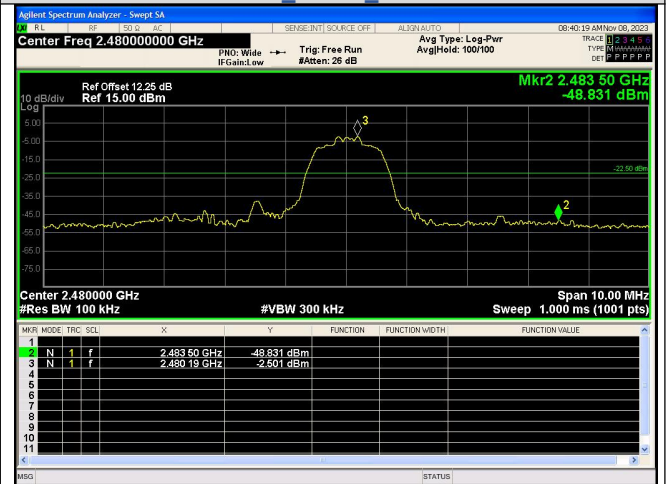

Out Of Band Emission  
 $\pi/4$ DQPSK 2-DH5 Channel 39

Spurious Emissions  
GFSK DH5 Channel 39

Spurious Emissions  
 $\pi/4$ DQPSK 2-DH5 Channel 39

Out Of Band Emission  
GFSK DH5 Channel 78

Out Of Band Emission  
 $\pi/4$ DQPSK 2-DH5 Channel 78

Spurious Emission  
GFSK\_DH5\_Channel 78

Spurious Emission  
 $\pi/4$ DQPSK\_2-DH5\_Channel 78

Out Of Band Emission  
8DPSK\_3-DH5\_Channel 0

Spurious Emission  
8DPSK\_3-DH5\_Channel 0

Out Of Band Emission  
8DPSK\_3-DH5\_Channel 39