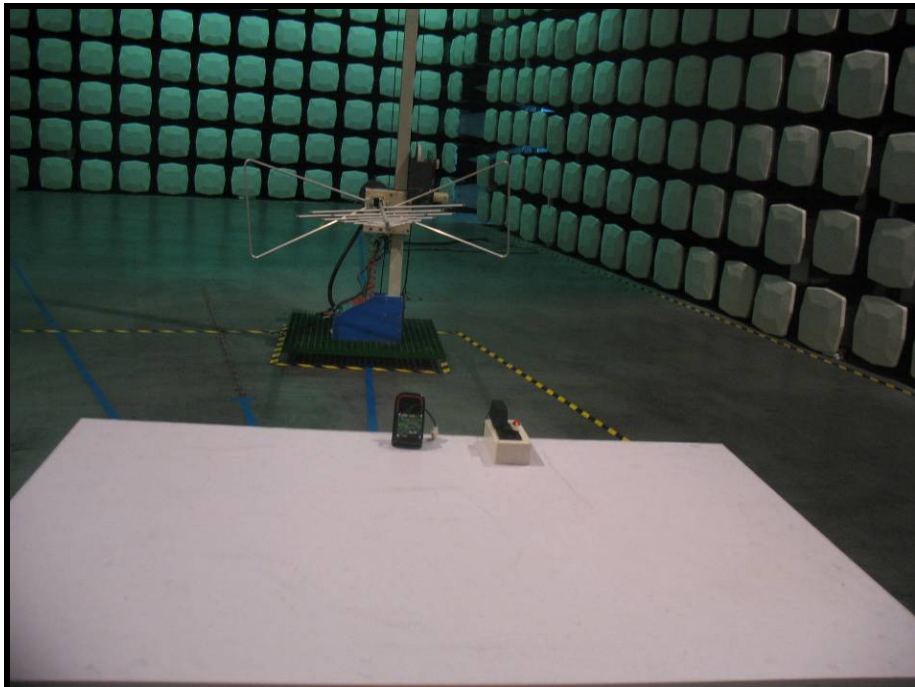

Test Setup Photos

1.1 RADIATED SPURIOUS EMISSION TEST SETUP

9kHz to 30MHz:

30 MHz to 1 GHz:

1.2 CONDUCTED EMISSION TEST SETUP