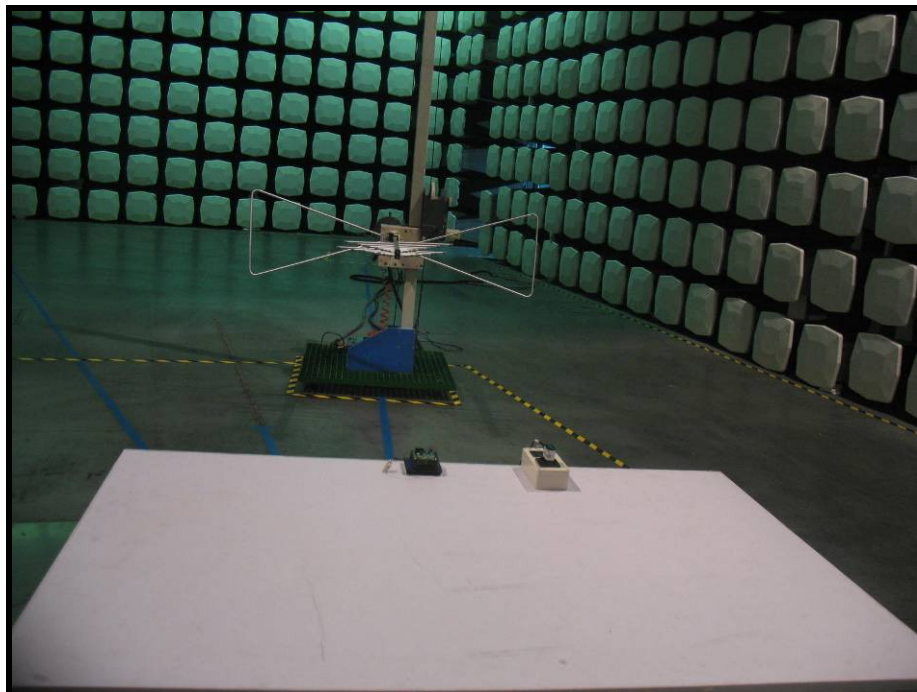

Test Setup Photos

1.1 RADIATED SPURIOUS EMISSION TEST SETUP

9kHz to 30MHz:

30 MHz to 1 GHz:

1.2 CONDUCTED EMISSION TEST SETUP