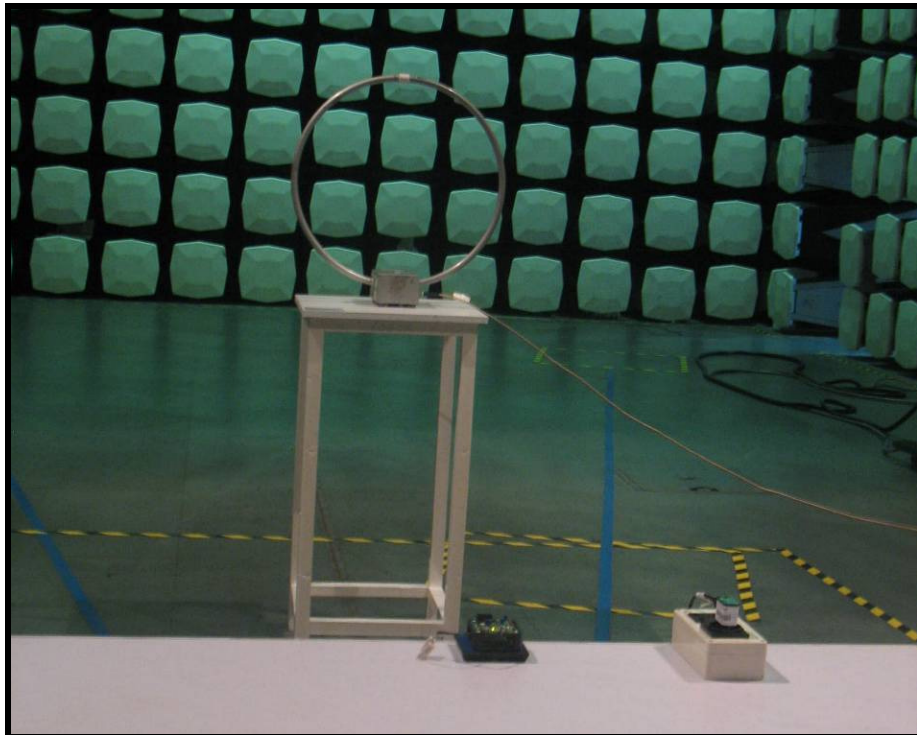

Test Setup Photos

1.1 RADIATED SPURIOUS EMISSION TEST SETUP

9kHz to 30MHz:

30 MHz to 1 GHz:

1.2 CONDUCTED EMISSION TEST SETUP