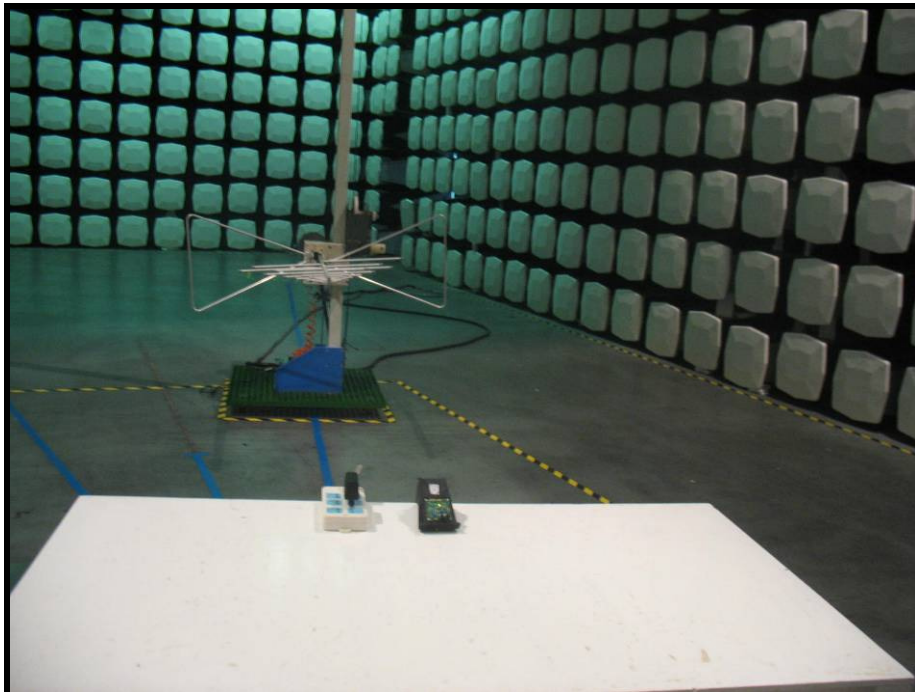

# Test Setup Photo

## 1.1 RADIATED SPURIOUS EMISSION TEST SETUP

---

9kHz to 30MHz:

30 MHz to 1 GHz:

1.2 CONDUCTED EMISSION TEST SETUP

---