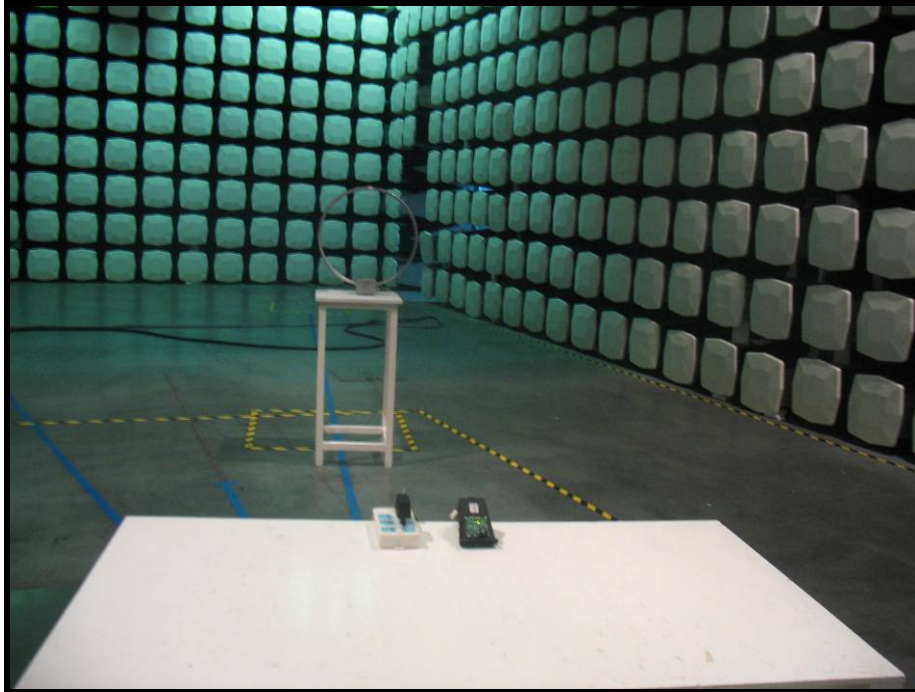

# Test Setup Photo

## 1.1 RADIATED SPURIOUS EMISSION TEST SETUP

---

9kHz to 30MHz:

30 MHz to 1 GHz:

1.2 CONDUCTED EMISSION TEST SETUP

---