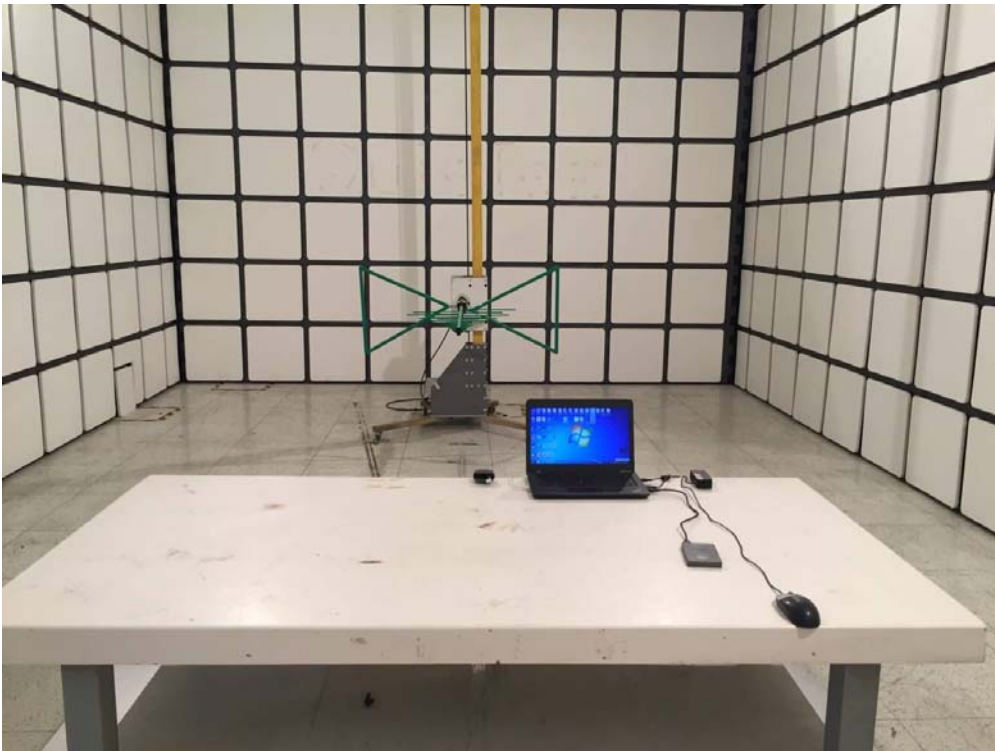

FCC Part15.247&IC Test Setup Photograph

Test Mode: Mode 1-normal mode

Description: Front View of Conducted emission Test Setup

Test Mode: Mode 1-normal mode

Description: Side View of Conducted emission Test Setup

Test Mode: Mode 1-Charging mode

Description: Front View of Conducted emission Test Setup

Test Mode: Mode 1-Charging mode

Description: Side View of Conducted emission Test Setup

Description: Radiated Emission Test Setup for Below 1GHz

Description: Radiated Emission Test Setup for 1~18GHz

Description: Radiated Emission Test Setup for Above 18GHz

SAR Setup Photographs

Body Back

Body Front

Edge 1

Edge 2

Edge 3